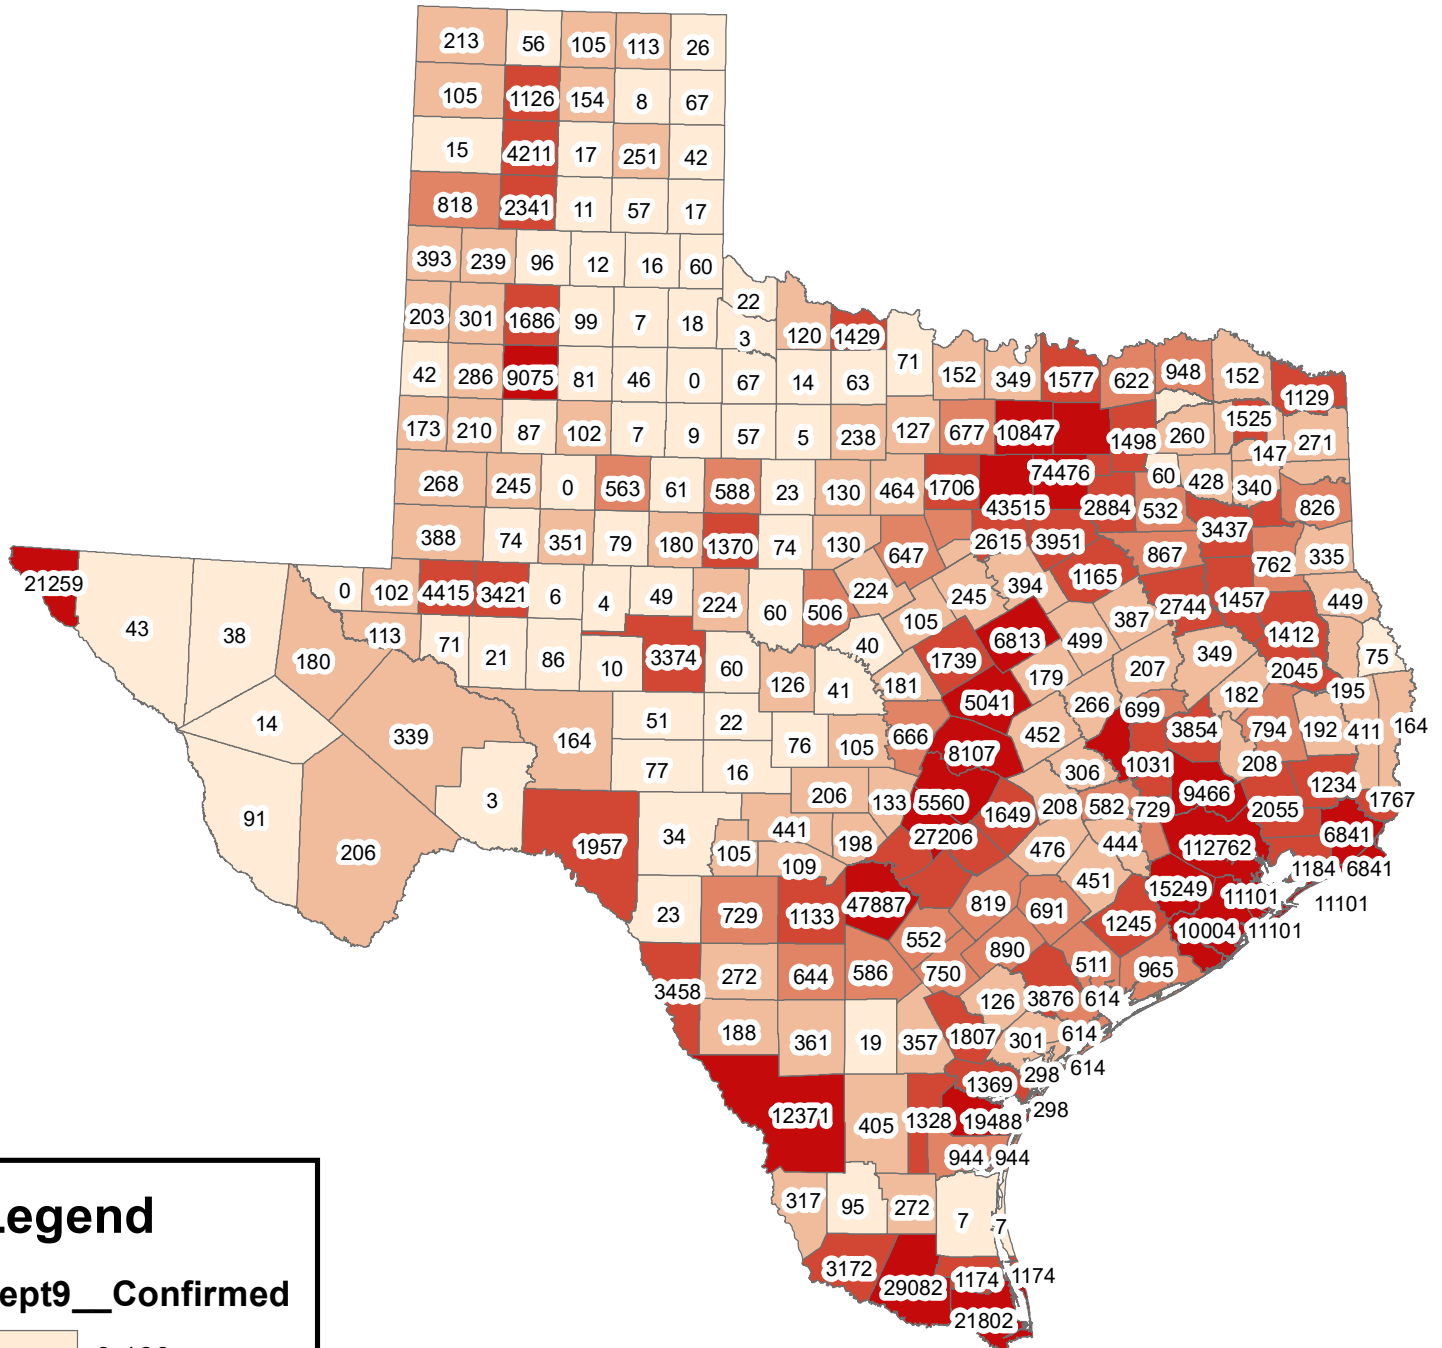

# Texas Covid-19 Confirmed Cases September 9, 2020

## Legend