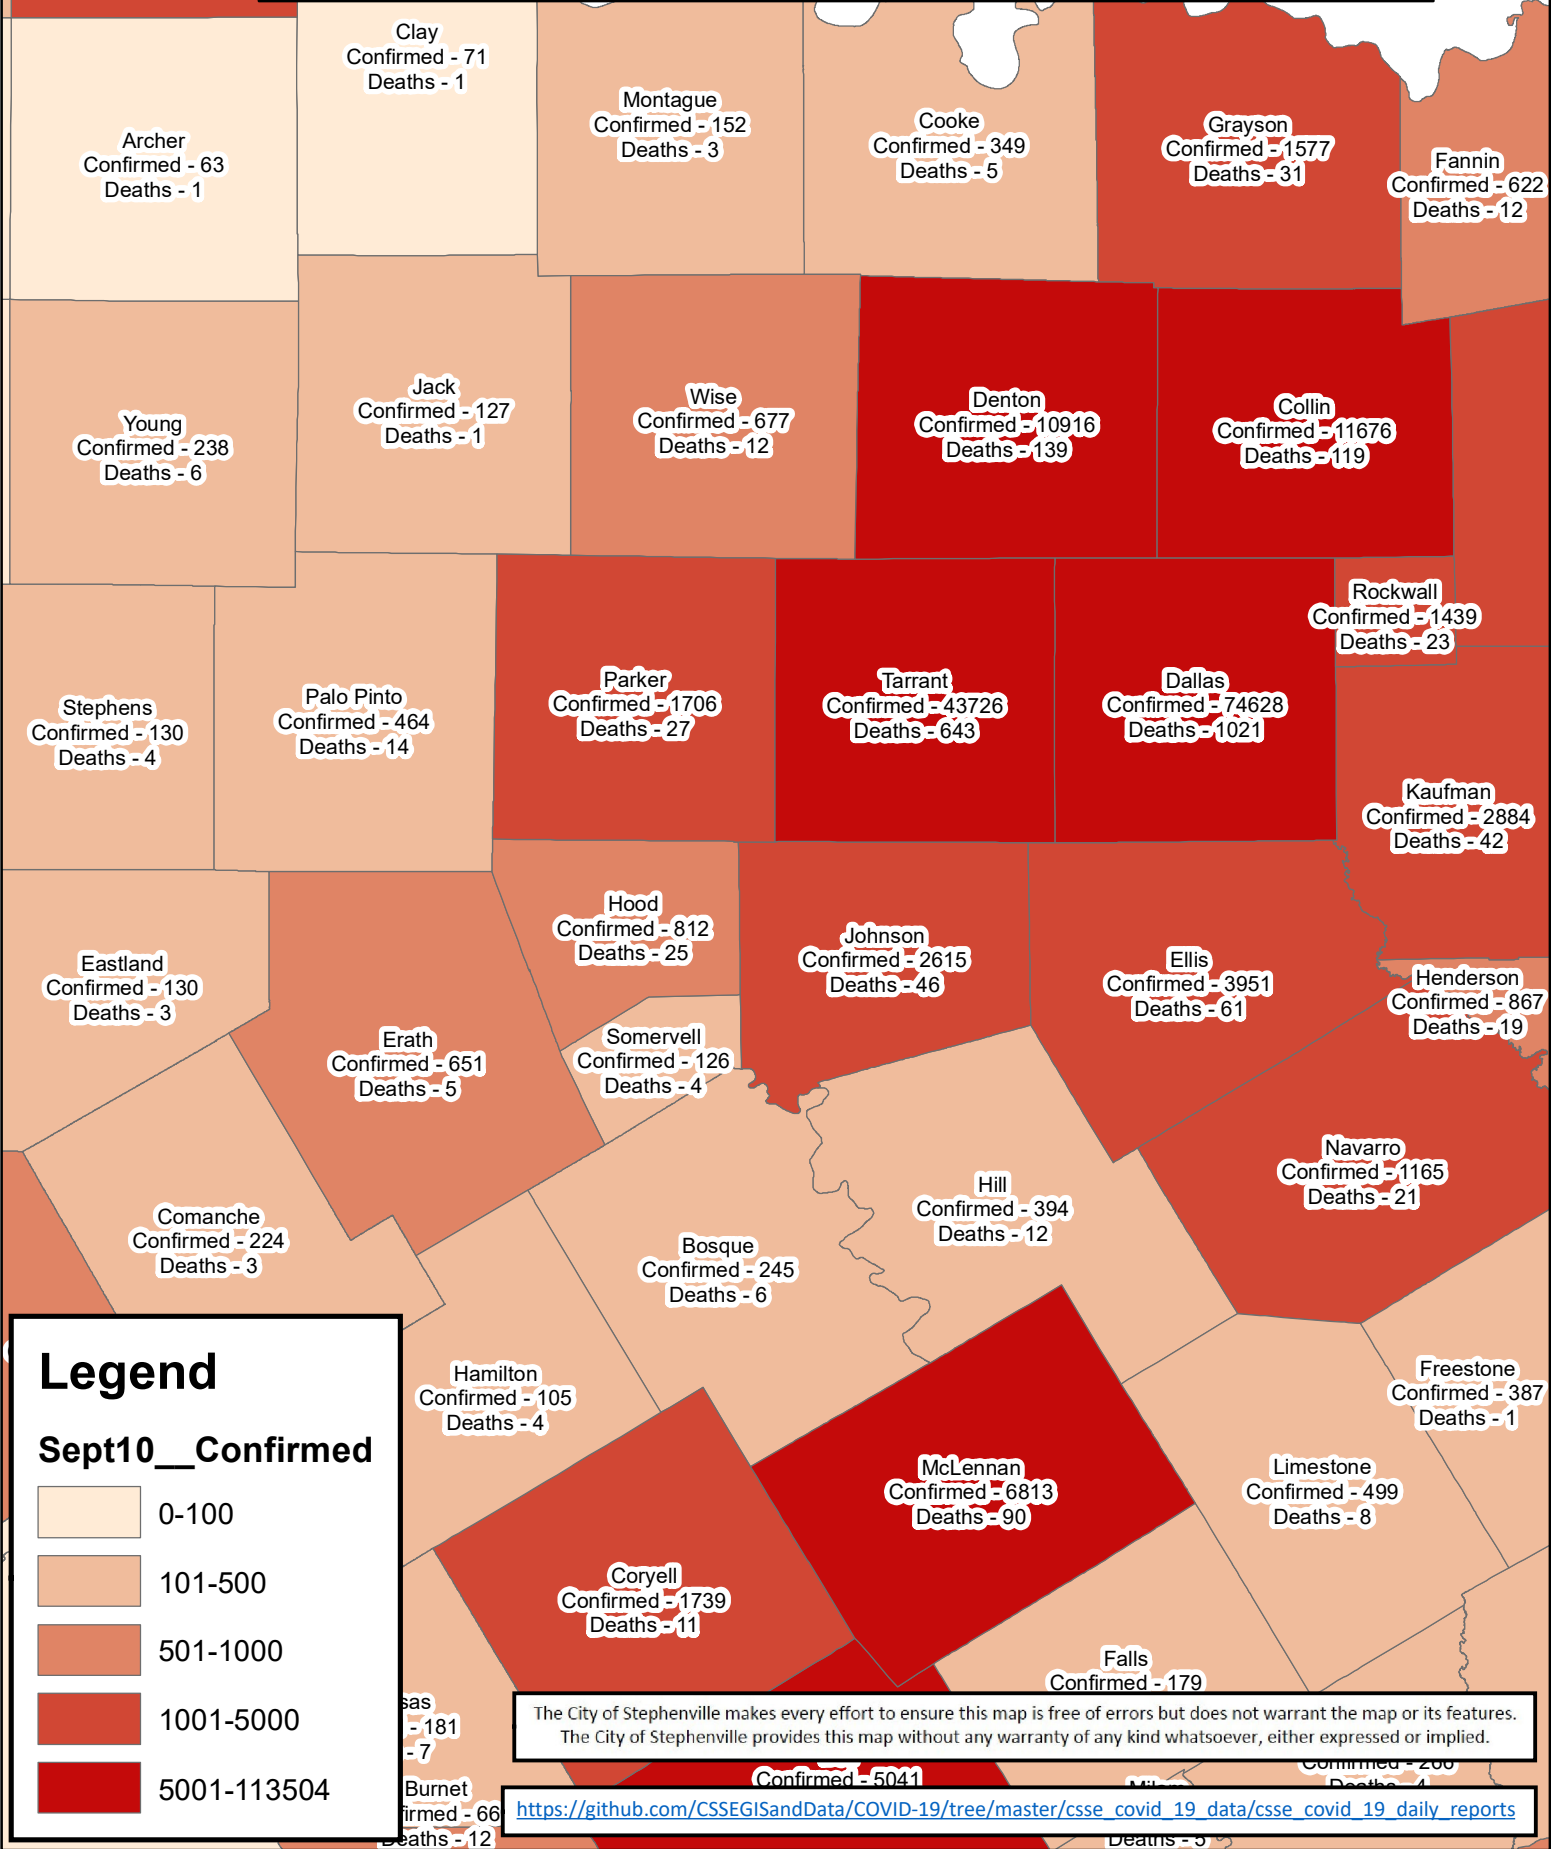

Erath County Area Covid-19 Confirmed Cases September 10, 2020

Legend

Sept10__Confirmed

- 0-100
- 101-500
- 501-1000
- 1001-5000
- 5001-113504

The City of Stephenville makes every effort to ensure this map is free of errors but does not warrant the map or its features. The City of Stephenville provides this map without any warranty of any kind whatsoever, either expressed or implied.

https://github.com/CSSEGISandData/COVID-19/tree/master/csse_covid_19_data/csse_covid_19_daily_reports