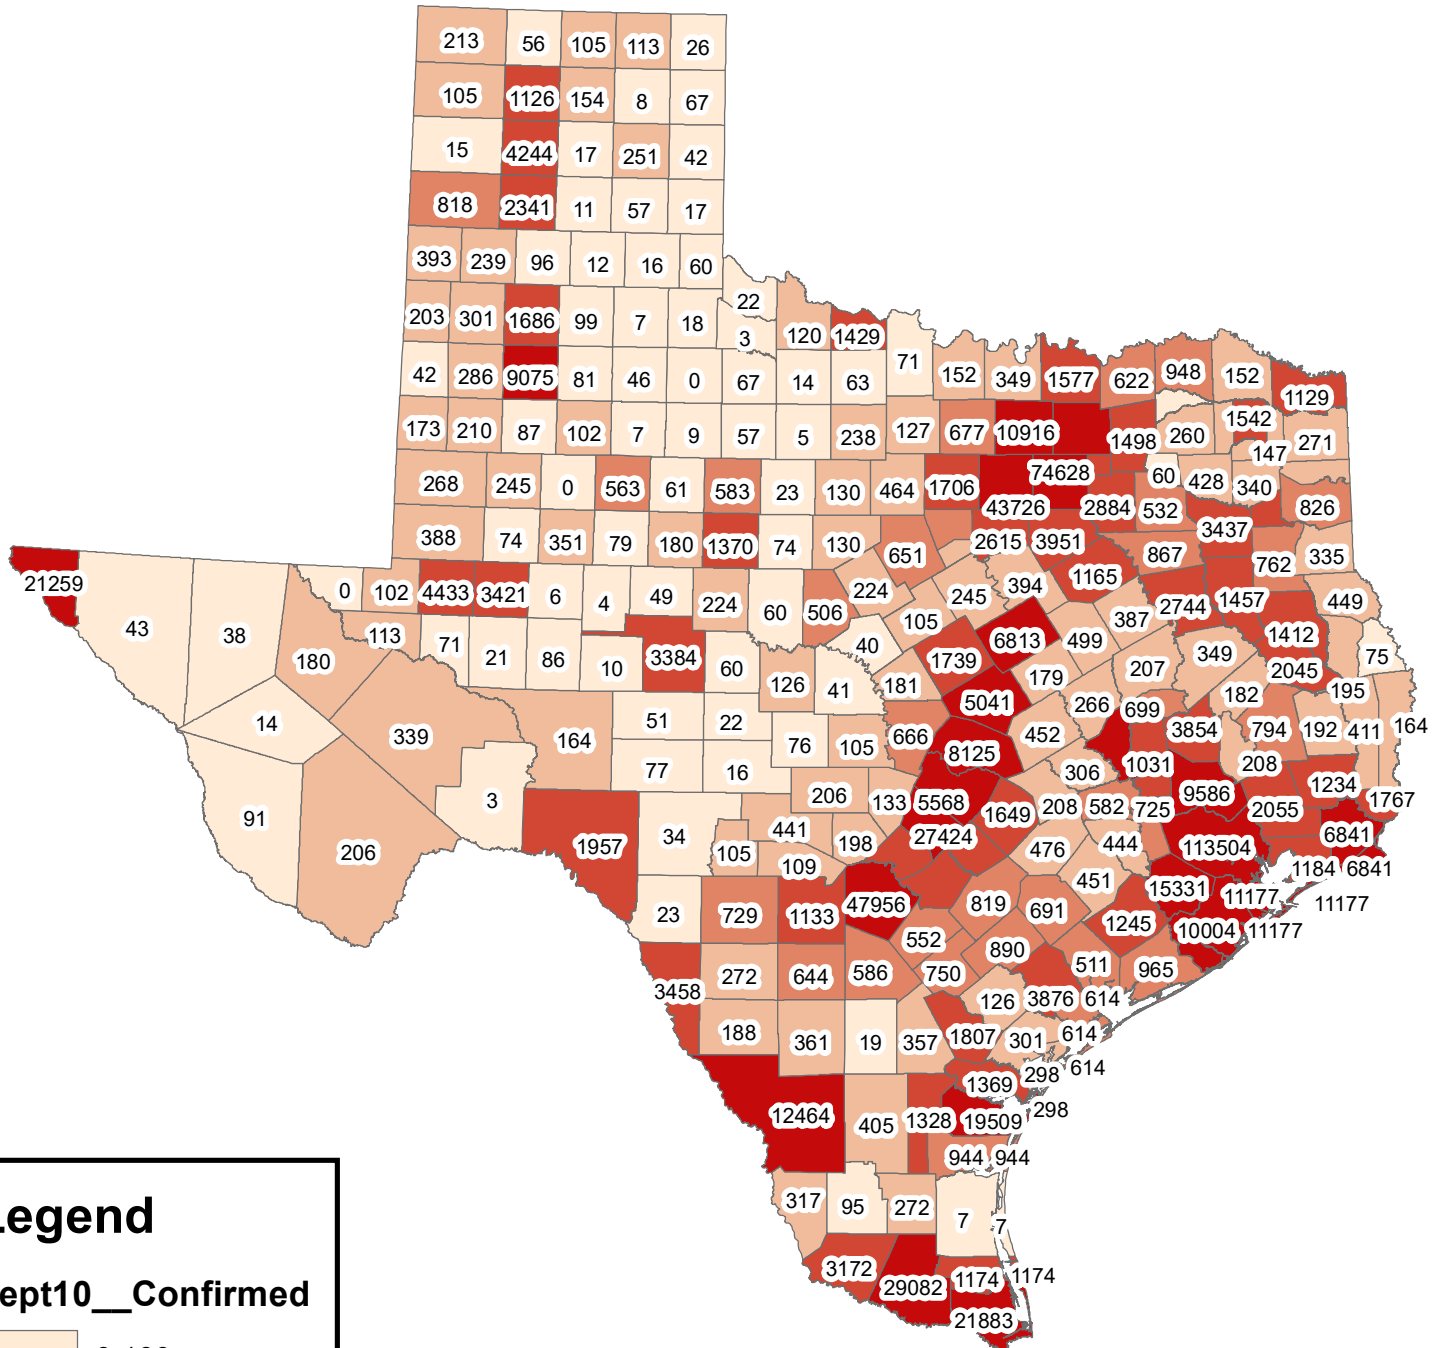

# Texas Covid-19 Confirmed Cases September 10, 2020

## Legend