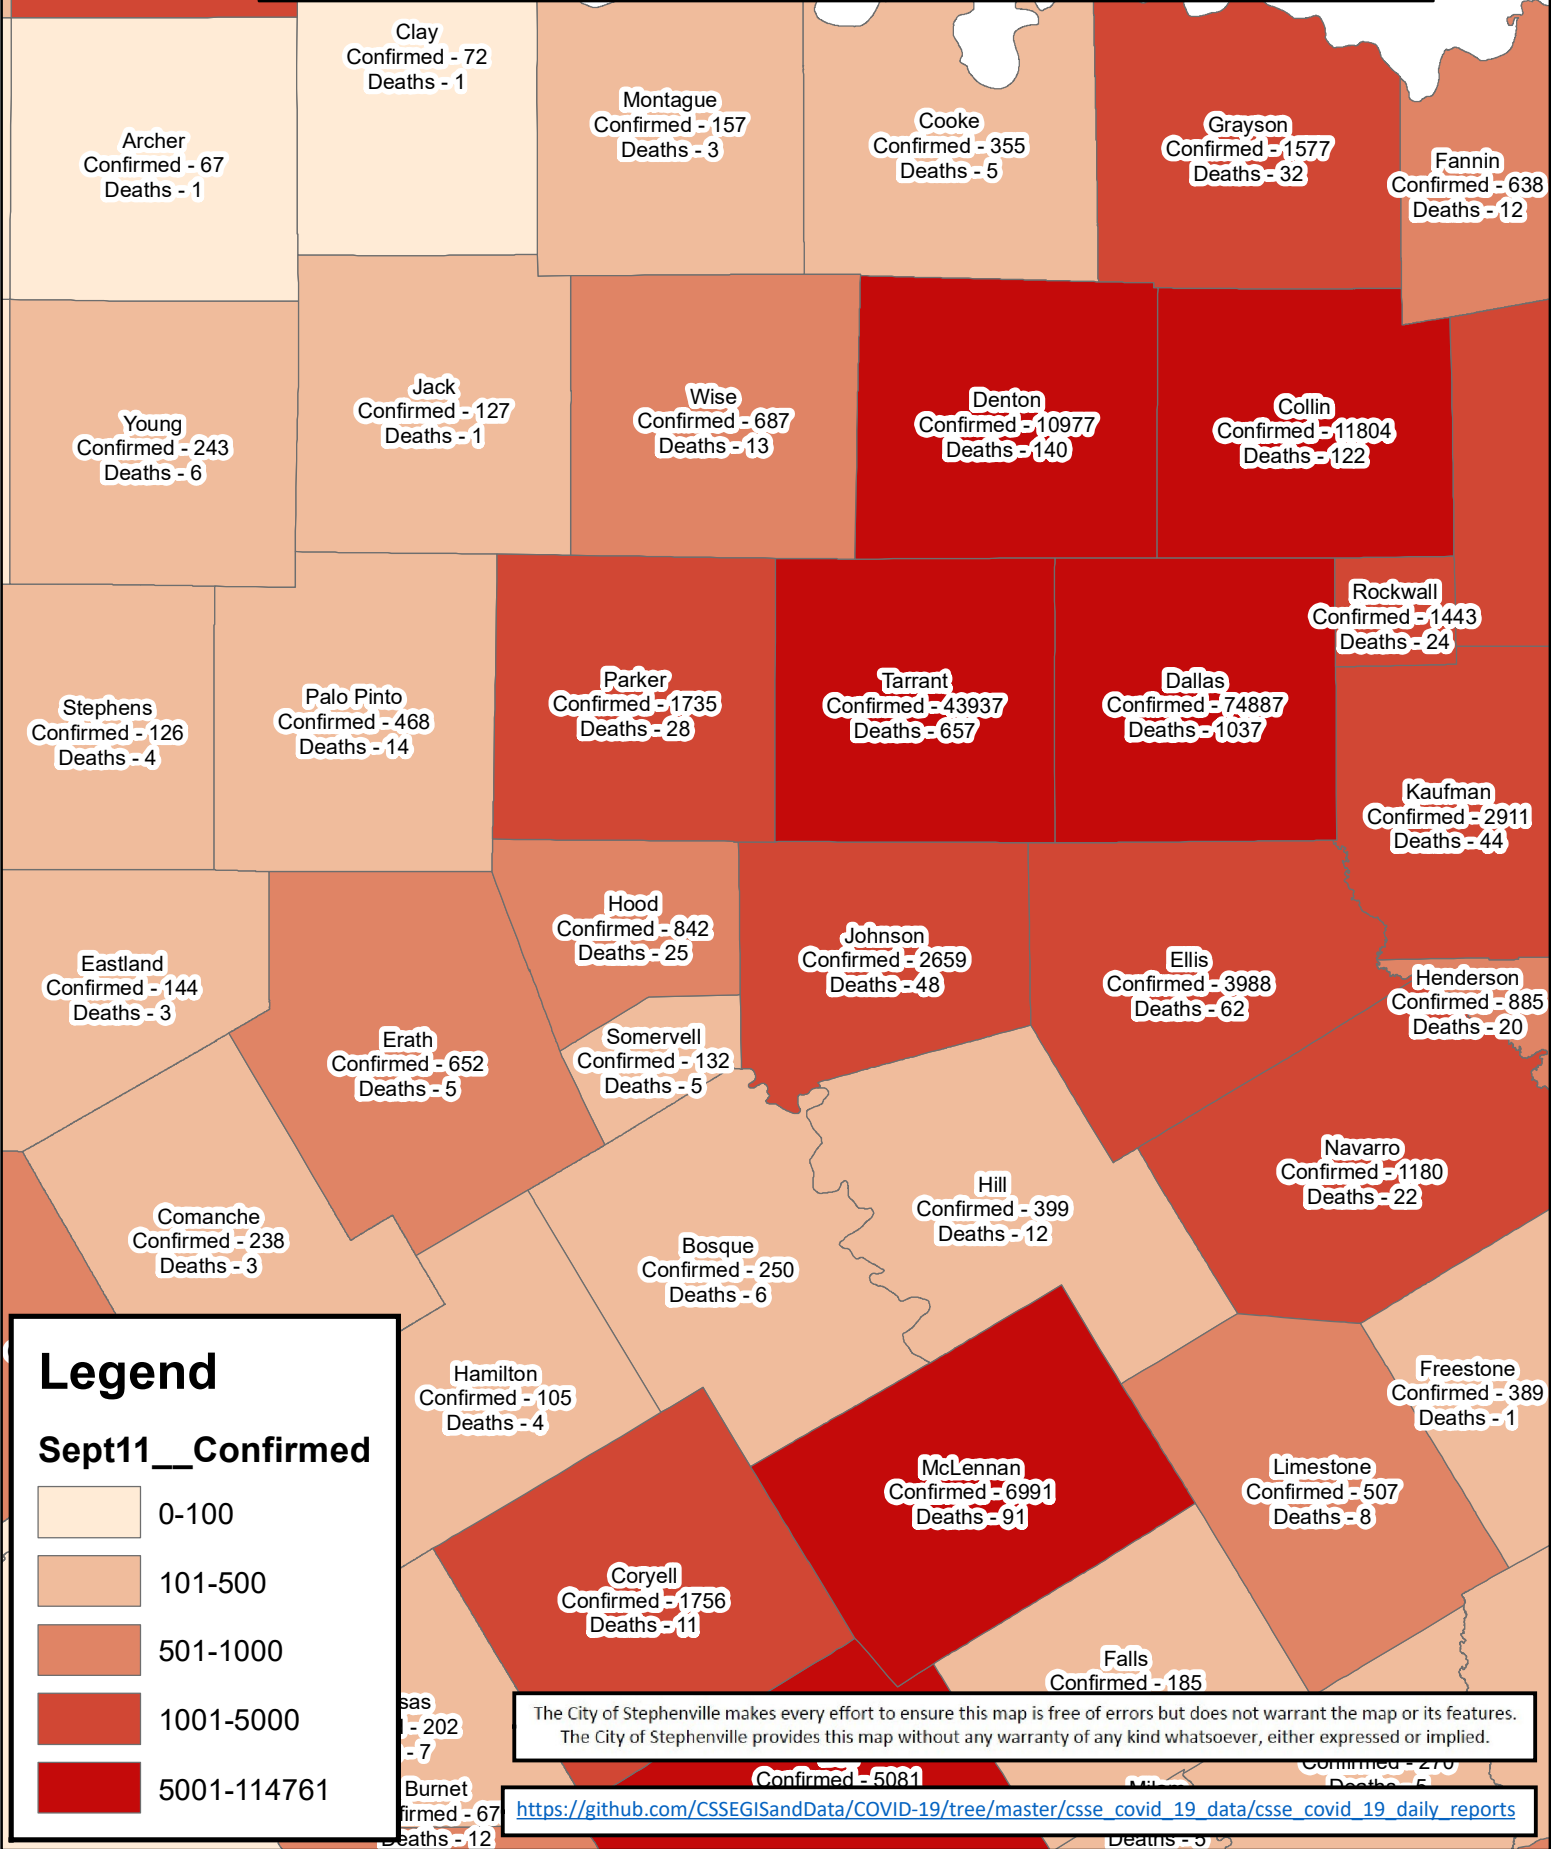

Erath County Area Covid-19 Confirmed Cases September 11, 2020

Legend

Sept11__Confirmed

- 0-100
- 101-500
- 501-1000
- 1001-5000
- 5001-114761

The City of Stephenville makes every effort to ensure this map is free of errors but does not warrant the map or its features. The City of Stephenville provides this map without any warranty of any kind whatsoever, either expressed or implied.

https://github.com/CSSEGISandData/COVID-19/tree/master/csse_covid_19_data/csse_covid_19_daily_reports