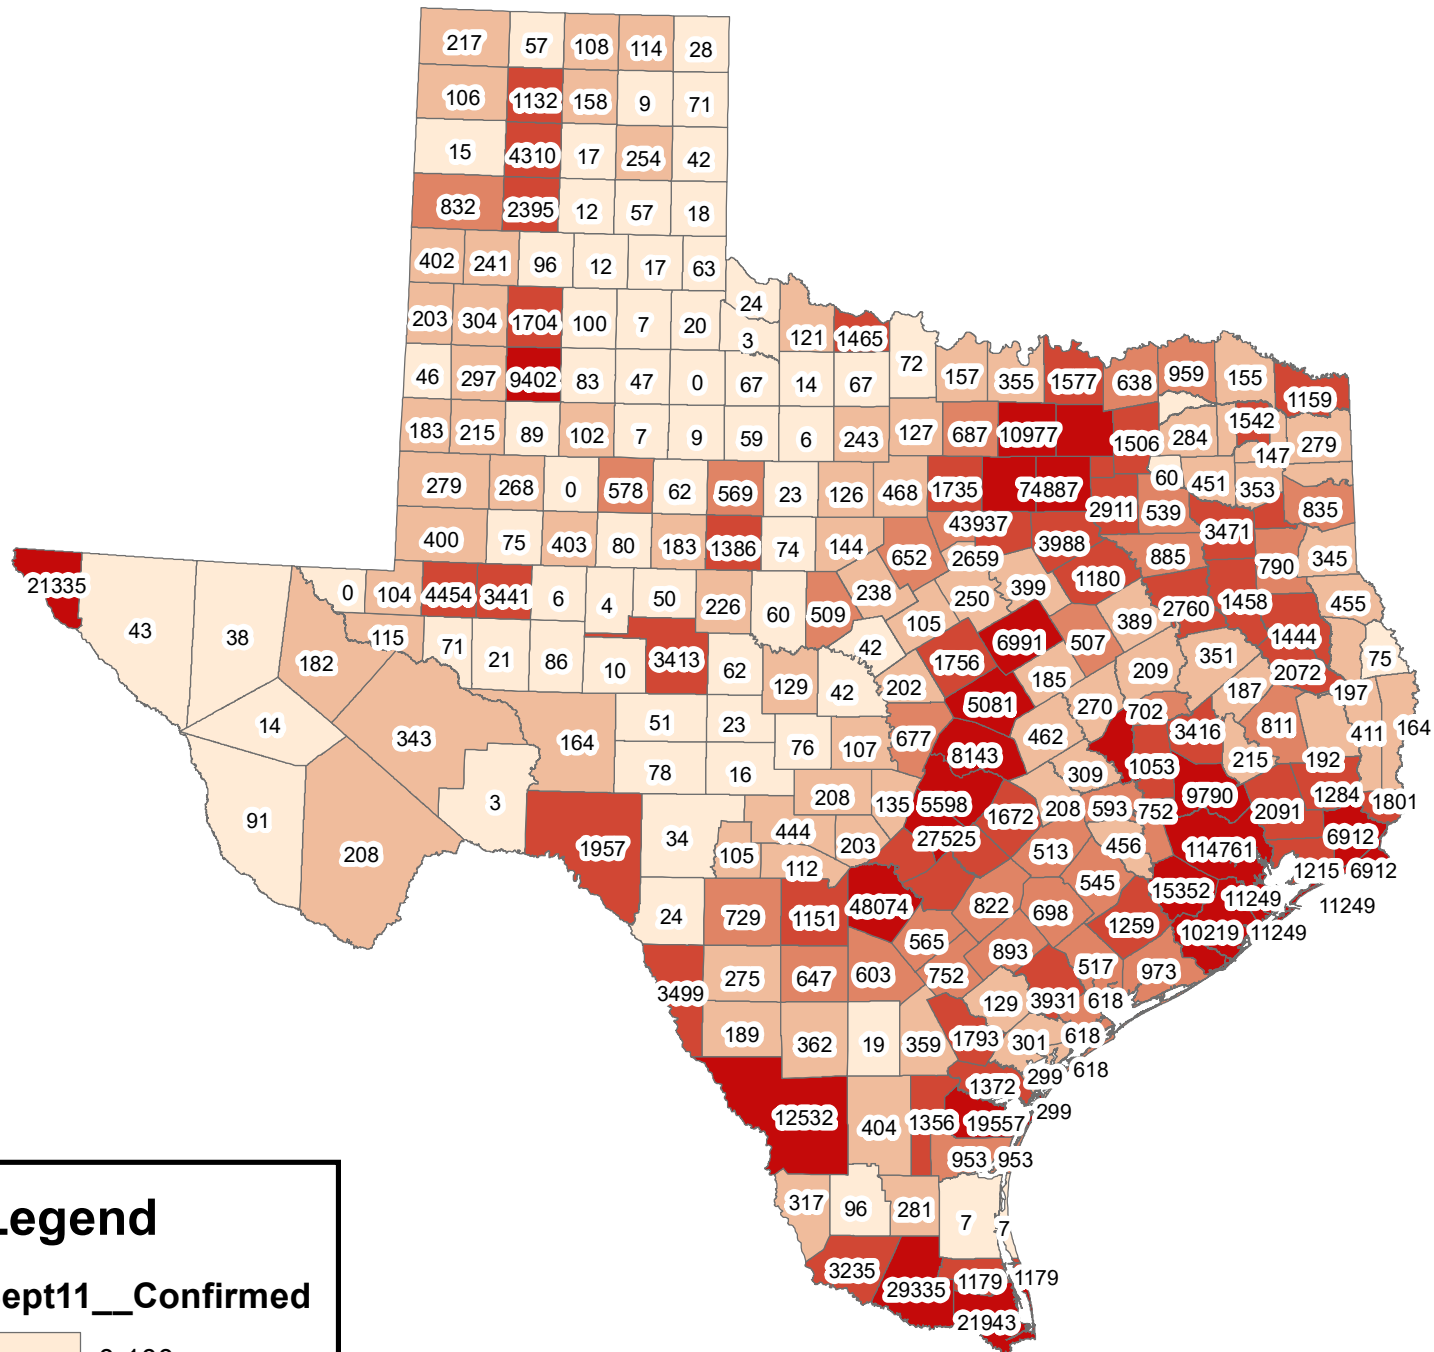

# Texas Covid-19 Confirmed Cases September 11, 2020

## Legend