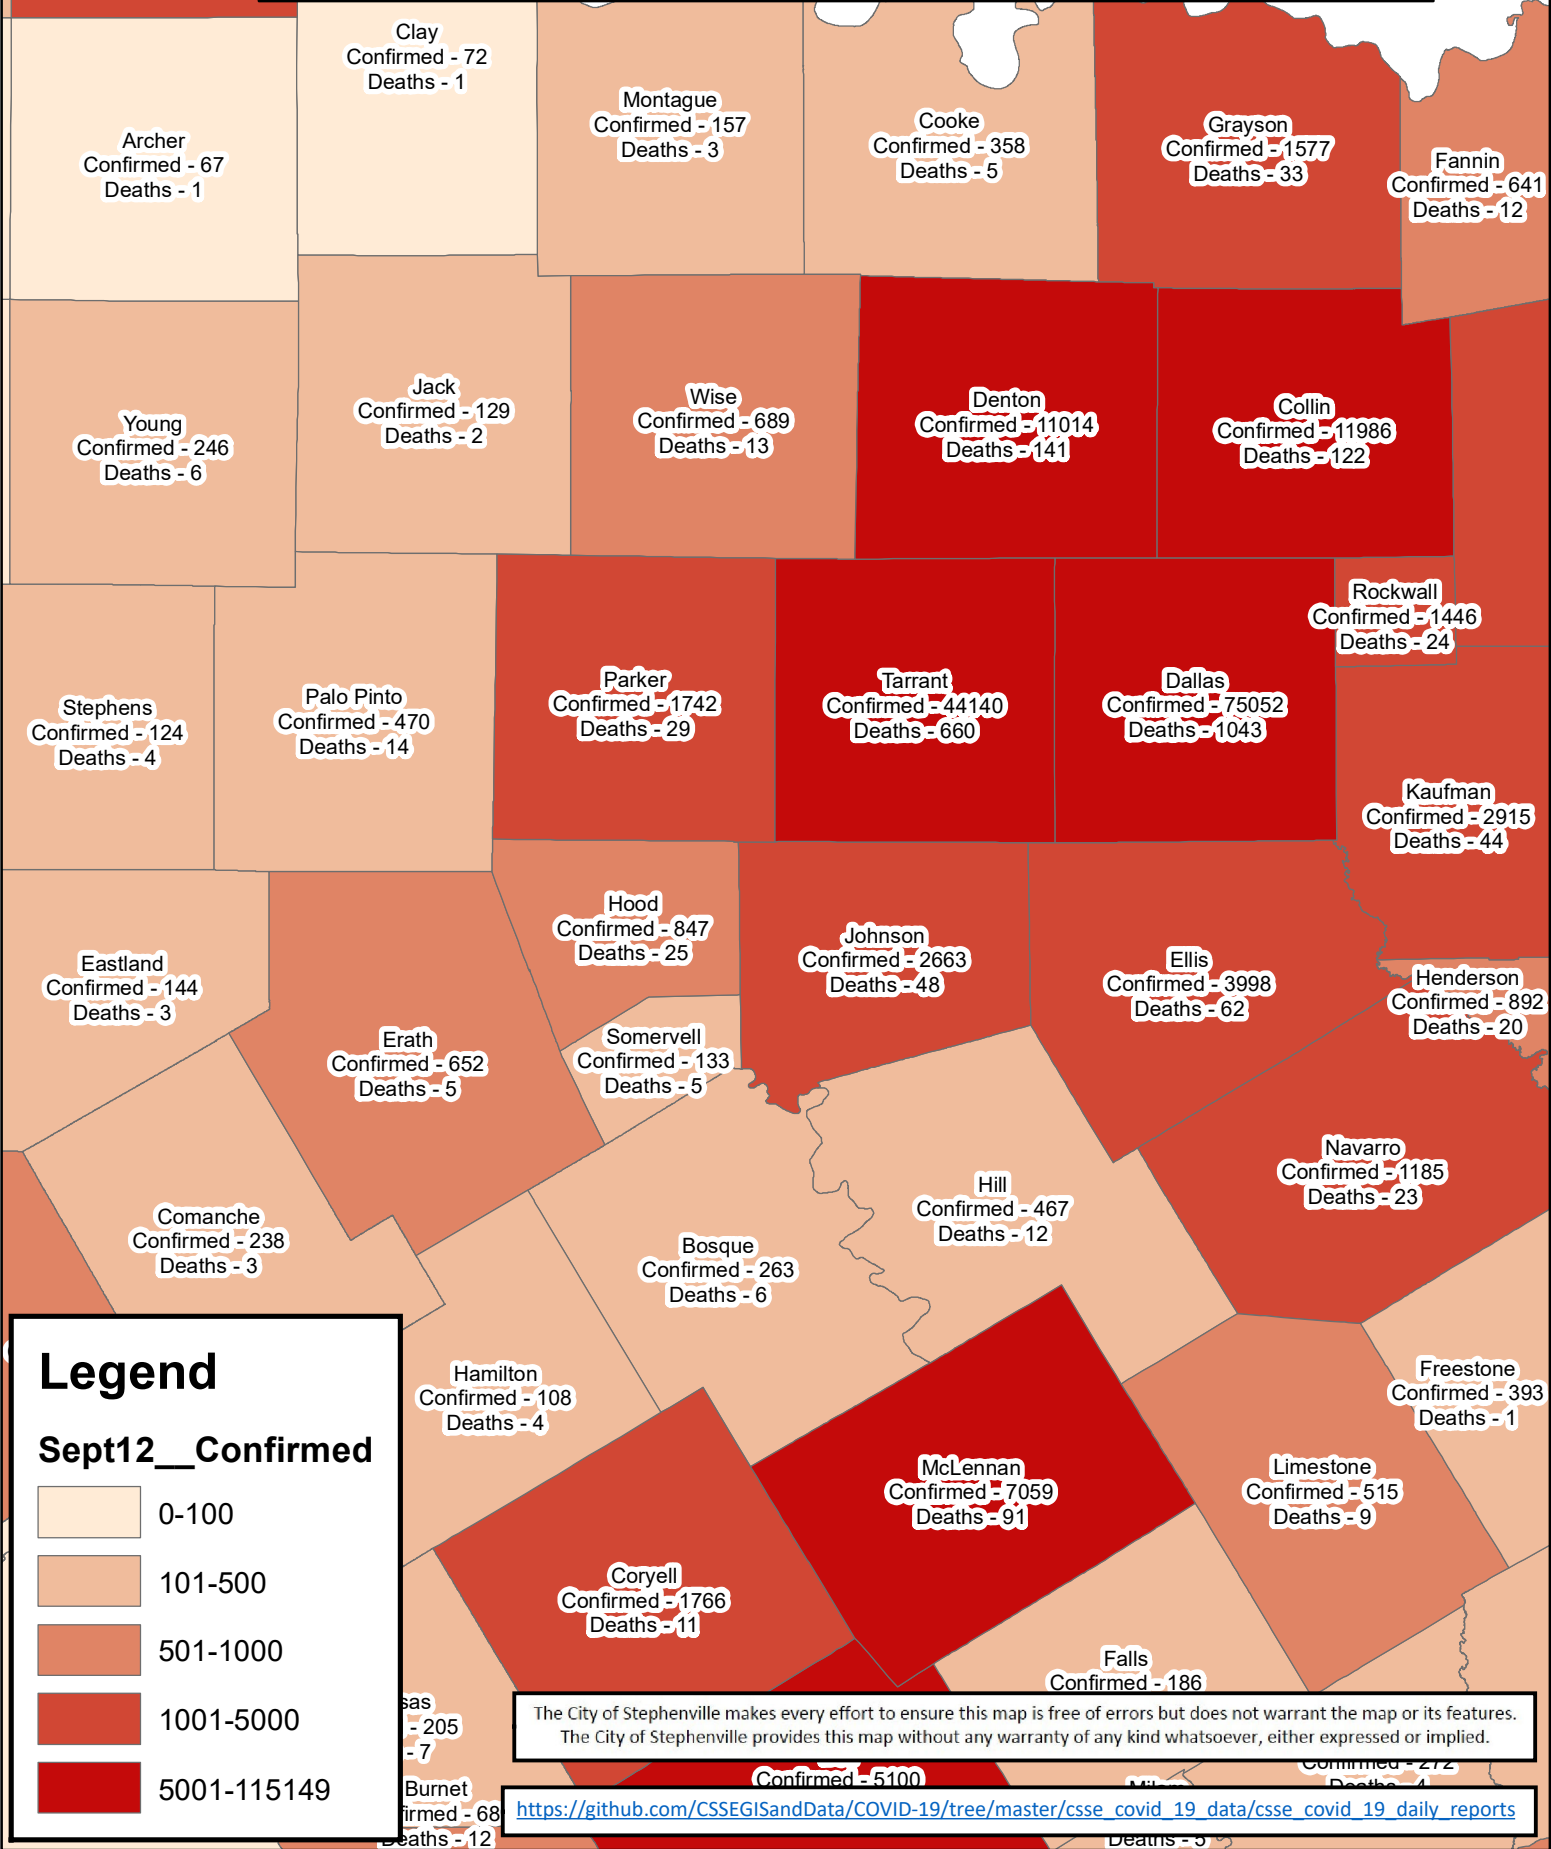

# Erath County Area Covid-19 Confirmed Cases September 12, 2020

### Legend

Sept12\_\_Confirmed

- 0-100
- 101-500
- 501-1000
- 1001-5000
- 5001-115149

The City of Stephenville makes every effort to ensure this map is free of errors but does not warrant the map or its features. The City of Stephenville provides this map without any warranty of any kind whatsoever, either expressed or implied.

[https://github.com/CSSEGISandData/COVID-19/tree/master/csse\\_covid\\_19\\_data/csse\\_covid\\_19\\_daily\\_reports](https://github.com/CSSEGISandData/COVID-19/tree/master/csse_covid_19_data/csse_covid_19_daily_reports)