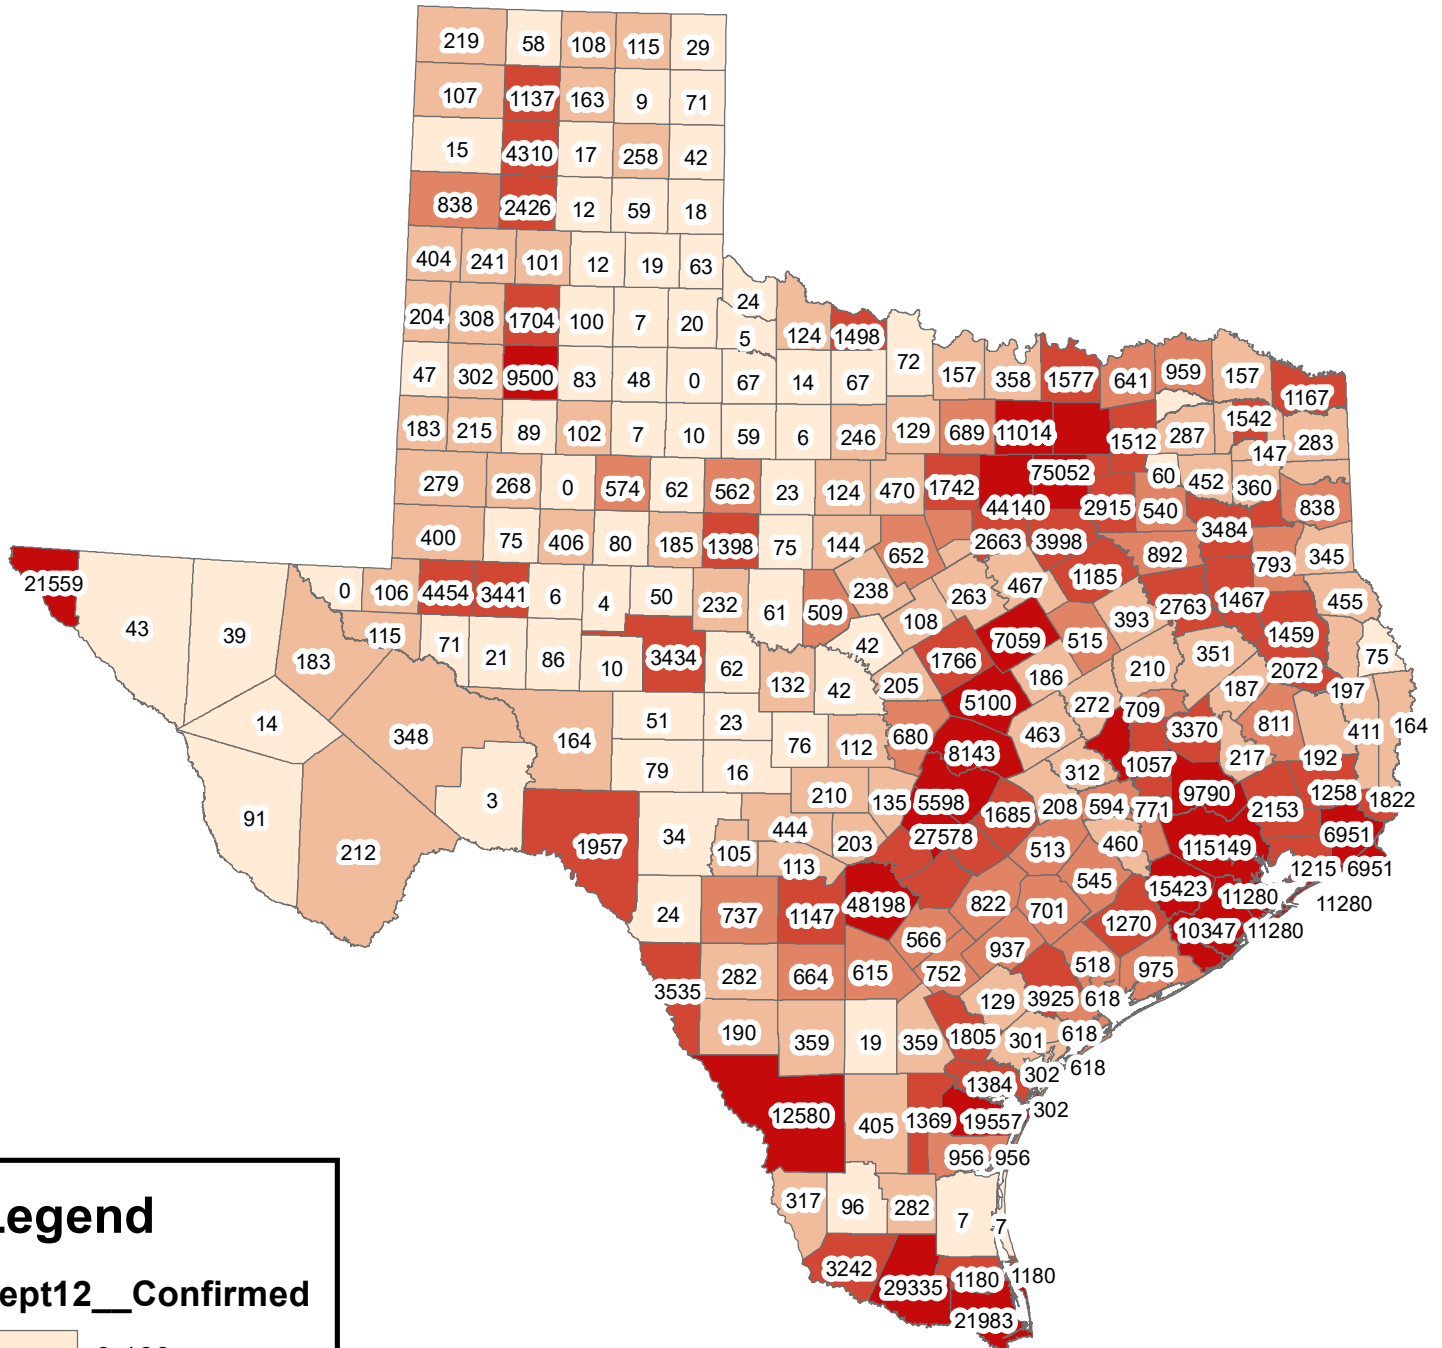

Texas Covid-19 Confirmed Cases September 12, 2020

Legend

Sept12__Confirmed

The City of Stephenville makes every effort to ensure this map is free of errors but does not warrant the map or its features. The City of Stephenville provides this map without any warranty of any kind whatsoever, either expressed or implied.

https://github.com/CSSEGISandData/COVID-19/tree/master/csse_covid_19_data/csse_covid_19_daily_reports