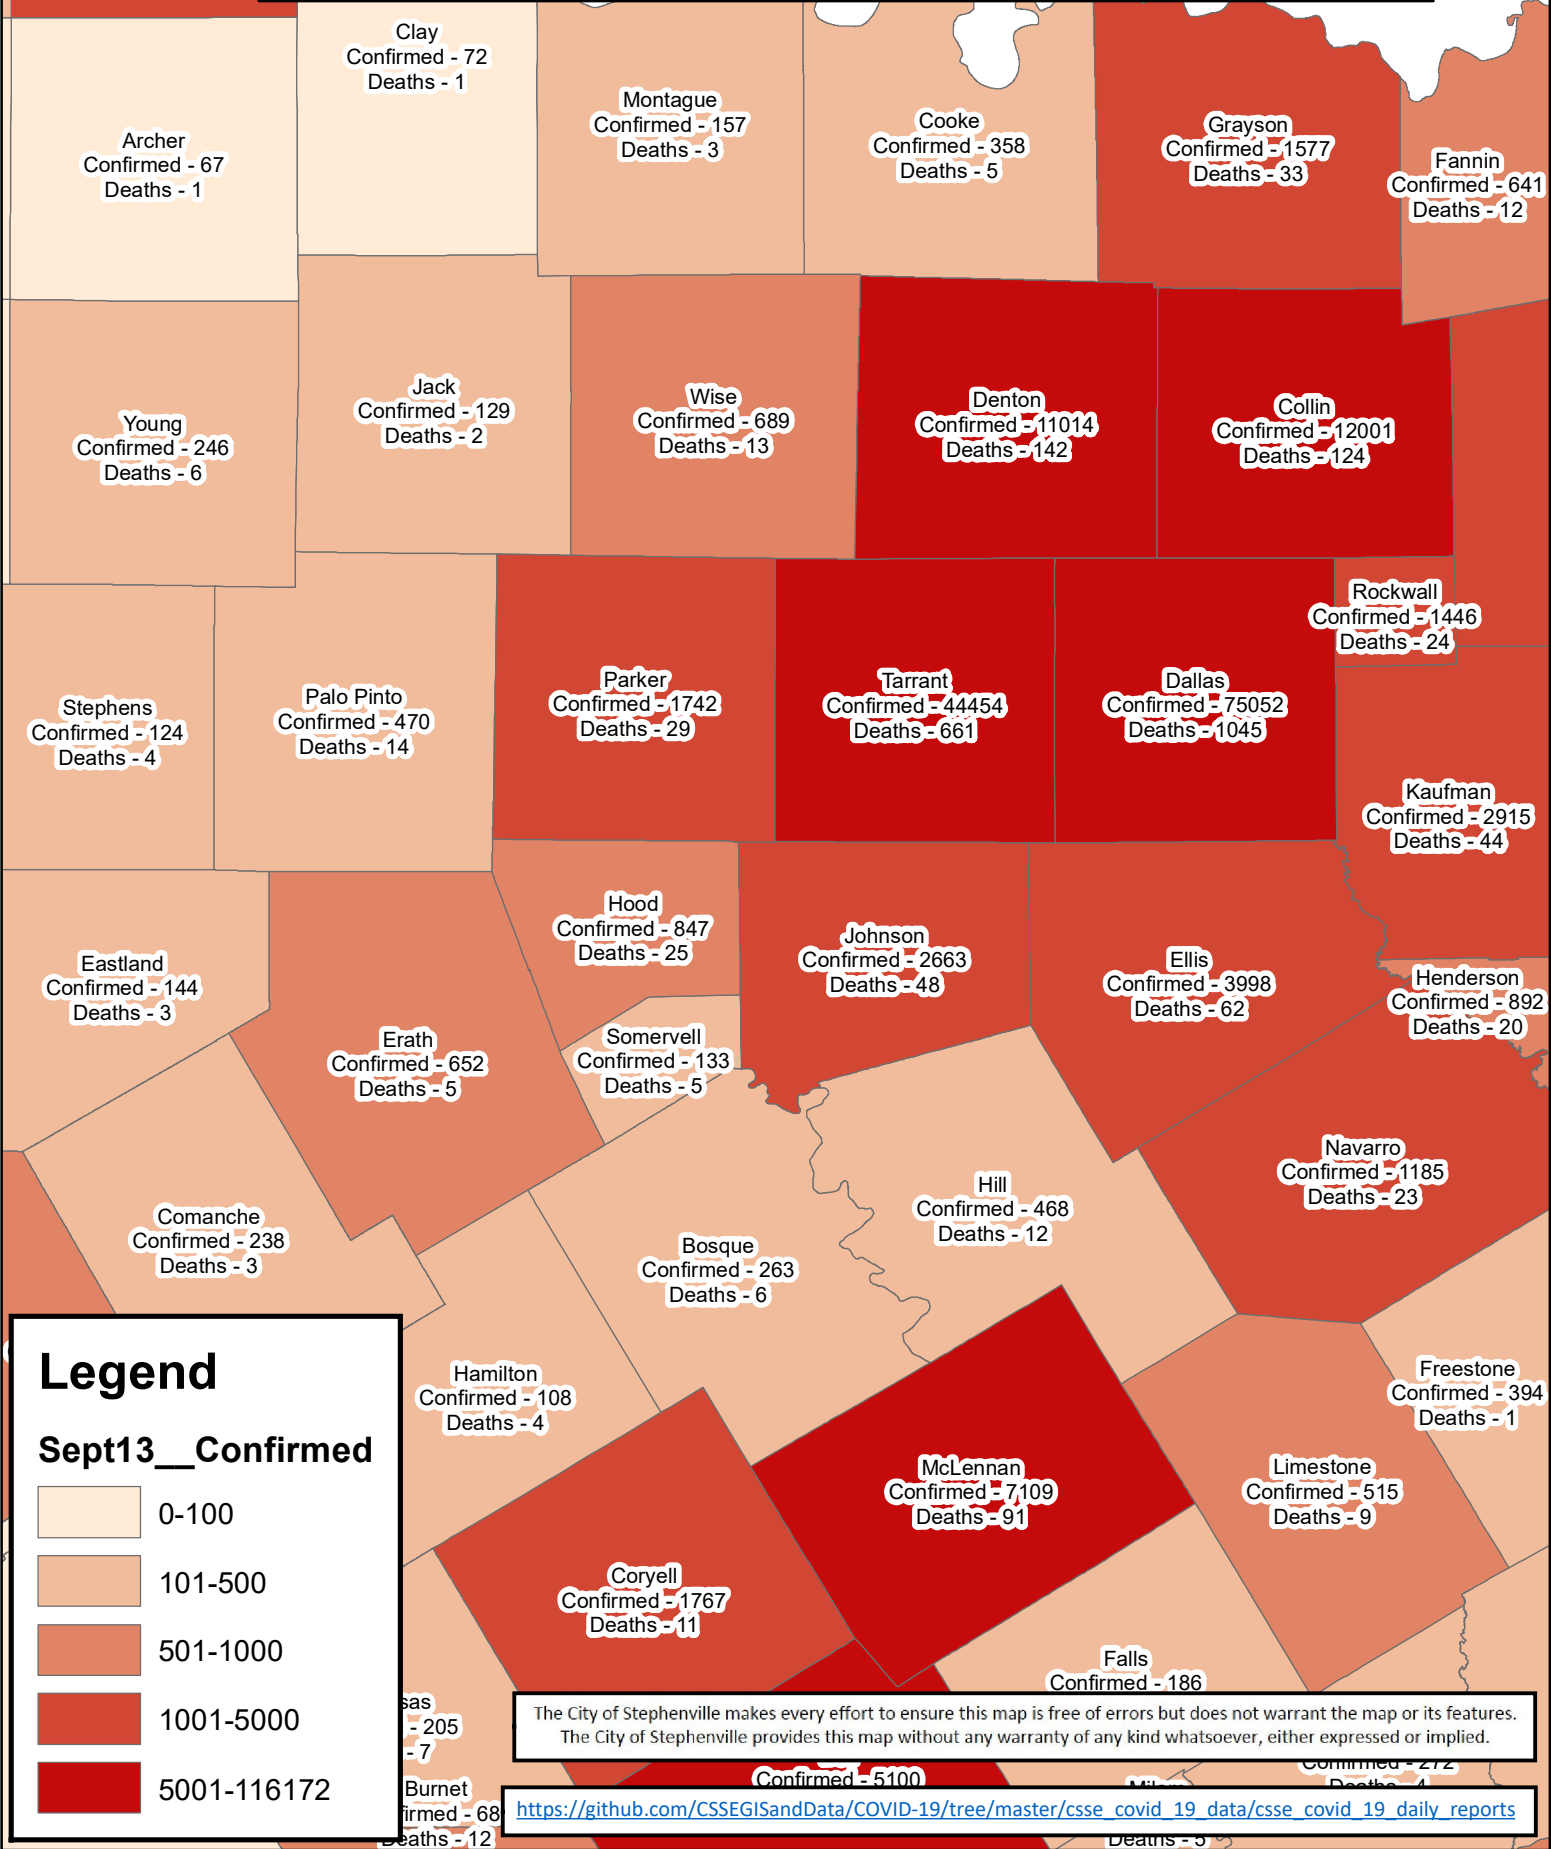

# Erath County Area Covid-19 Confirmed Cases September 13, 2020

### Legend

Sept13\_\_Confirmed

- 0-100
- 101-500
- 501-1000
- 1001-5000
- 5001-116172

The City of Stephenville makes every effort to ensure this map is free of errors but does not warrant the map or its features. The City of Stephenville provides this map without any warranty of any kind whatsoever, either expressed or implied.

[https://github.com/CSSEGISandData/COVID-19/tree/master/csse\\_covid\\_19\\_data/csse\\_covid\\_19\\_daily\\_reports](https://github.com/CSSEGISandData/COVID-19/tree/master/csse_covid_19_data/csse_covid_19_daily_reports)