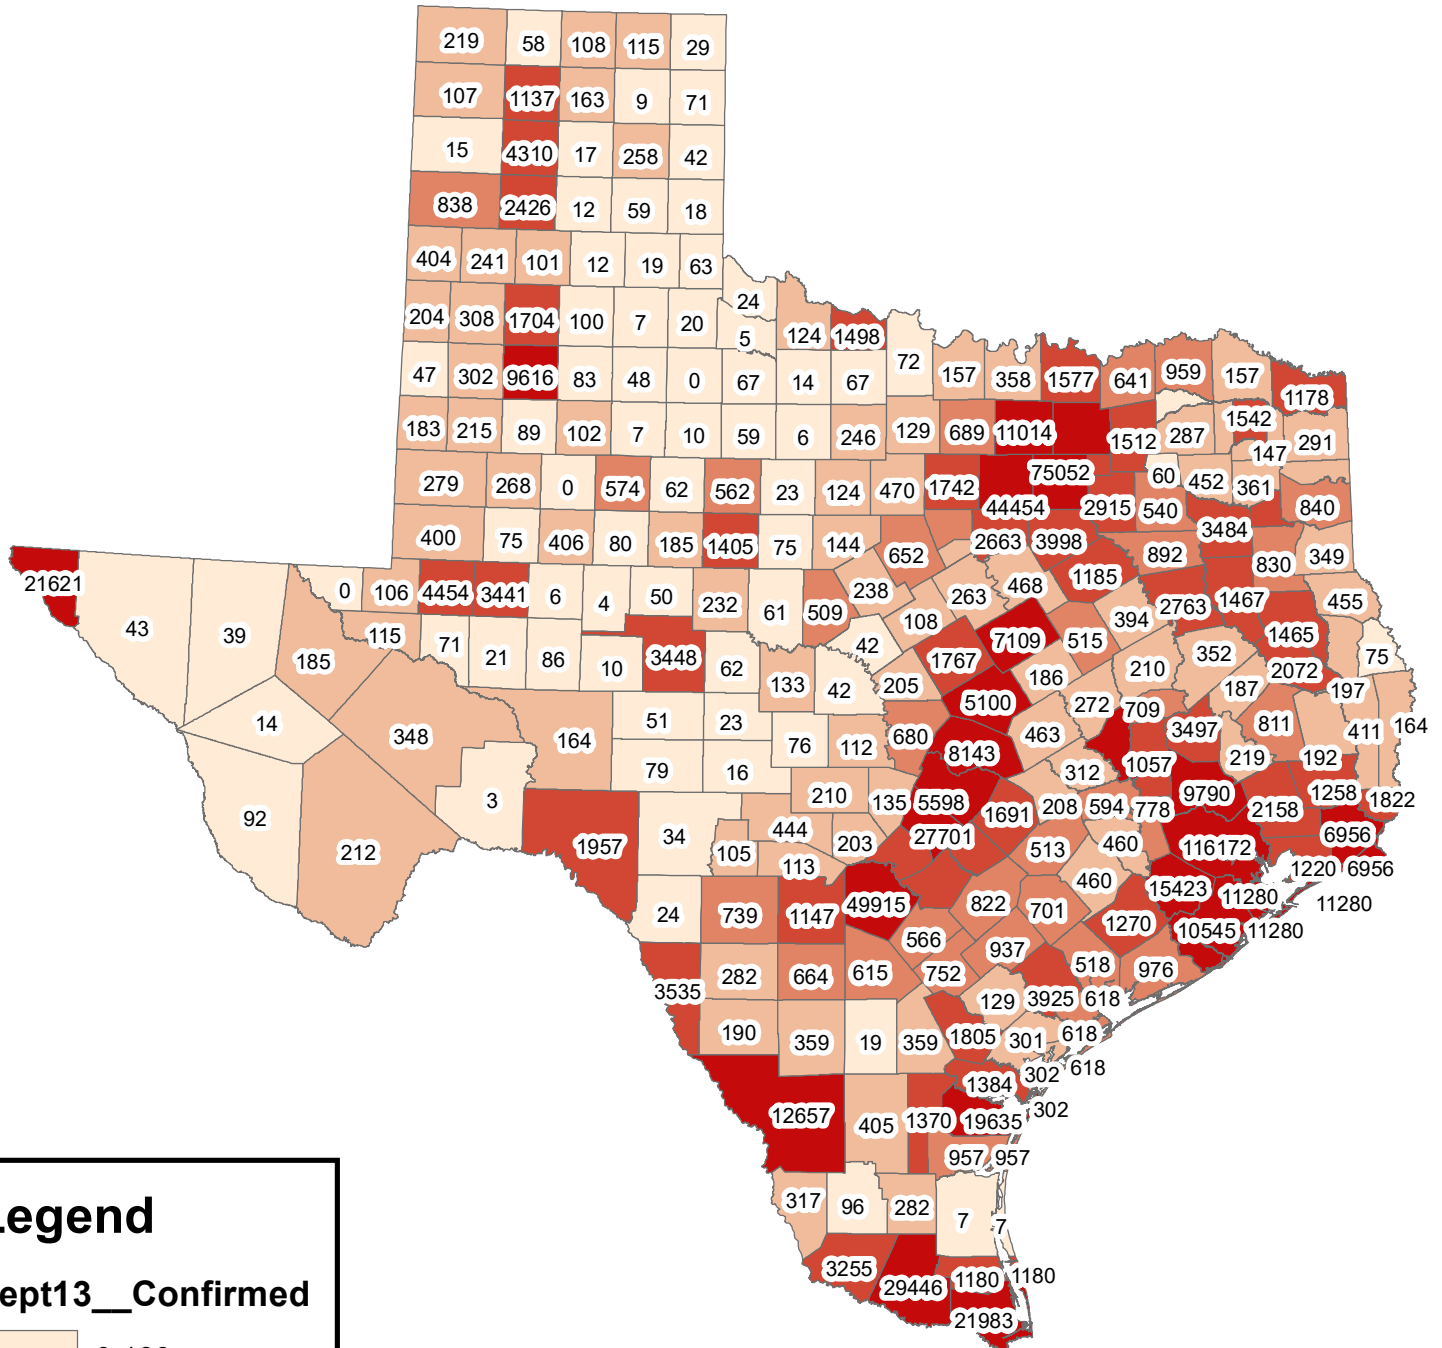

Texas Covid-19 Confirmed Cases September 13, 2020

Legend

Sept13__Confirmed

- 0-100
- 101-500
- 501-1000
- 1001-5000
- 5001-116172

The City of Stephenville makes every effort to ensure this map is free of errors but does not warrant the map or its features. The City of Stephenville provides this map without any warranty of any kind whatsoever, either expressed or implied.

https://github.com/CSSEGISandData/COVID-19/tree/master/csse_covid_19_data/csse_covid_19_daily_reports