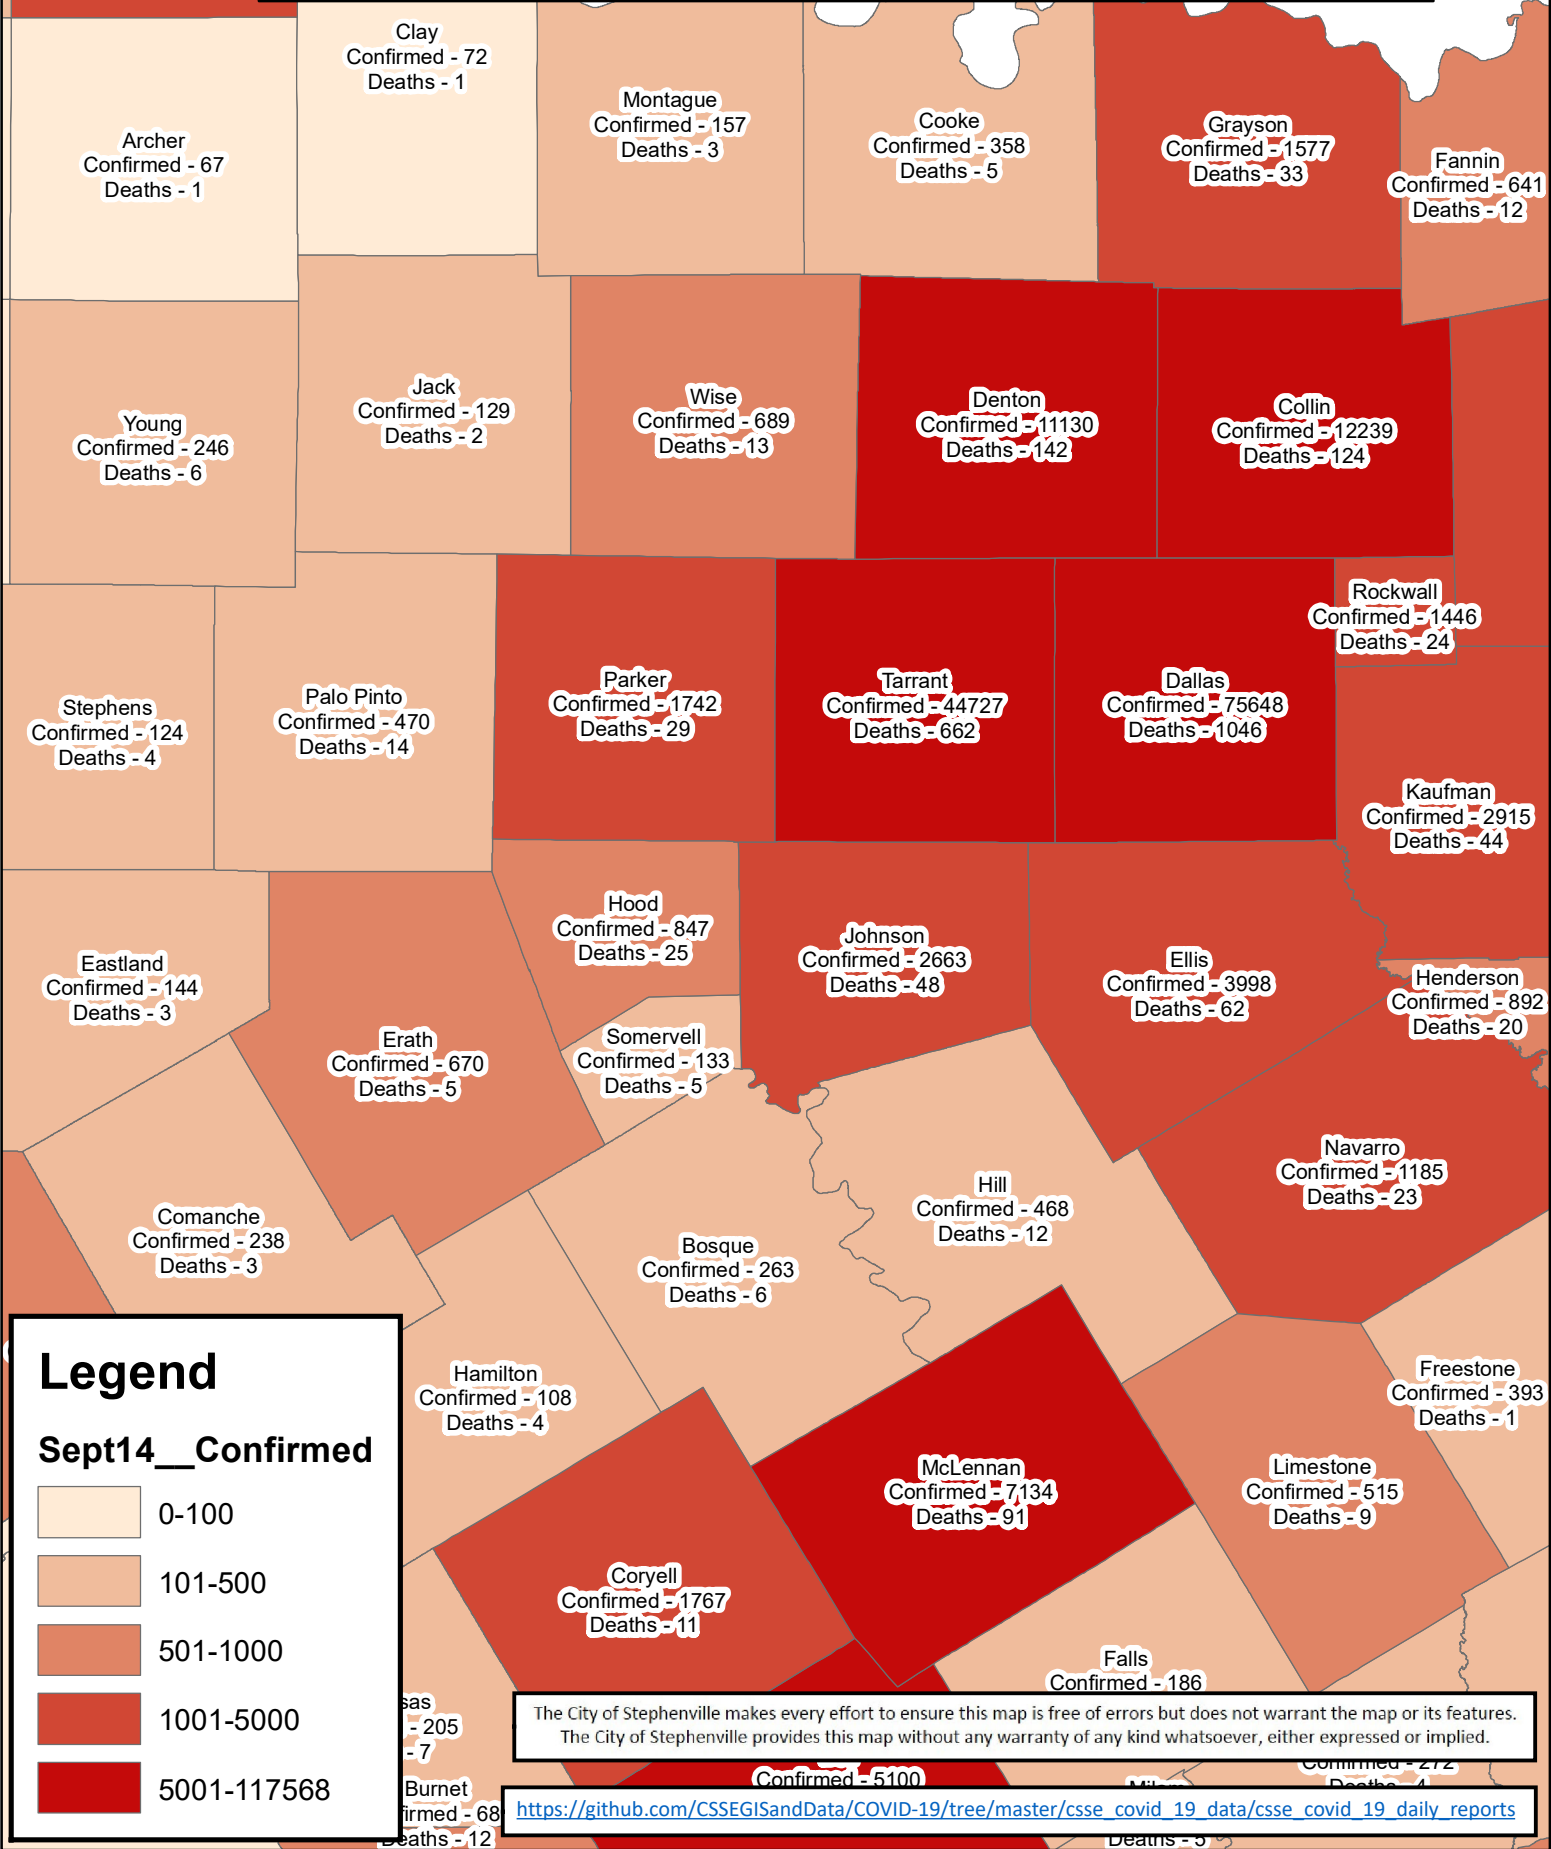

Erath County Area Covid-19 Confirmed Cases September 14, 2020

Legend

Sept14__Confirmed

- 0-100
- 101-500
- 501-1000
- 1001-5000
- 5001-117568

The City of Stephenville makes every effort to ensure this map is free of errors but does not warrant the map or its features. The City of Stephenville provides this map without any warranty of any kind whatsoever, either expressed or implied.

https://github.com/CSSEGISandData/COVID-19/tree/master/csse_covid_19_data/csse_covid_19_daily_reports