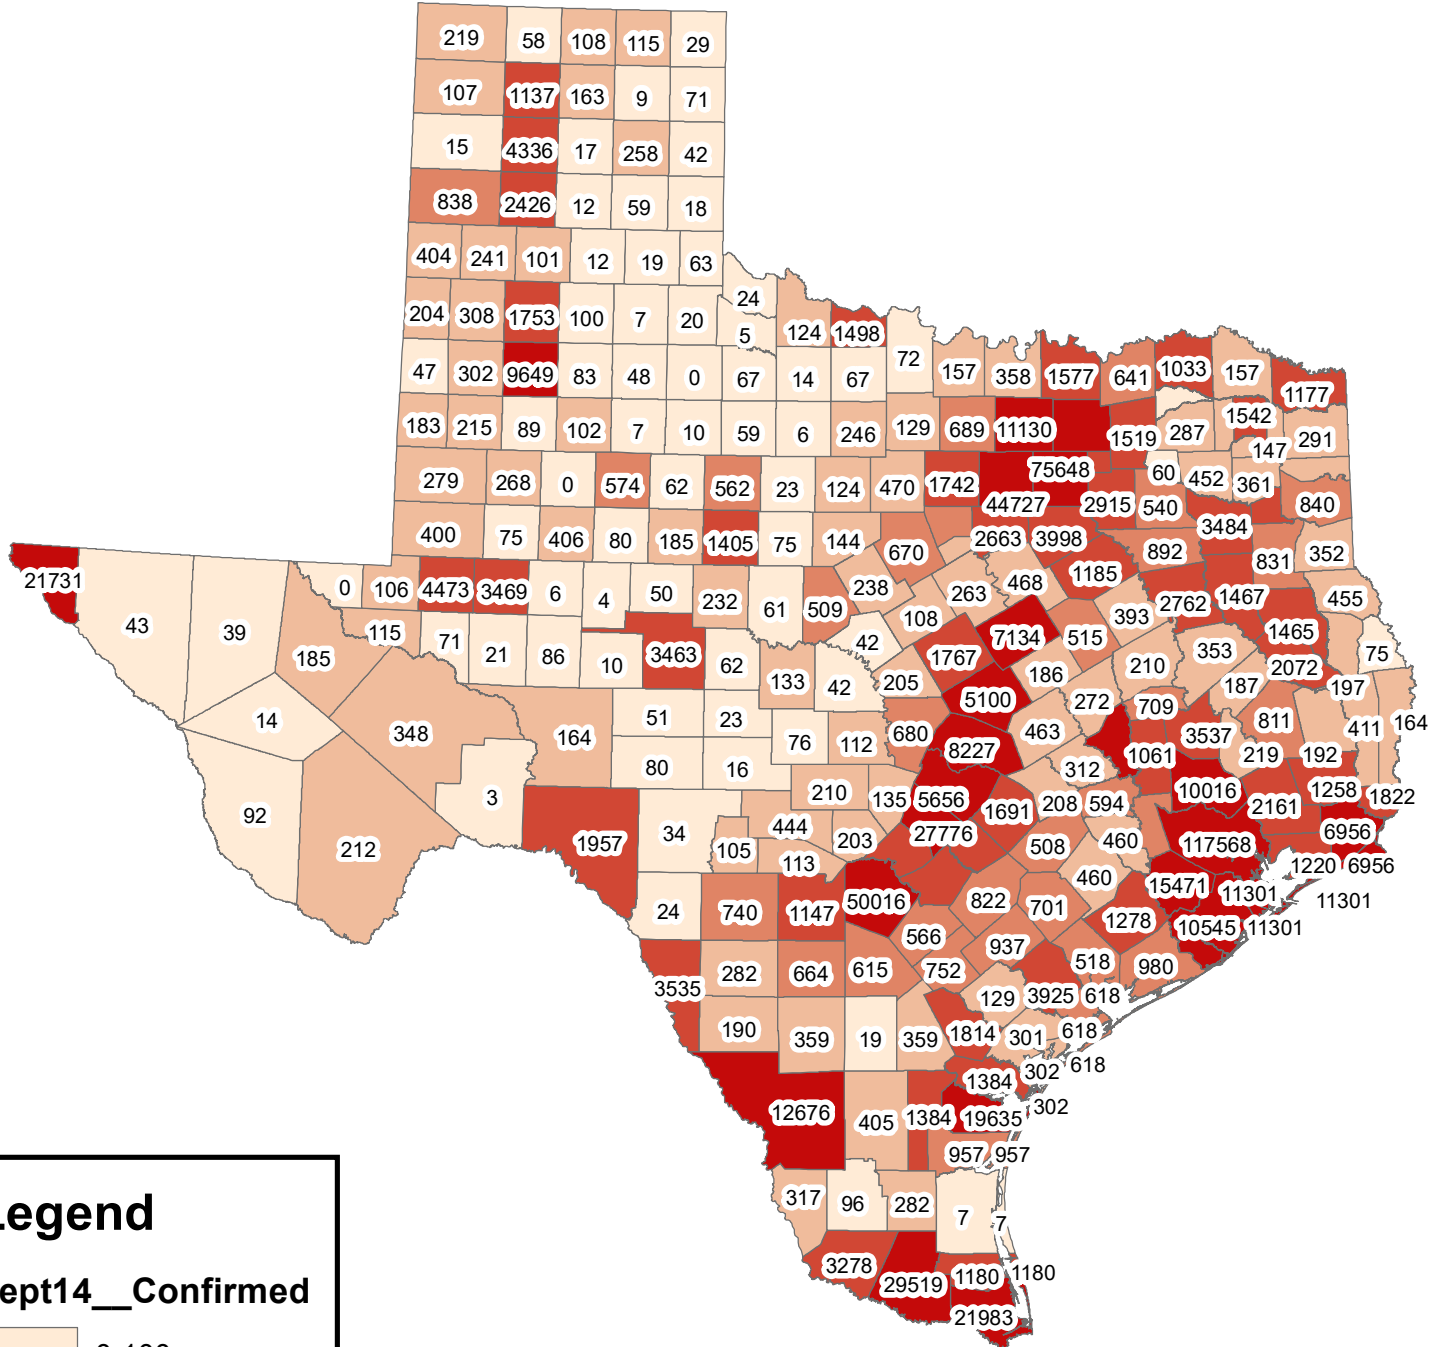

# Texas Covid-19 Confirmed Cases September 14, 2020

## Legend

Sept14\_\_Confirmed

- 0-100
- 101-500
- 501-1000
- 1001-5000
- 5001-117568

The City of Stephenville makes every effort to ensure this map is free of errors but does not warrant the map or its features. The City of Stephenville provides this map without any warranty of any kind whatsoever, either expressed or implied.

[https://github.com/CSSEGISandData/COVID-19/tree/master/csse\\_covid\\_19\\_data/csse\\_covid\\_19\\_daily\\_reports](https://github.com/CSSEGISandData/COVID-19/tree/master/csse_covid_19_data/csse_covid_19_daily_reports)