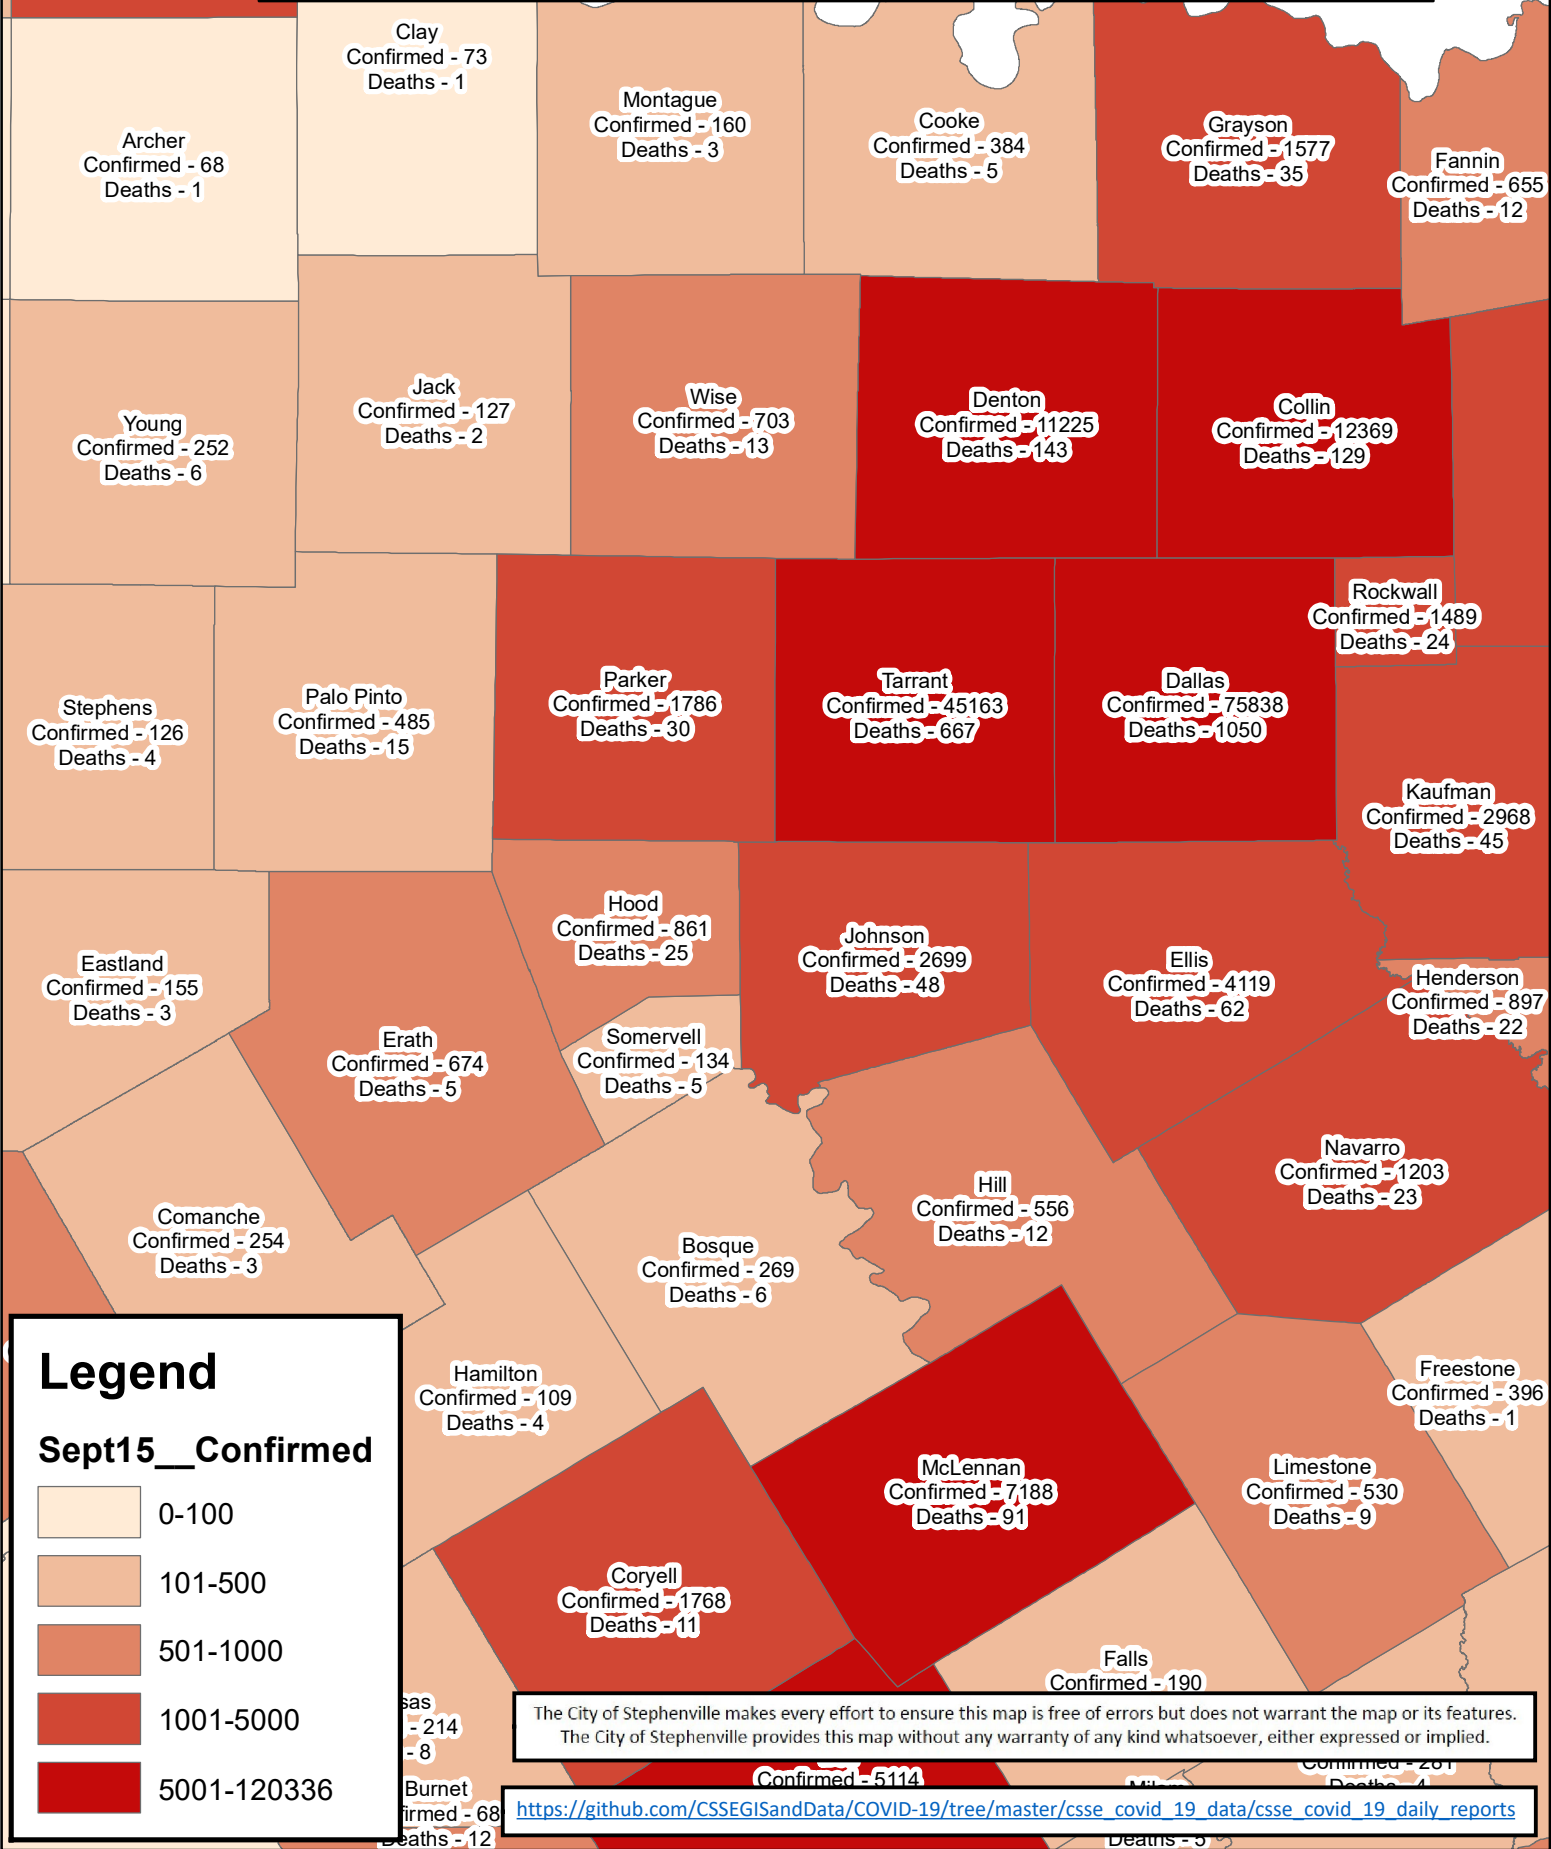

Erath County Area Covid-19 Confirmed Cases September 15, 2020

Legend

Sept15__Confirmed

- 0-100
- 101-500
- 501-1000
- 1001-5000
- 5001-120336

The City of Stephenville makes every effort to ensure this map is free of errors but does not warrant the map or its features. The City of Stephenville provides this map without any warranty of any kind whatsoever, either expressed or implied.

https://github.com/CSSEGISandData/COVID-19/tree/master/csse_covid_19_data/csse_covid_19_daily_reports