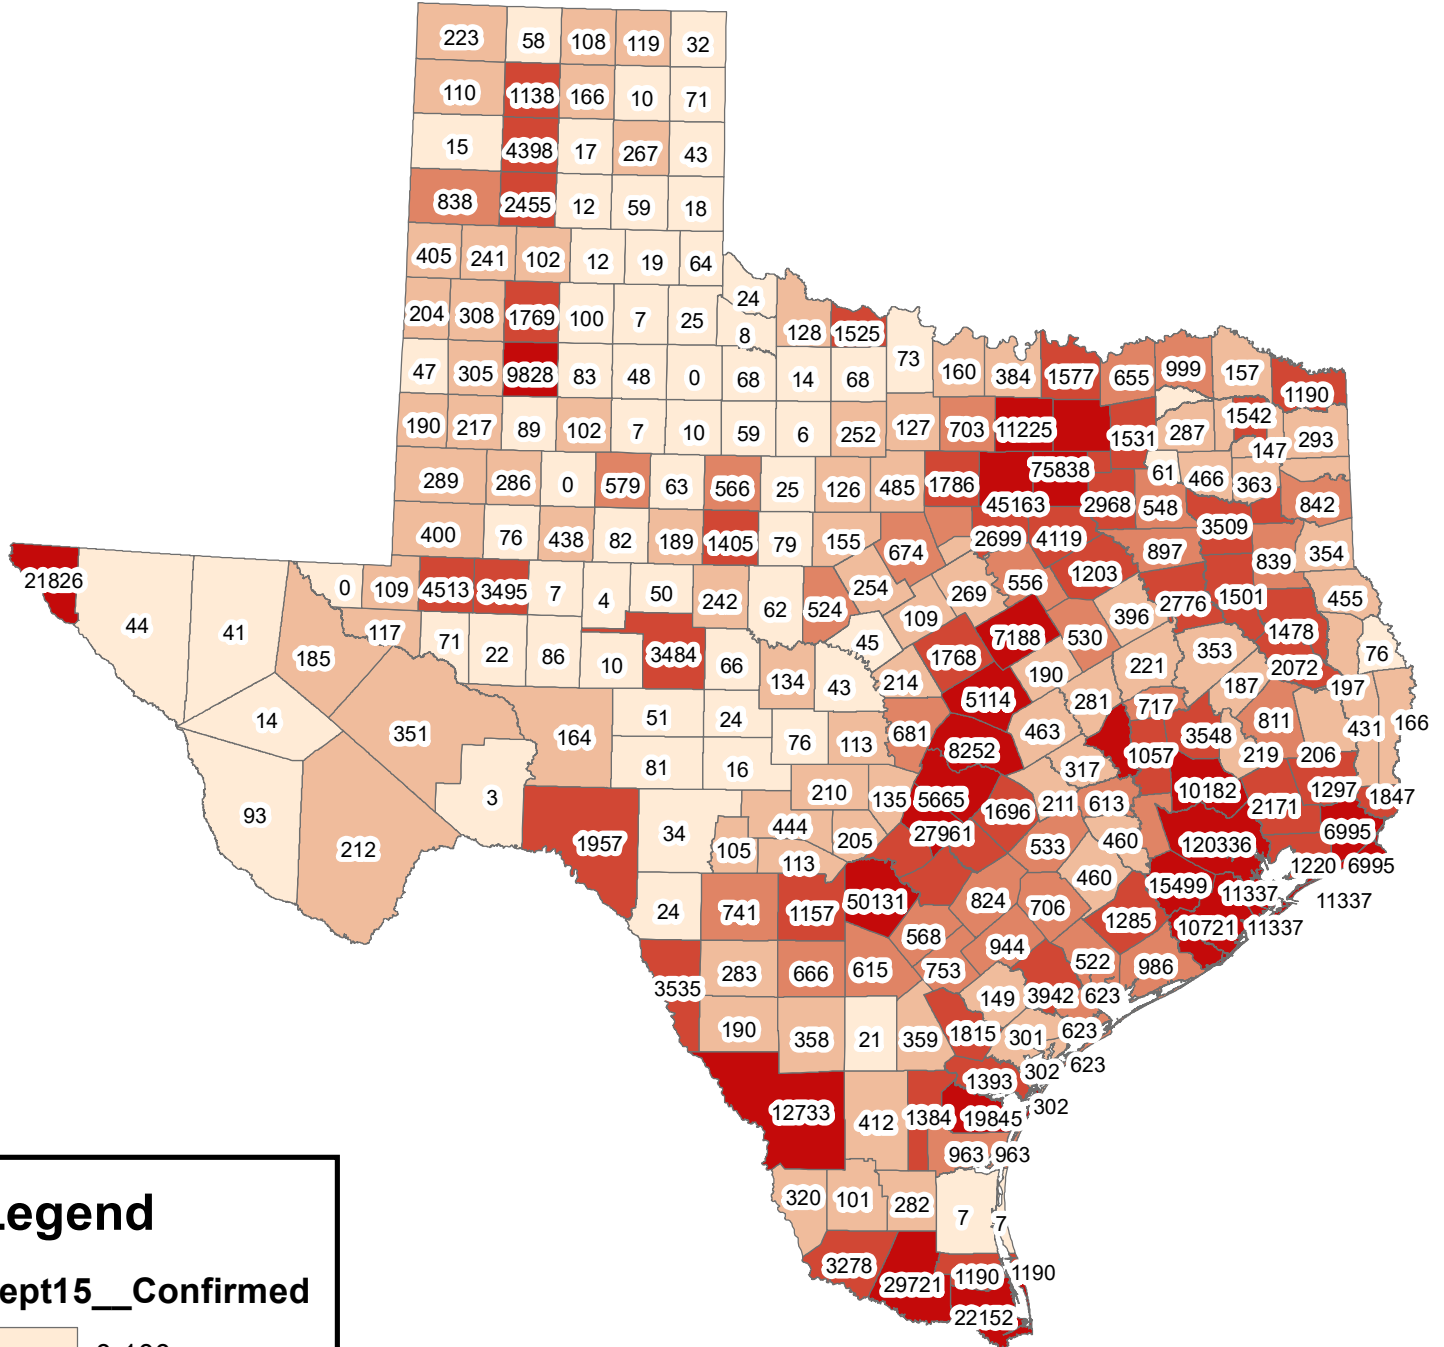

# Texas Covid-19 Confirmed Cases September 15, 2020

## Legend