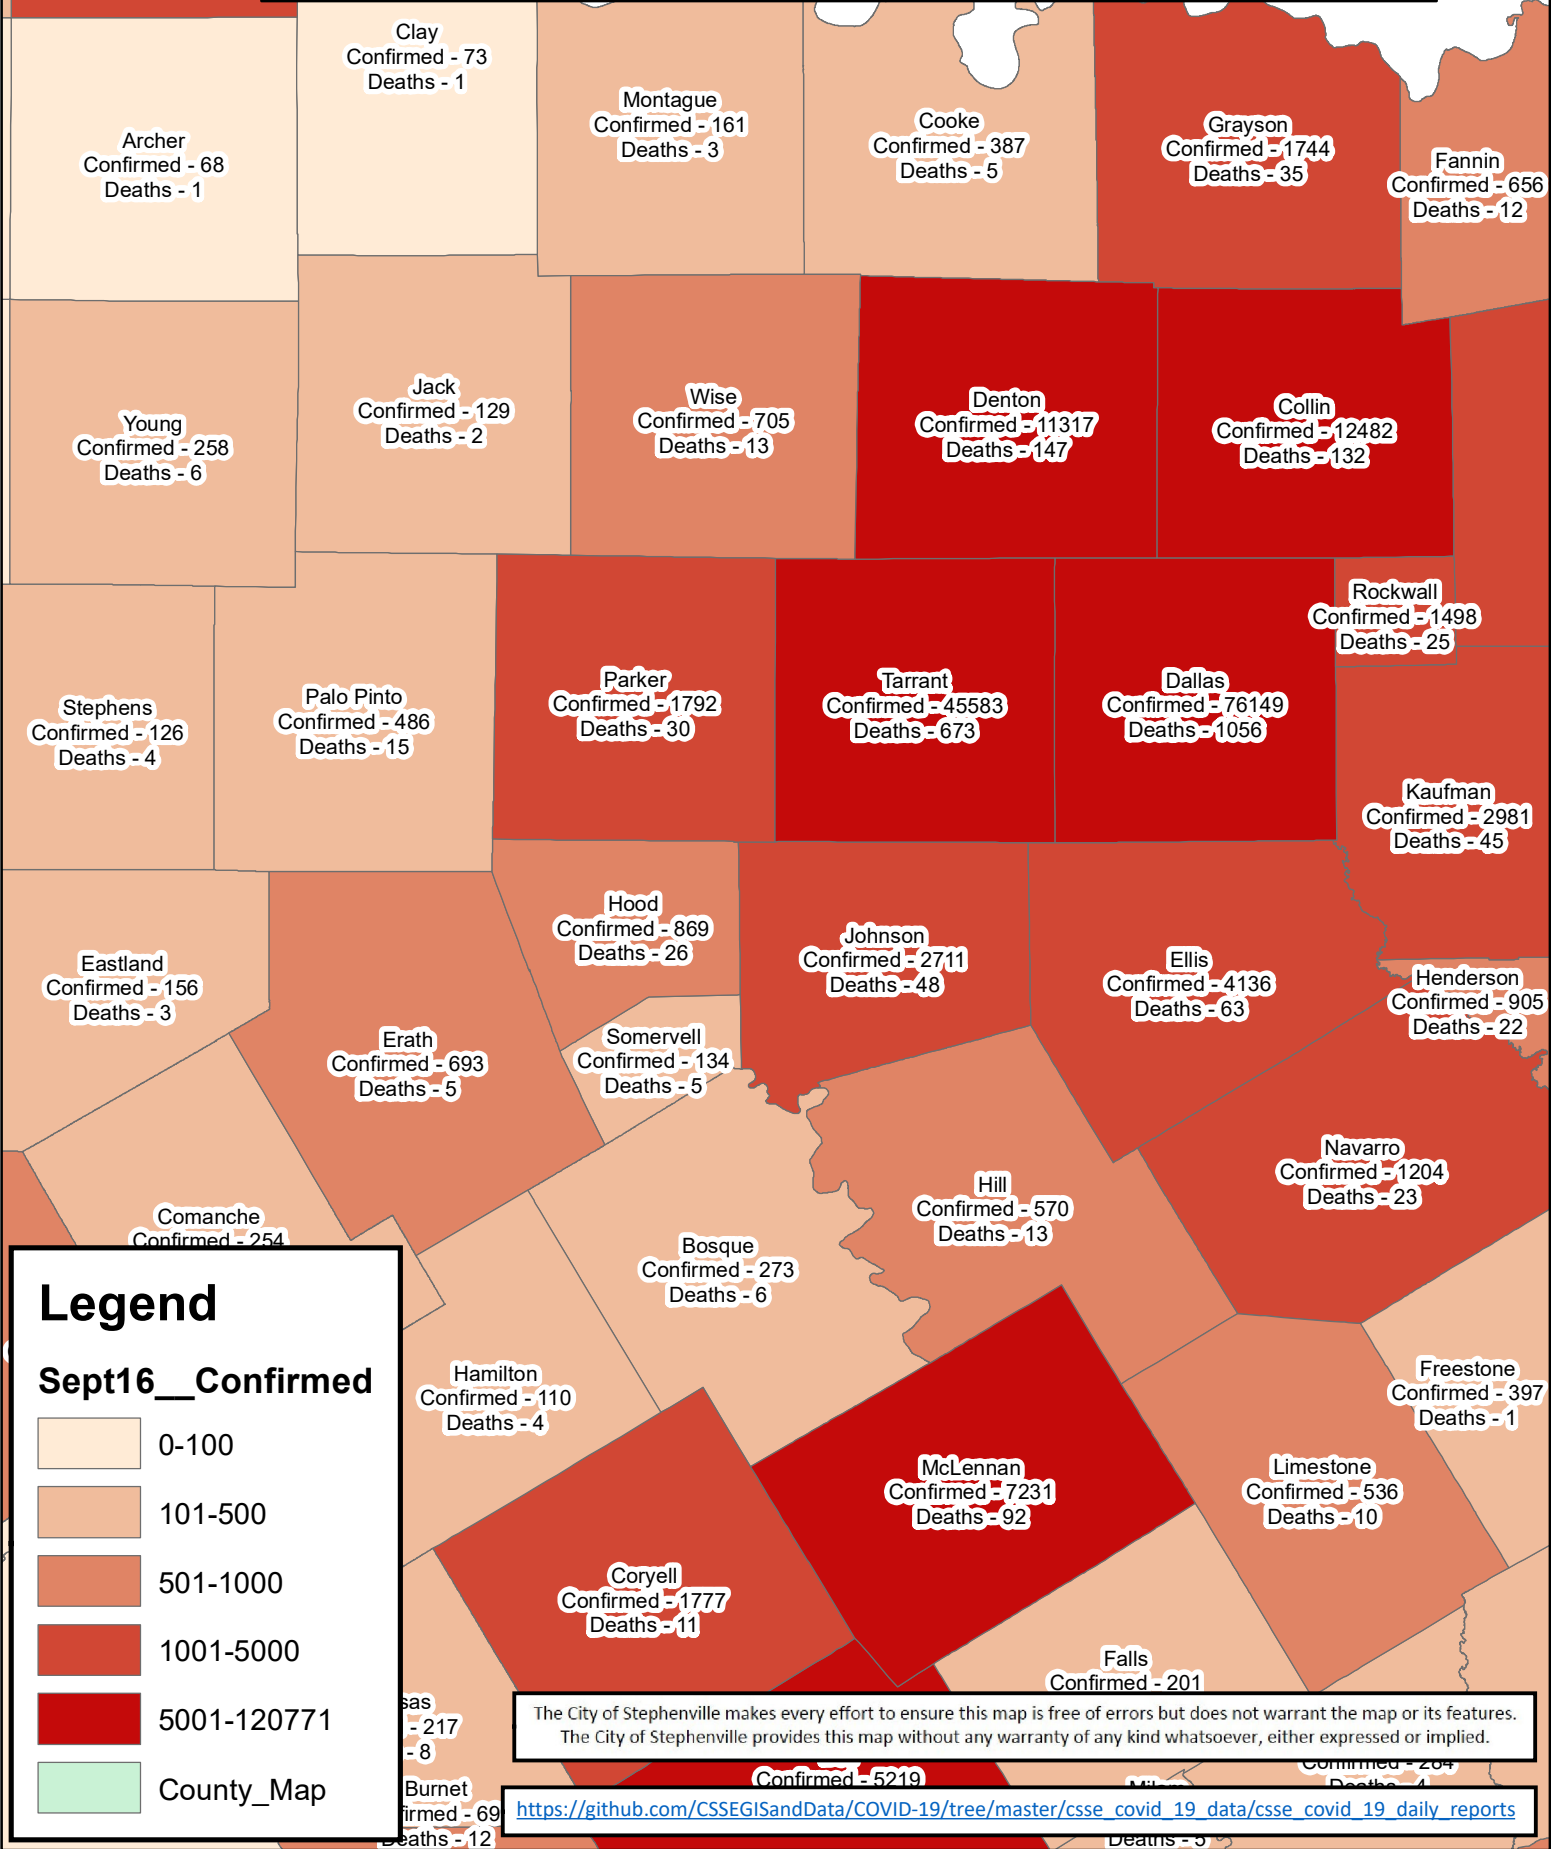

# Erath County Area Covid-19 Confirmed Cases September 16, 2020

### Legend

**Sept16\_\_Confirmed**

- 0-100
- 101-500
- 501-1000
- 1001-5000
- 5001-120771
- County\_Map

The City of Stephenville makes every effort to ensure this map is free of errors but does not warrant the map or its features. The City of Stephenville provides this map without any warranty of any kind whatsoever, either expressed or implied.

[https://github.com/CSSEGISandData/COVID-19/tree/master/csse\\_covid\\_19\\_data/csse\\_covid\\_19\\_daily\\_reports](https://github.com/CSSEGISandData/COVID-19/tree/master/csse_covid_19_data/csse_covid_19_daily_reports)