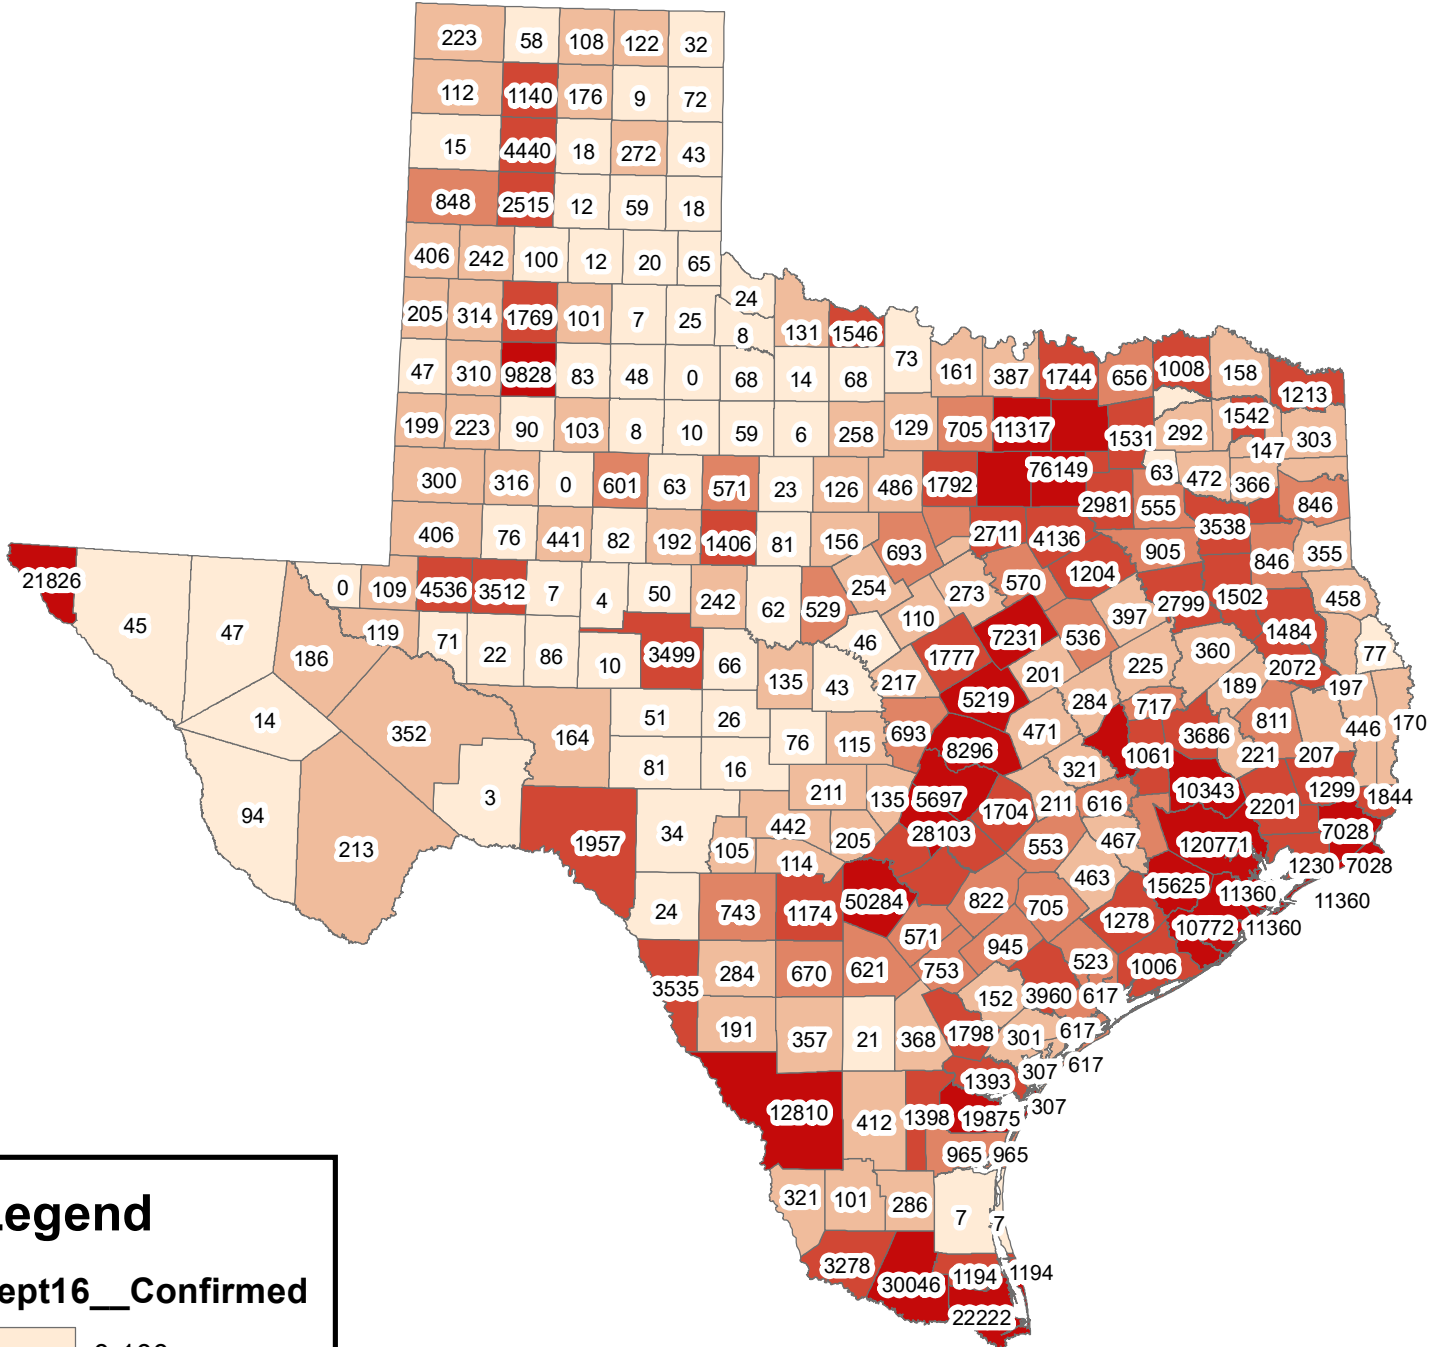

# Texas Covid-19 Confirmed Cases September 16, 2020

## Legend