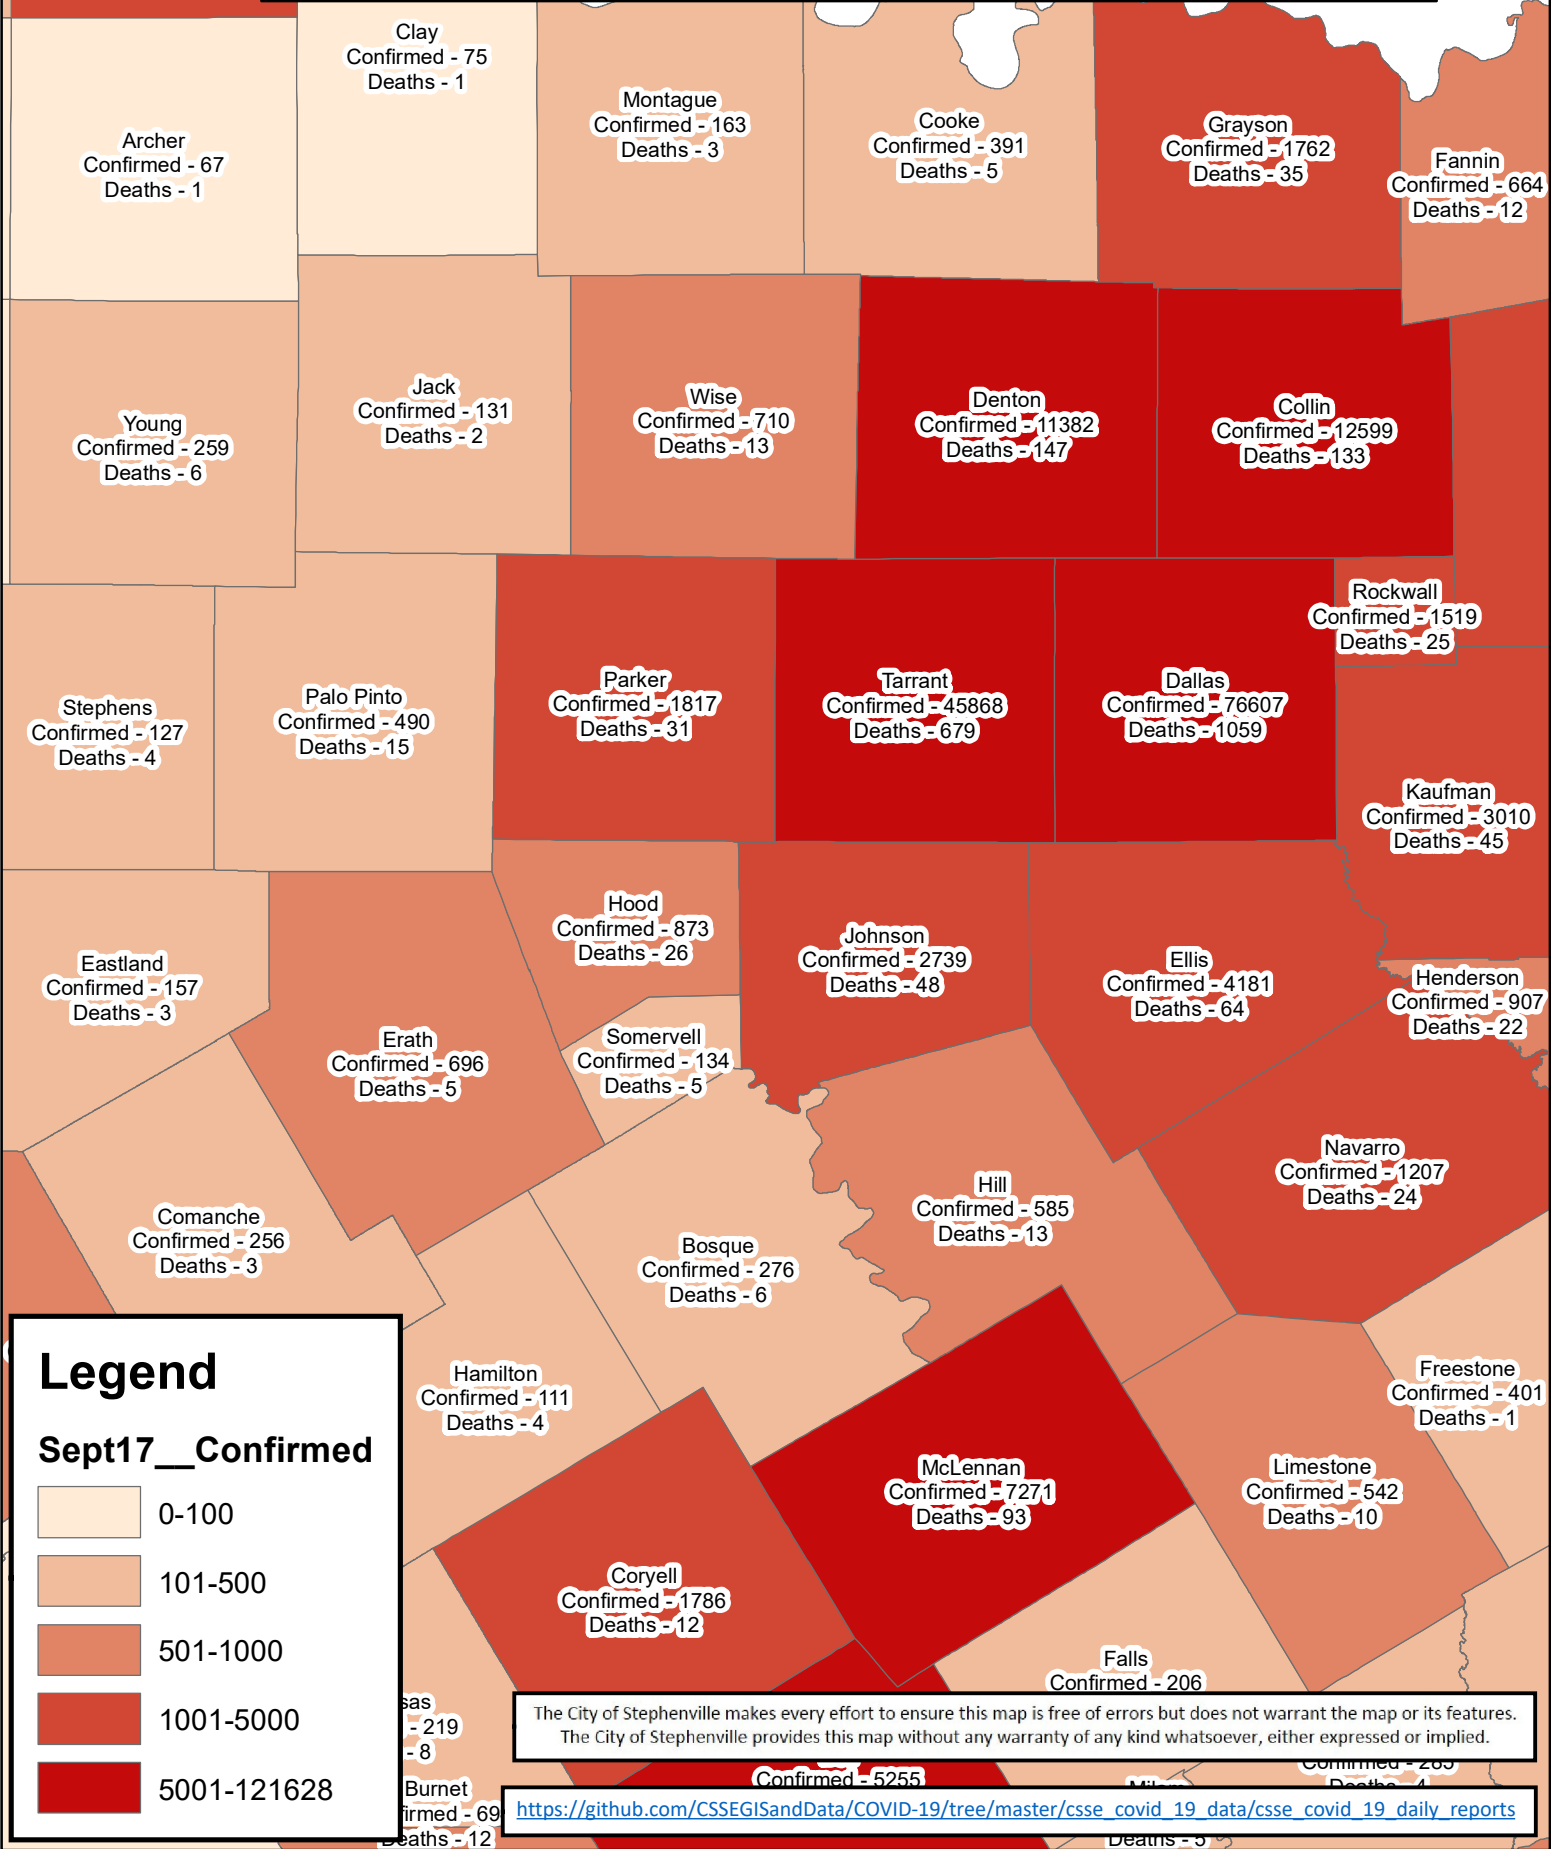

Erath County Area Covid-19 Confirmed Cases September 17, 2020

Legend

Sept17__Confirmed

- 0-100
- 101-500
- 501-1000
- 1001-5000
- 5001-121628

The City of Stephenville makes every effort to ensure this map is free of errors but does not warrant the map or its features. The City of Stephenville provides this map without any warranty of any kind whatsoever, either expressed or implied.

https://github.com/CSSEGISandData/COVID-19/tree/master/csse_covid_19_data/csse_covid_19_daily_reports