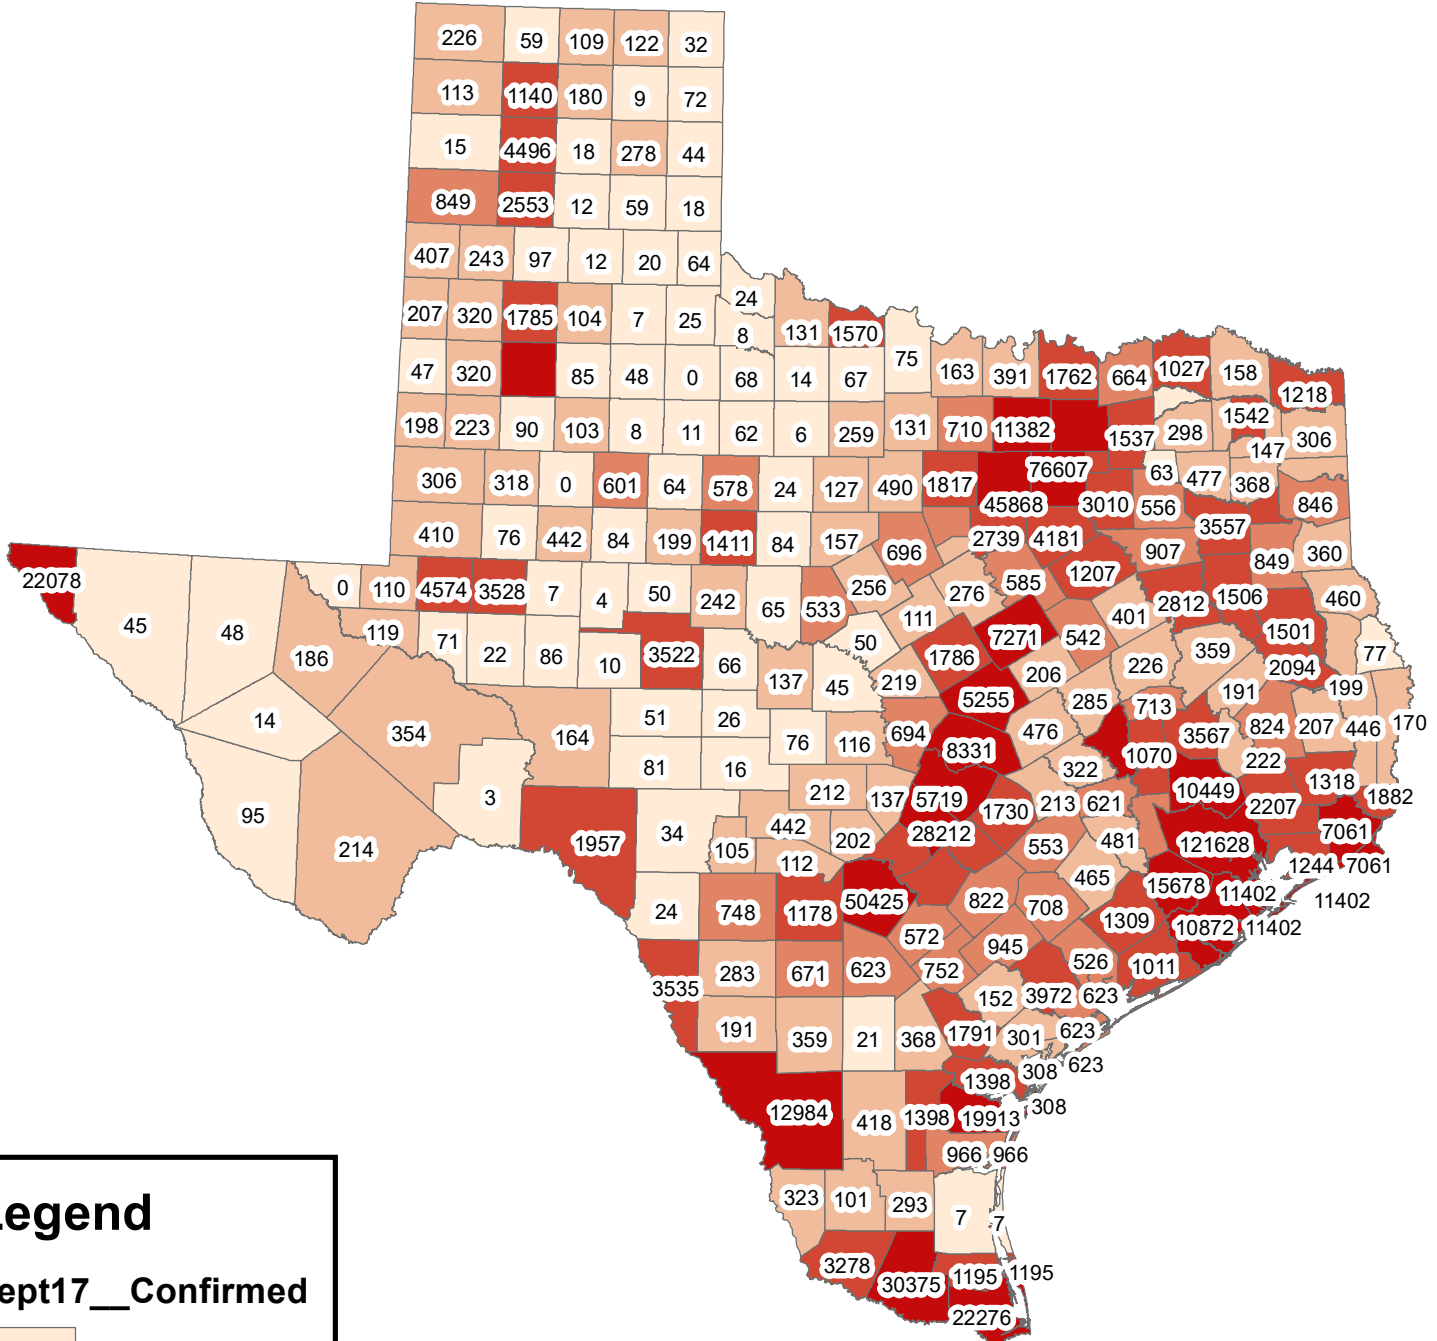

Texas Covid-19 Confirmed Cases September 17, 2020

Legend

Sept17__Confirmed

- 0-100
- 101-500
- 501-1000
- 1001-5000
- 5001-121628

The City of Stephenville makes every effort to ensure this map is free of errors but does not warrant the map or its features. The City of Stephenville provides this map without any warranty of any kind whatsoever, either expressed or implied.

https://github.com/CSSEGISandData/COVID-19/tree/master/csse_covid_19_data/csse_covid_19_daily_reports