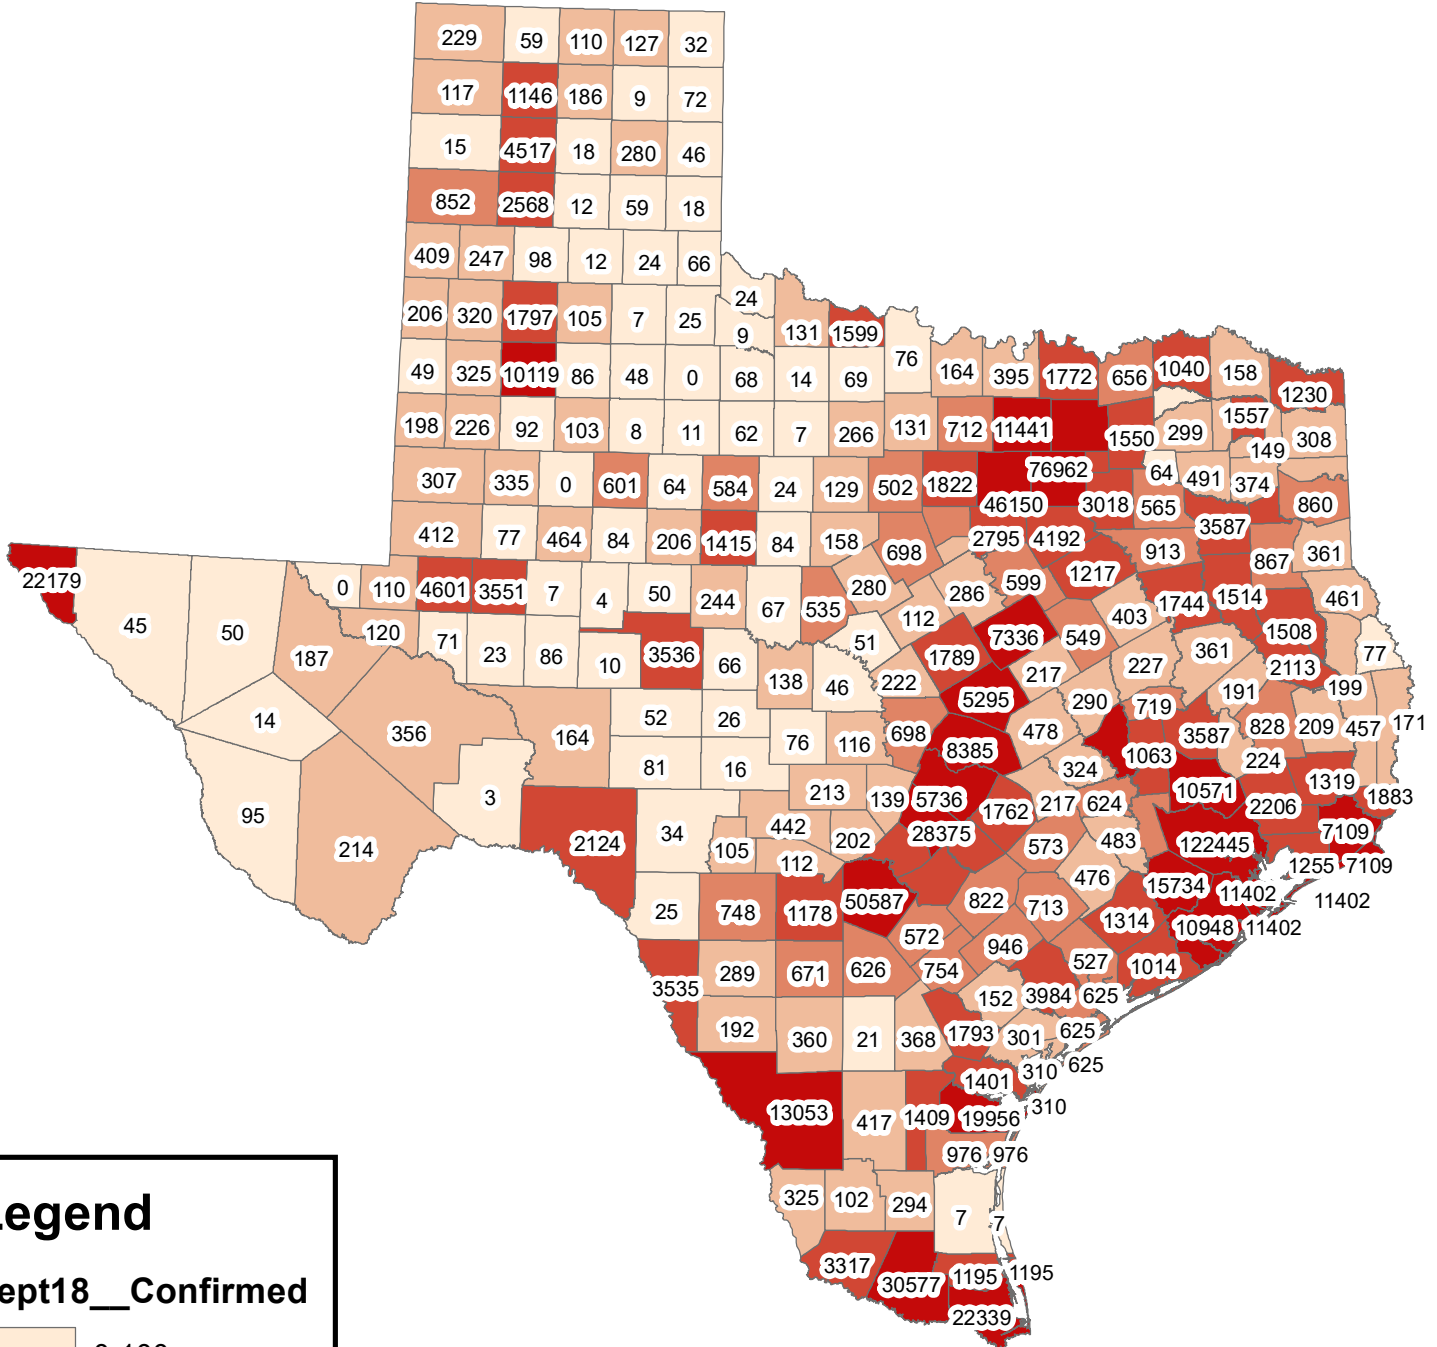

Texas Covid-19 Confirmed Cases September 18, 2020

Legend

Sept18__Confirmed

The City of Stephenville makes every effort to ensure this map is free of errors but does not warrant the map or its features. The City of Stephenville provides this map without any warranty of any kind whatsoever, either expressed or implied.

https://github.com/CSSEGISandData/COVID-19/tree/master/csse_covid_19_data/csse_covid_19_daily_reports