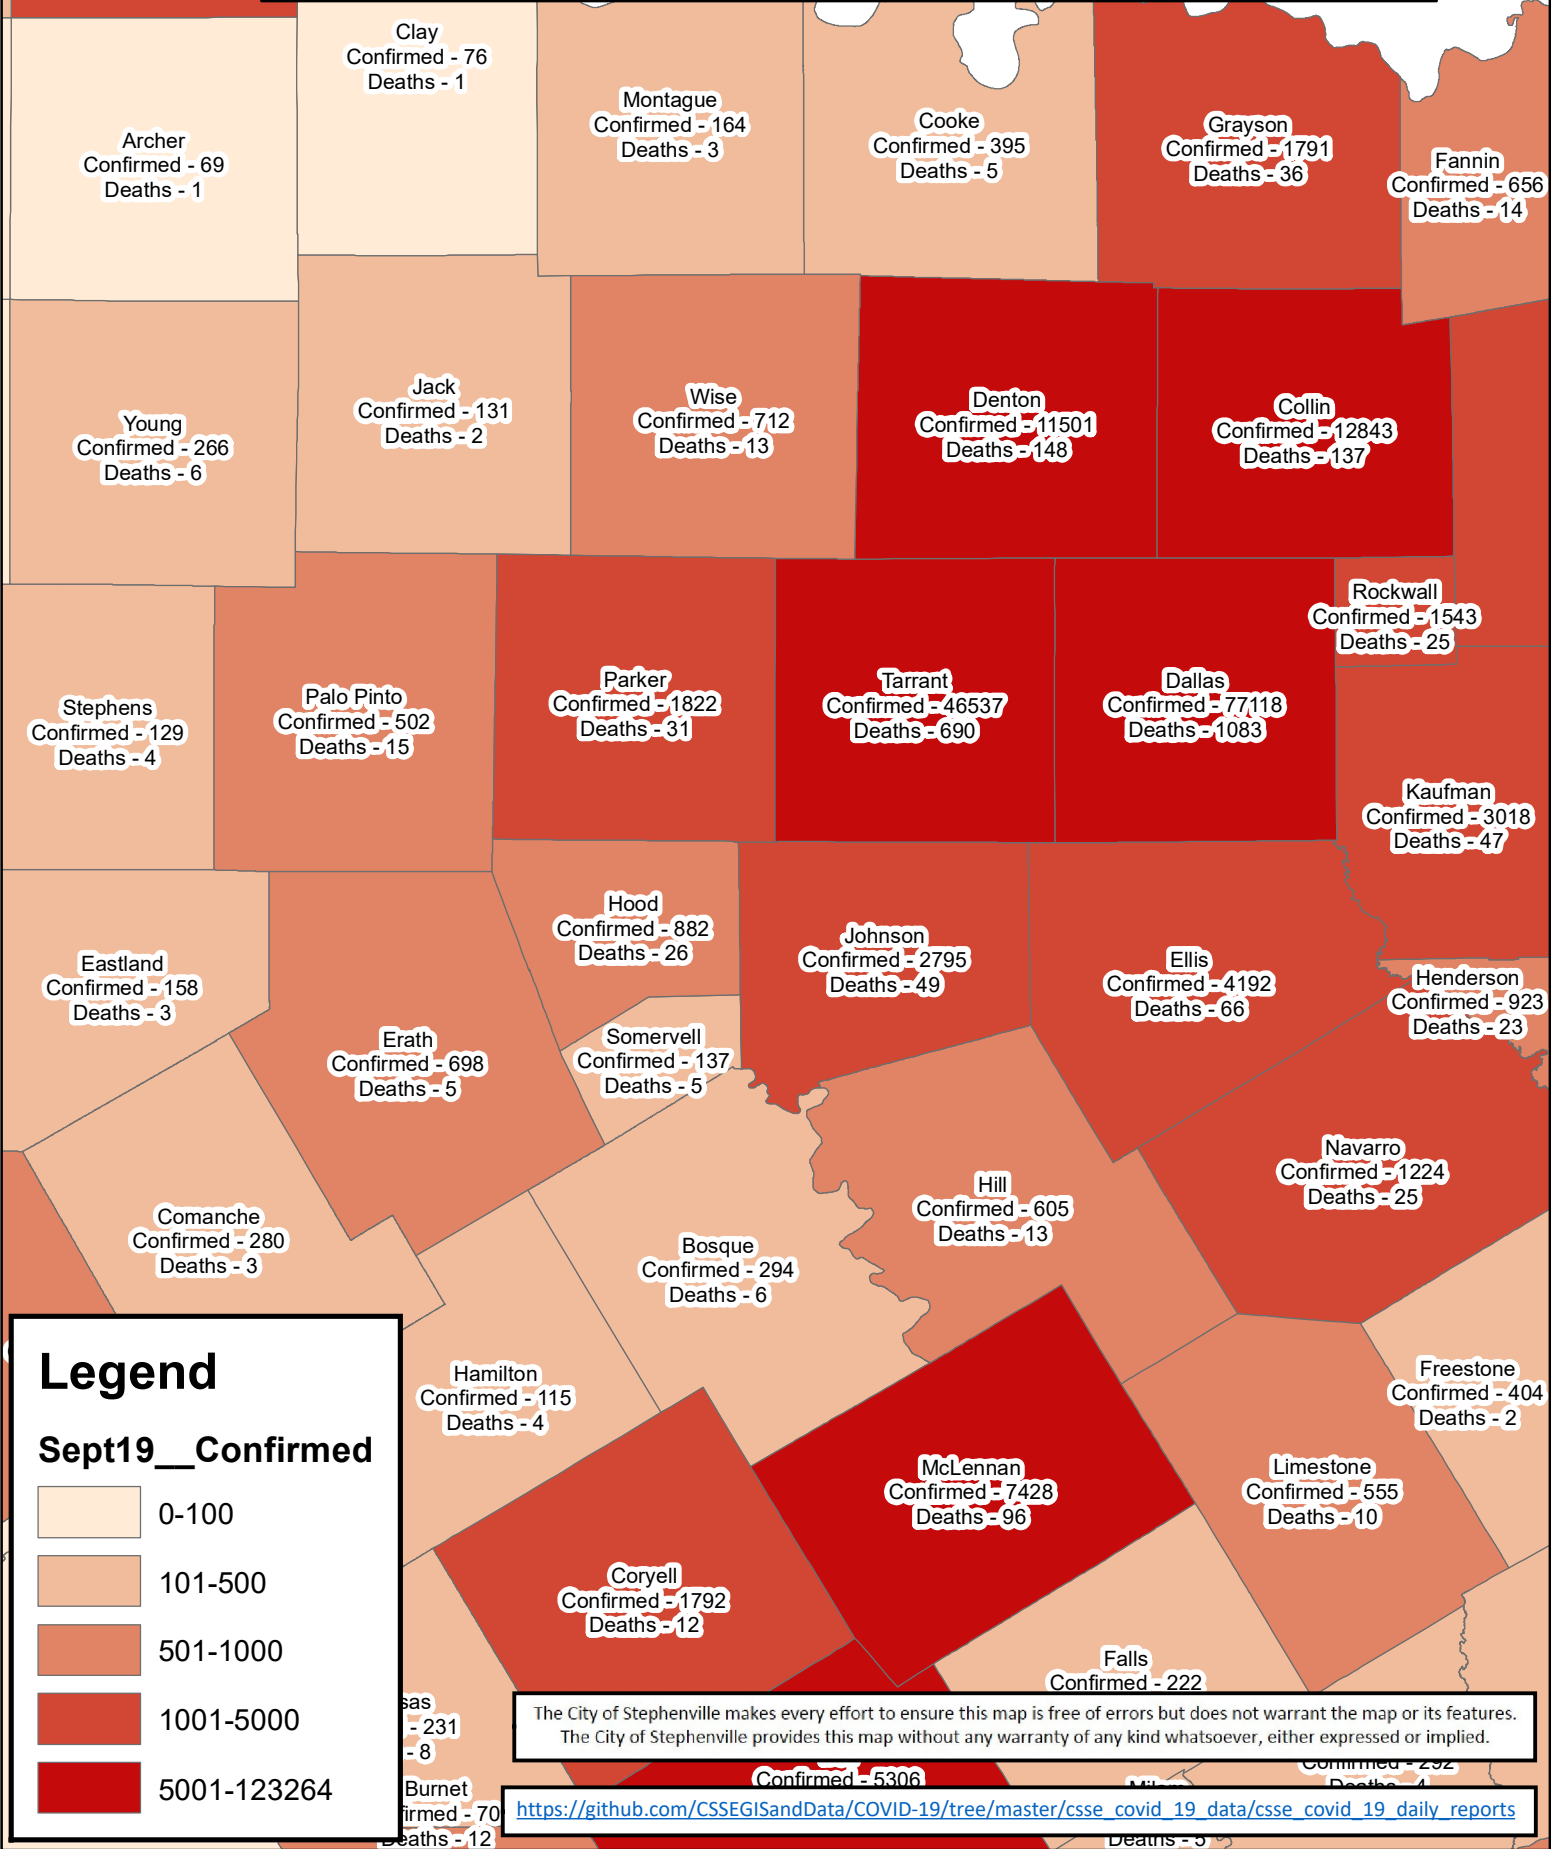

Erath County Area Covid-19 Confirmed Cases September 19, 2020

Legend

Sept19__Confirmed

- 0-100
- 101-500
- 501-1000
- 1001-5000
- 5001-123264

The City of Stephenville makes every effort to ensure this map is free of errors but does not warrant the map or its features. The City of Stephenville provides this map without any warranty of any kind whatsoever, either expressed or implied.

https://github.com/CSSEGISandData/COVID-19/tree/master/csse_covid_19_data/csse_covid_19_daily_reports