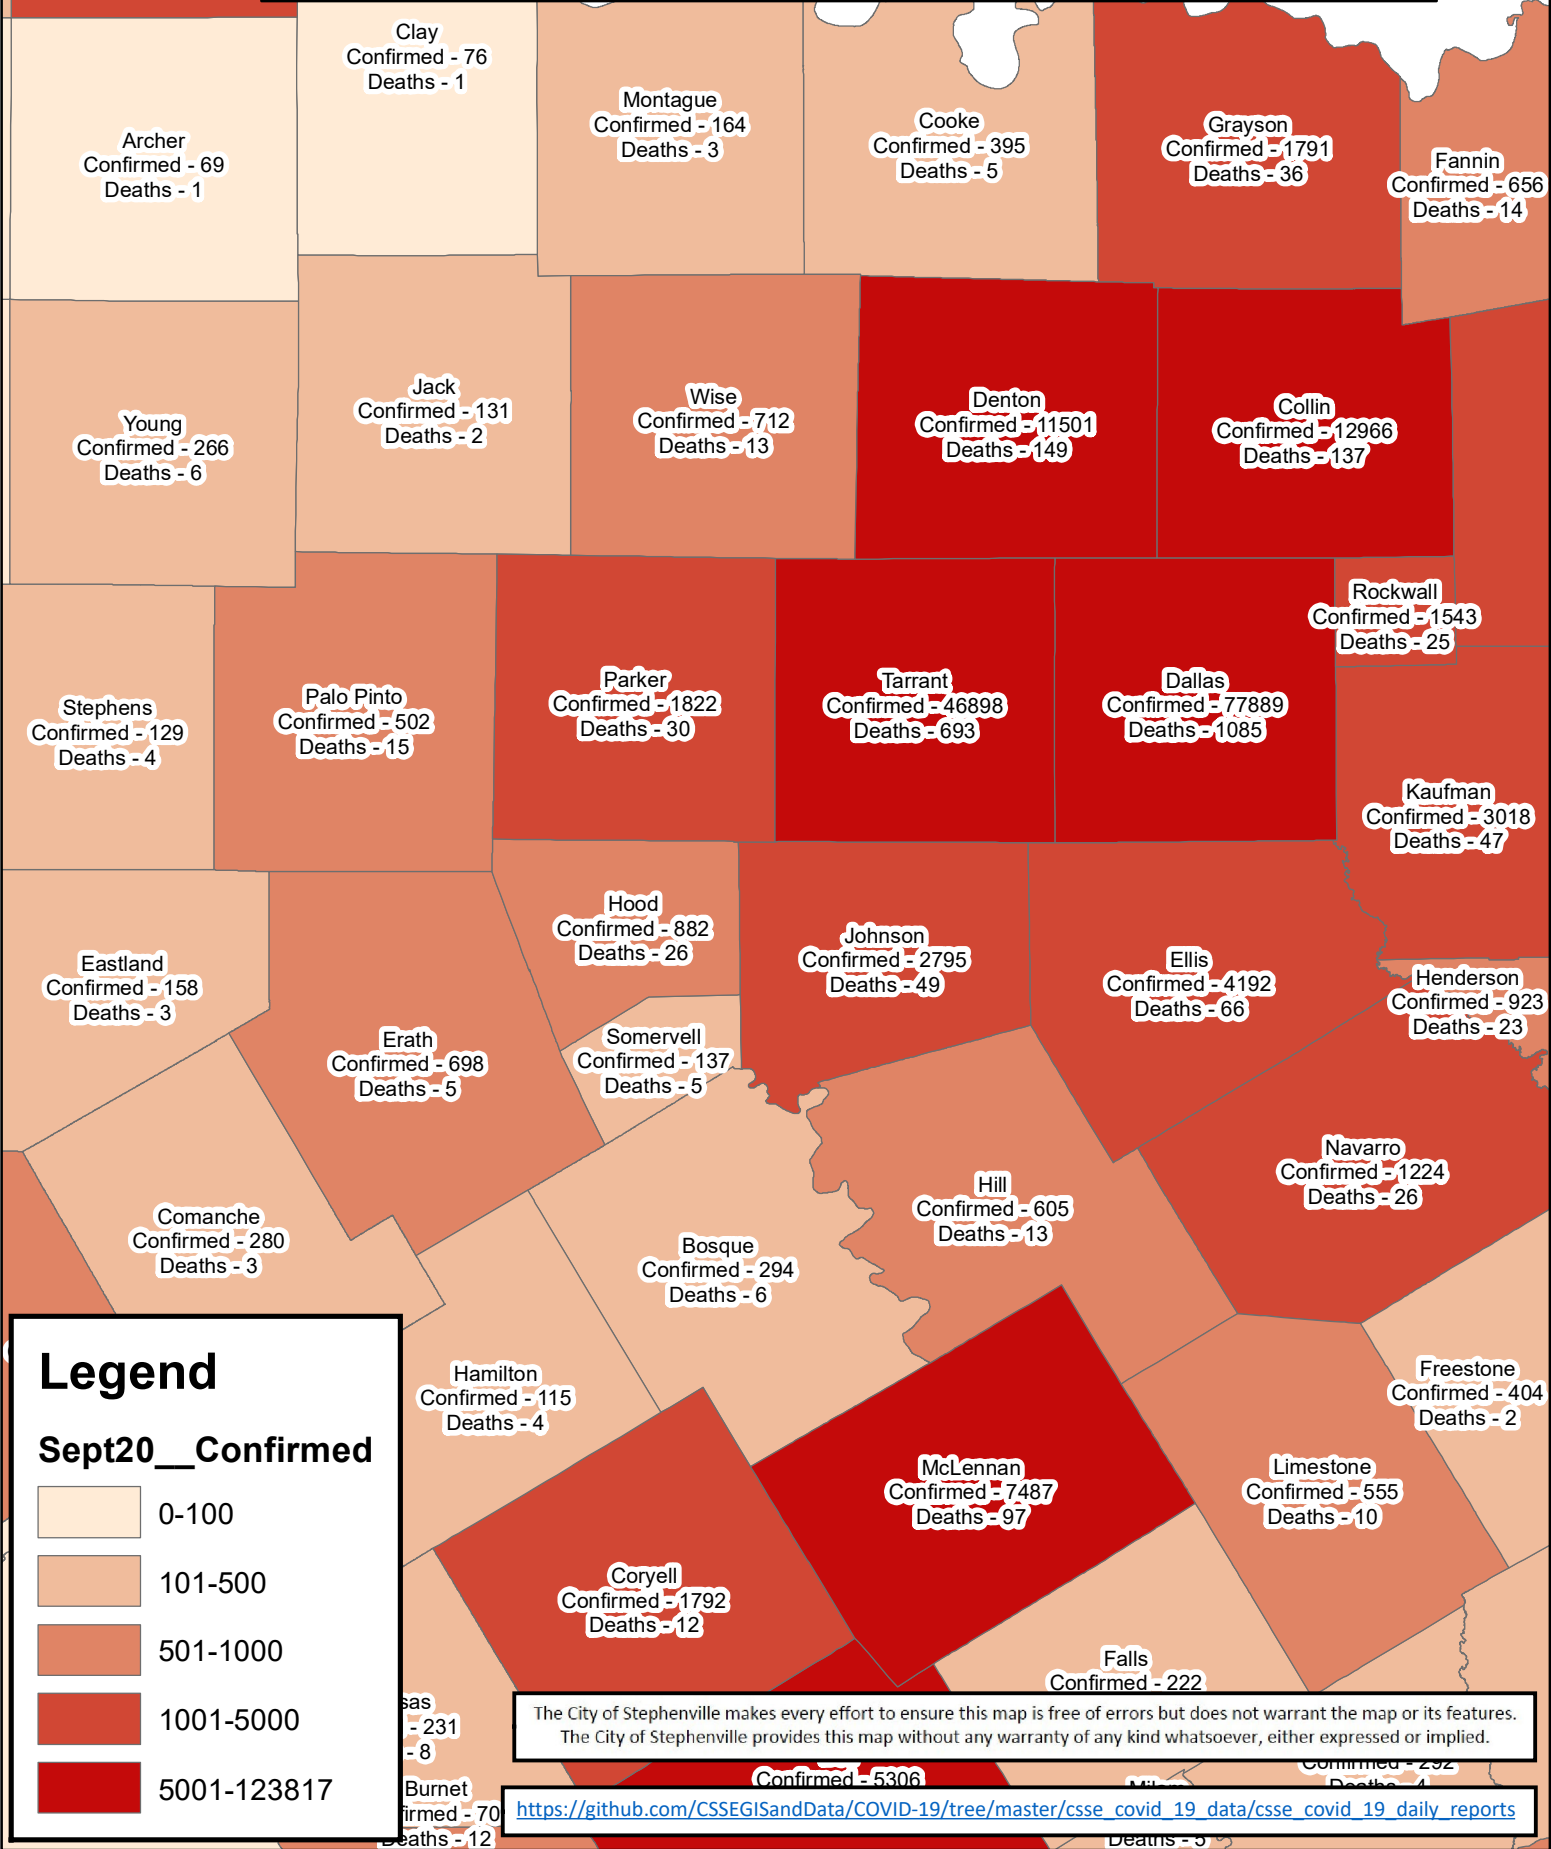

Erath County Area Covid-19 Confirmed Cases September 20, 2020

Legend

Sept20__Confirmed

- 0-100
- 101-500
- 501-1000
- 1001-5000
- 5001-123817

The City of Stephenville makes every effort to ensure this map is free of errors but does not warrant the map or its features. The City of Stephenville provides this map without any warranty of any kind whatsoever, either expressed or implied.

https://github.com/CSSEGISandData/COVID-19/tree/master/csse_covid_19_data/csse_covid_19_daily_reports