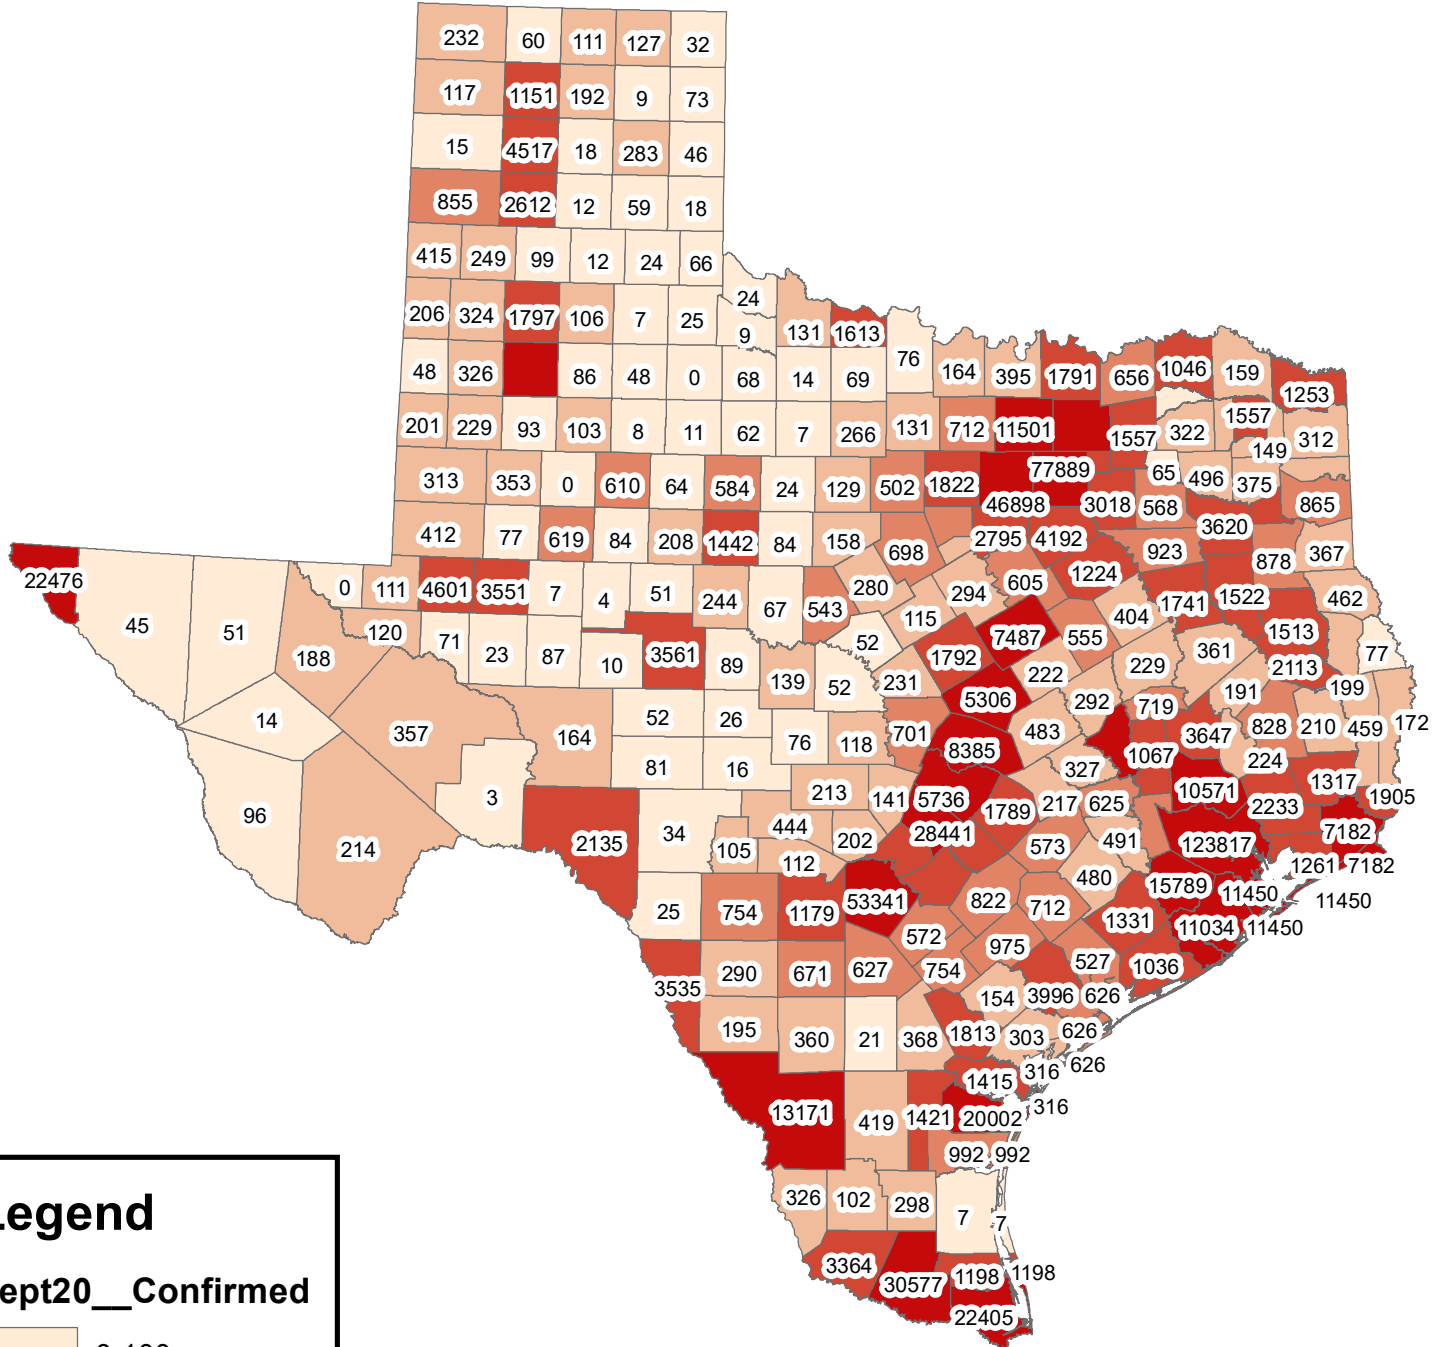

# Texas Covid-19 Confirmed Cases September 20, 2020

## Legend

Sept20\_\_Confirmed

- 0-100
- 101-500
- 501-1000
- 1001-5000
- 5001-123817

The City of Stephenville makes every effort to ensure this map is free of errors but does not warrant the map or its features. The City of Stephenville provides this map without any warranty of any kind whatsoever, either expressed or implied.