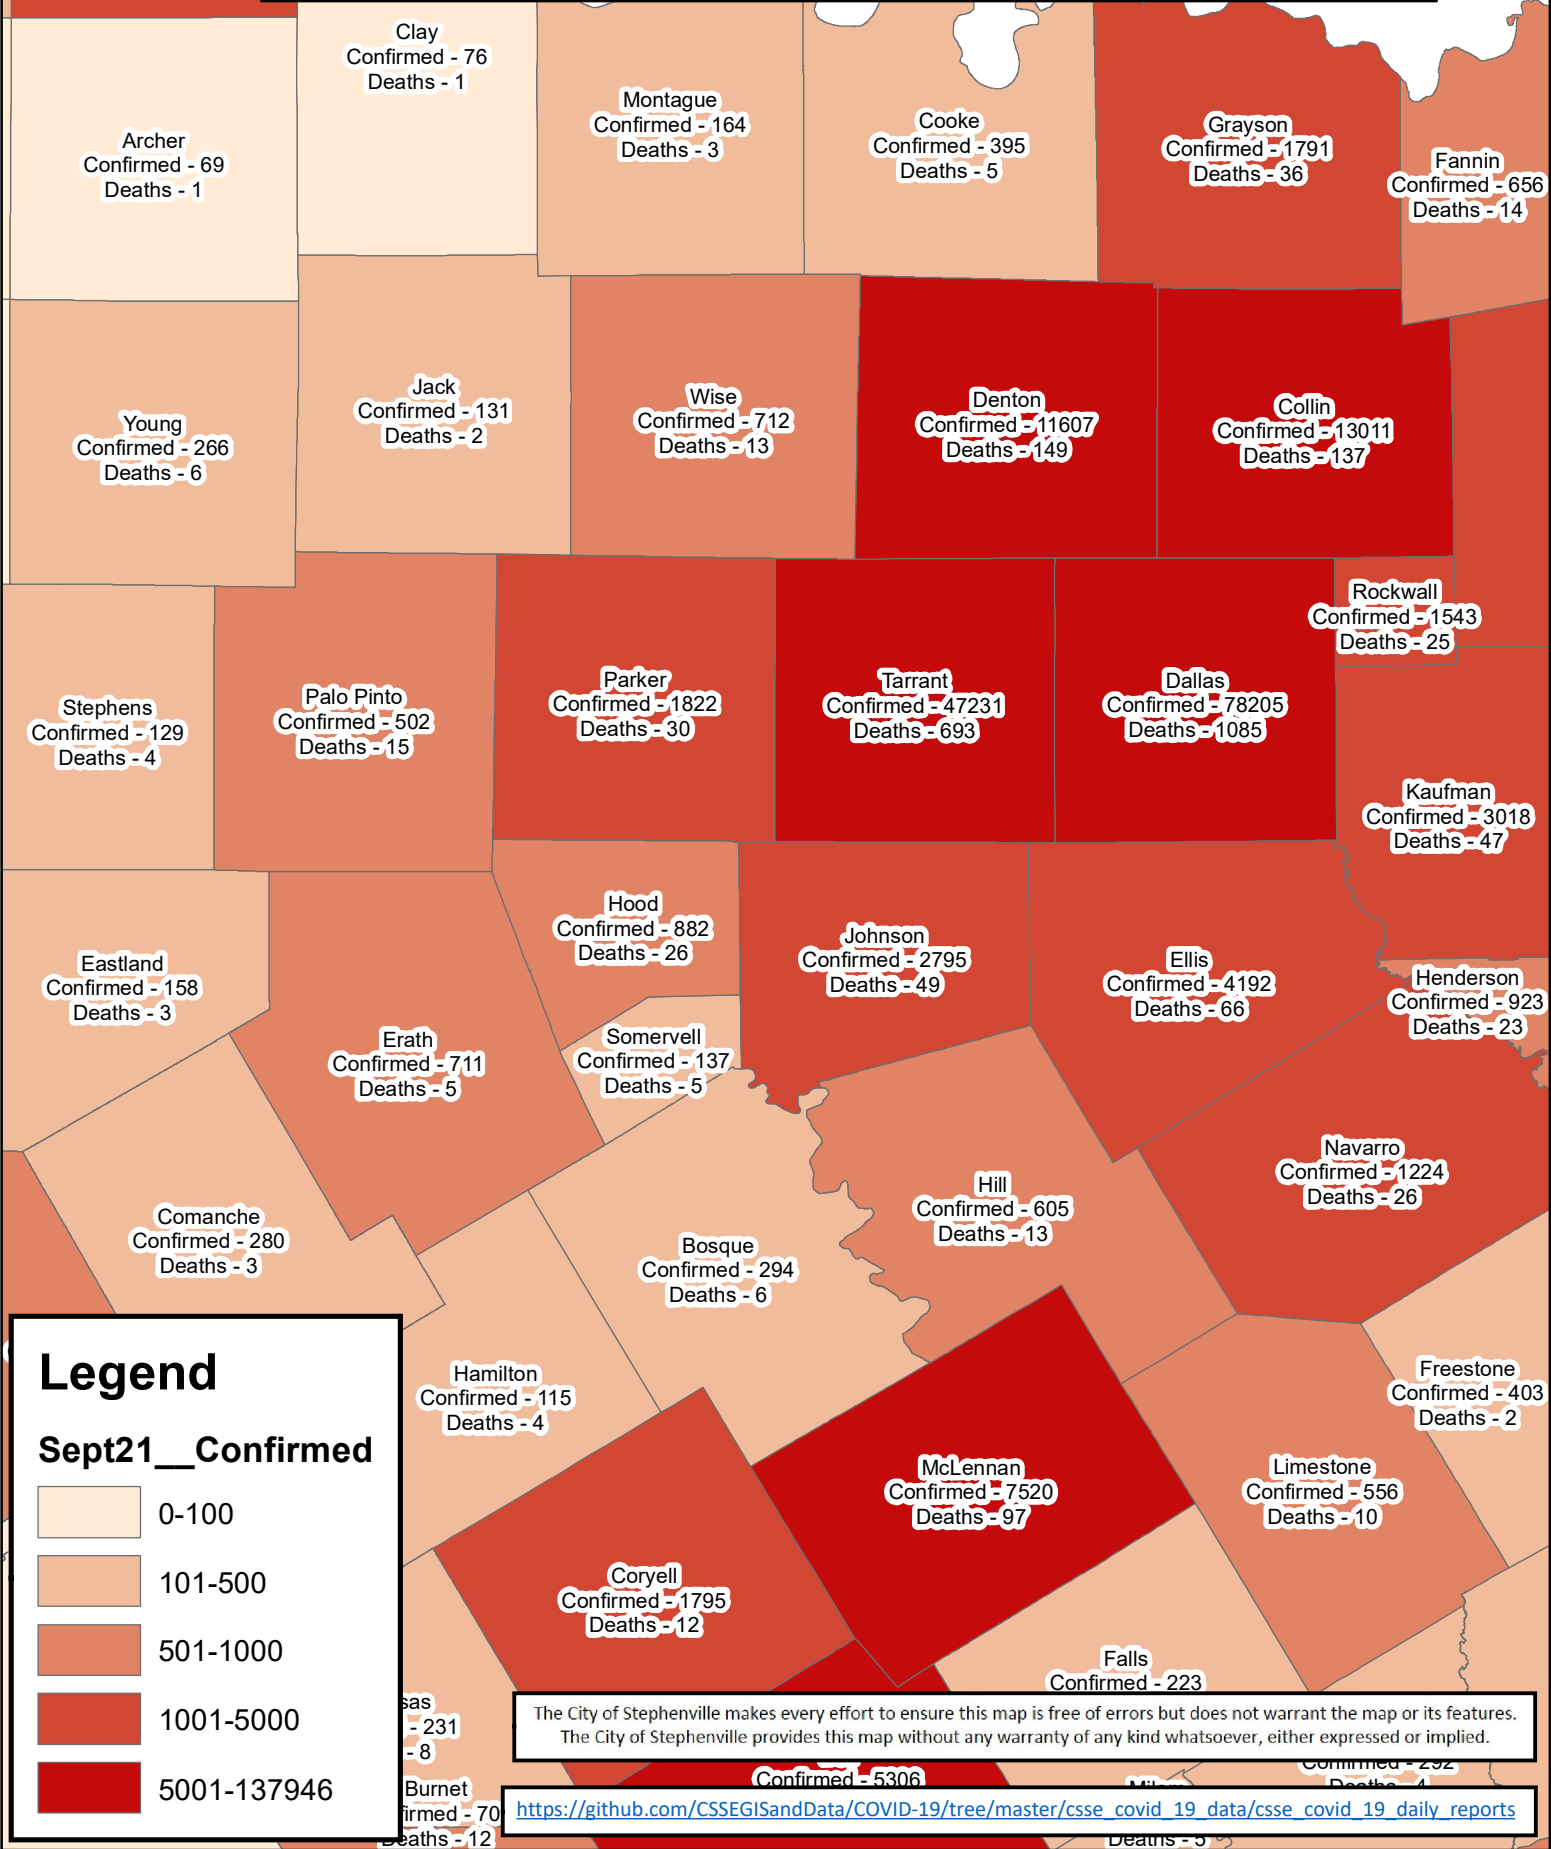

Erath County Area Covid-19 Confirmed Cases September 21, 2020

Legend

Sept21__Confirmed

- 0-100
- 101-500
- 501-1000
- 1001-5000
- 5001-137946

The City of Stephenville makes every effort to ensure this map is free of errors but does not warrant the map or its features. The City of Stephenville provides this map without any warranty of any kind whatsoever, either expressed or implied.

https://github.com/CSSEGISandData/COVID-19/tree/master/csse_covid_19_data/csse_covid_19_daily_reports