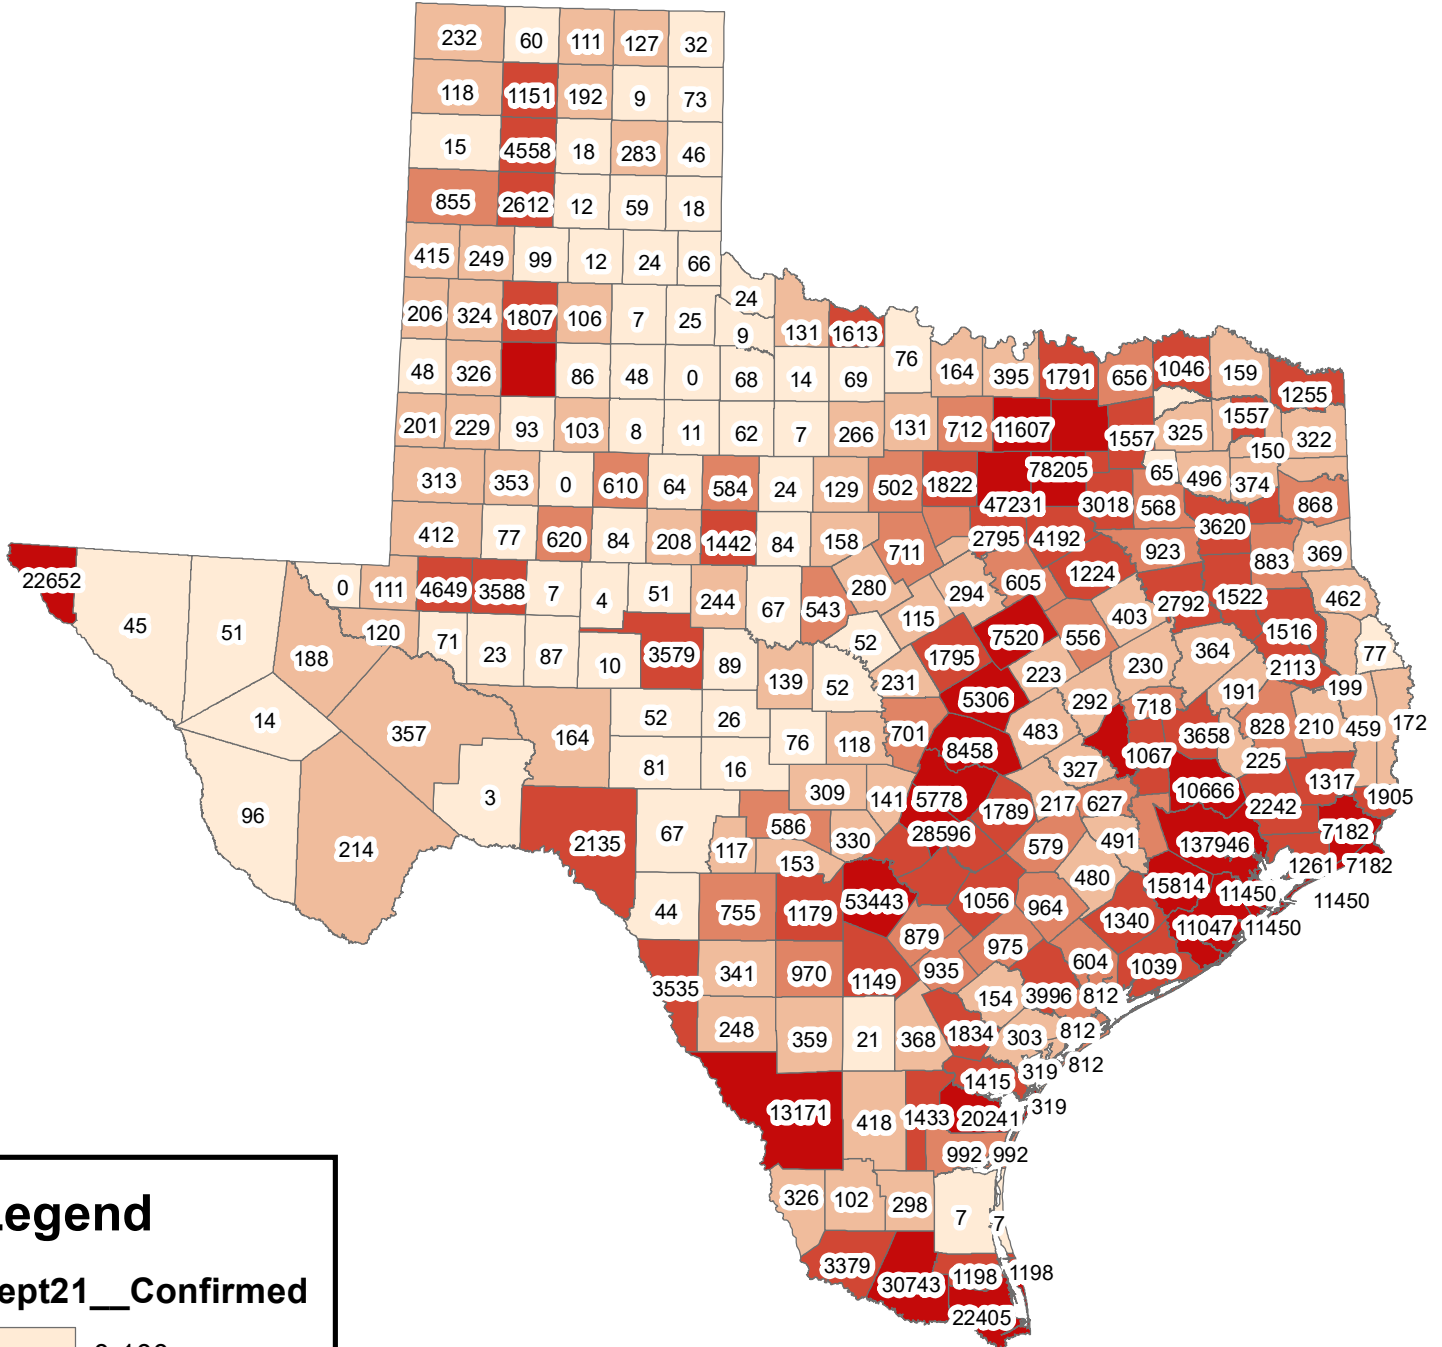

# Texas Covid-19 Confirmed Cases September 21, 2020

## Legend

Sept21\_\_Confirmed

- 0-100
- 101-500
- 501-1000
- 1001-5000
- 5001-137946

The City of Stephenville makes every effort to ensure this map is free of errors but does not warrant the map or its features. The City of Stephenville provides this map without any warranty of any kind whatsoever, either expressed or implied.