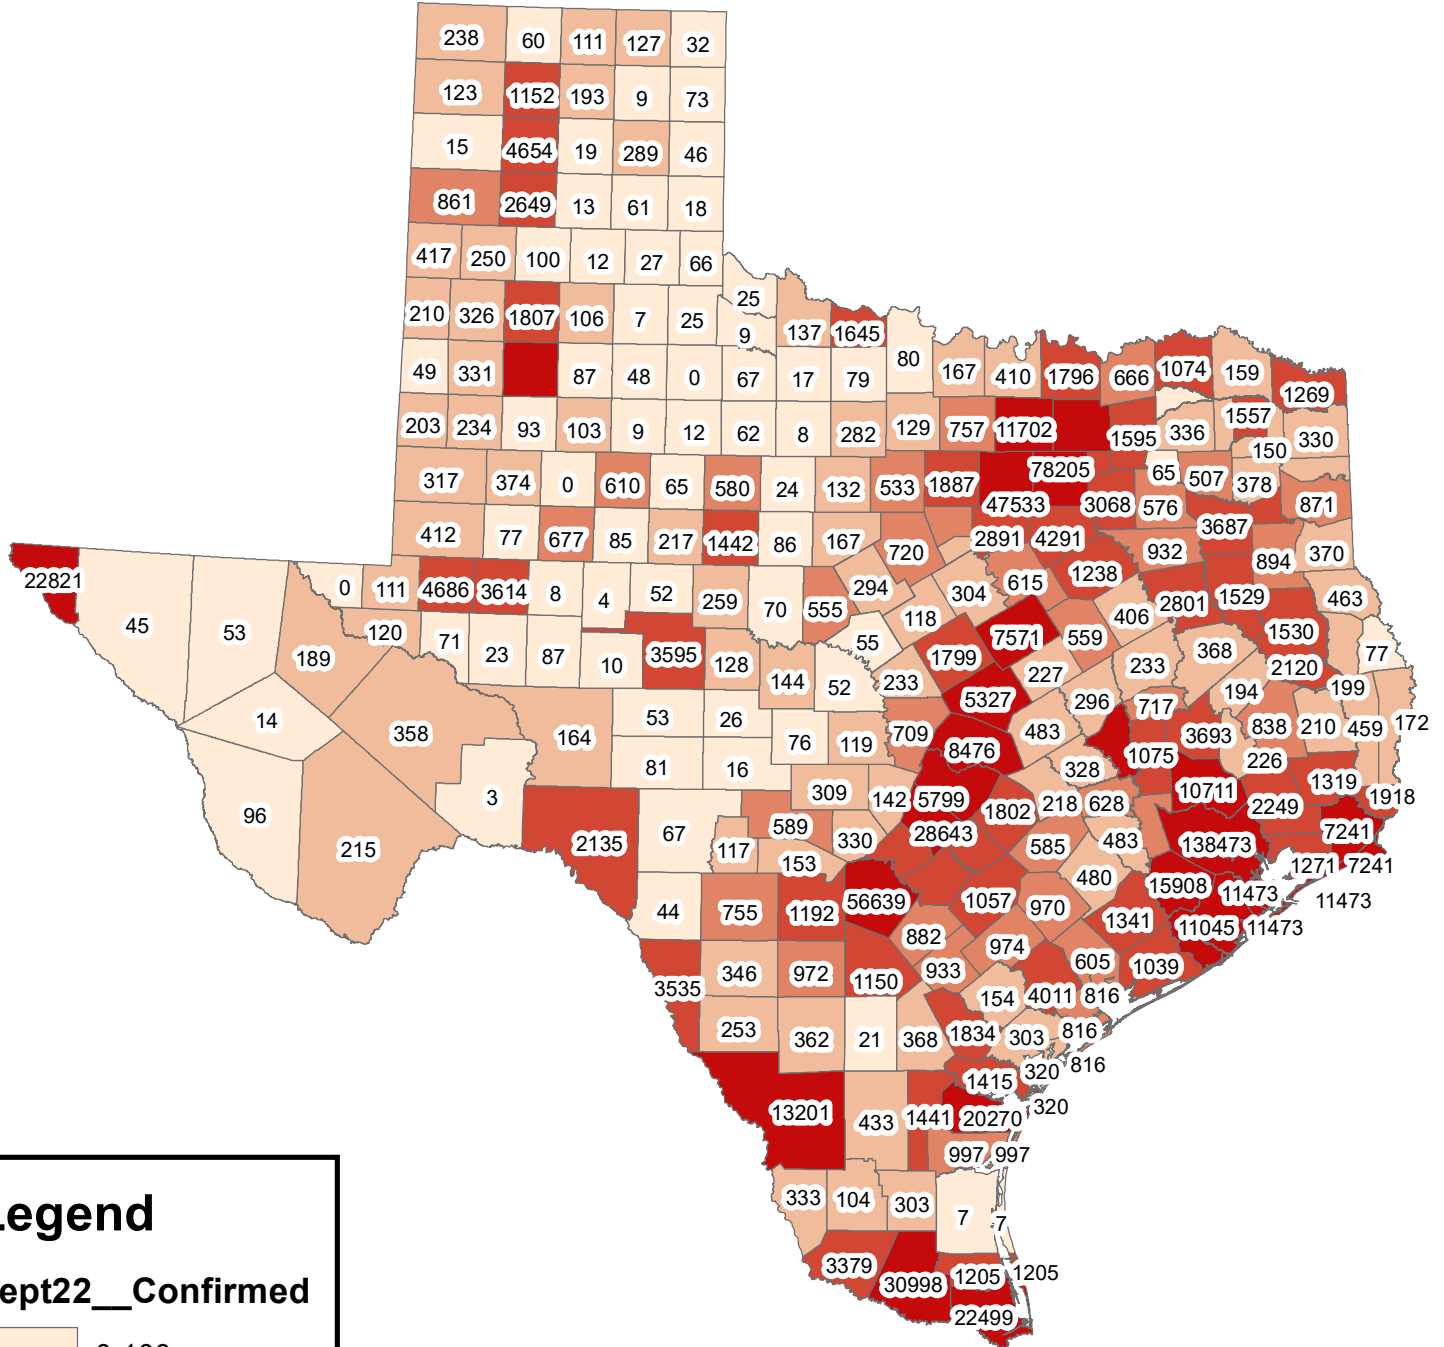

Texas Covid-19 Confirmed Cases September 22, 2020

Legend

Sept22__Confirmed

The City of Stephenville makes every effort to ensure this map is free of errors but does not warrant the map or its features. The City of Stephenville provides this map without any warranty of any kind whatsoever, either expressed or implied.

https://github.com/CSSEGISandData/COVID-19/tree/master/csse_covid_19_data/csse_covid_19_daily_reports