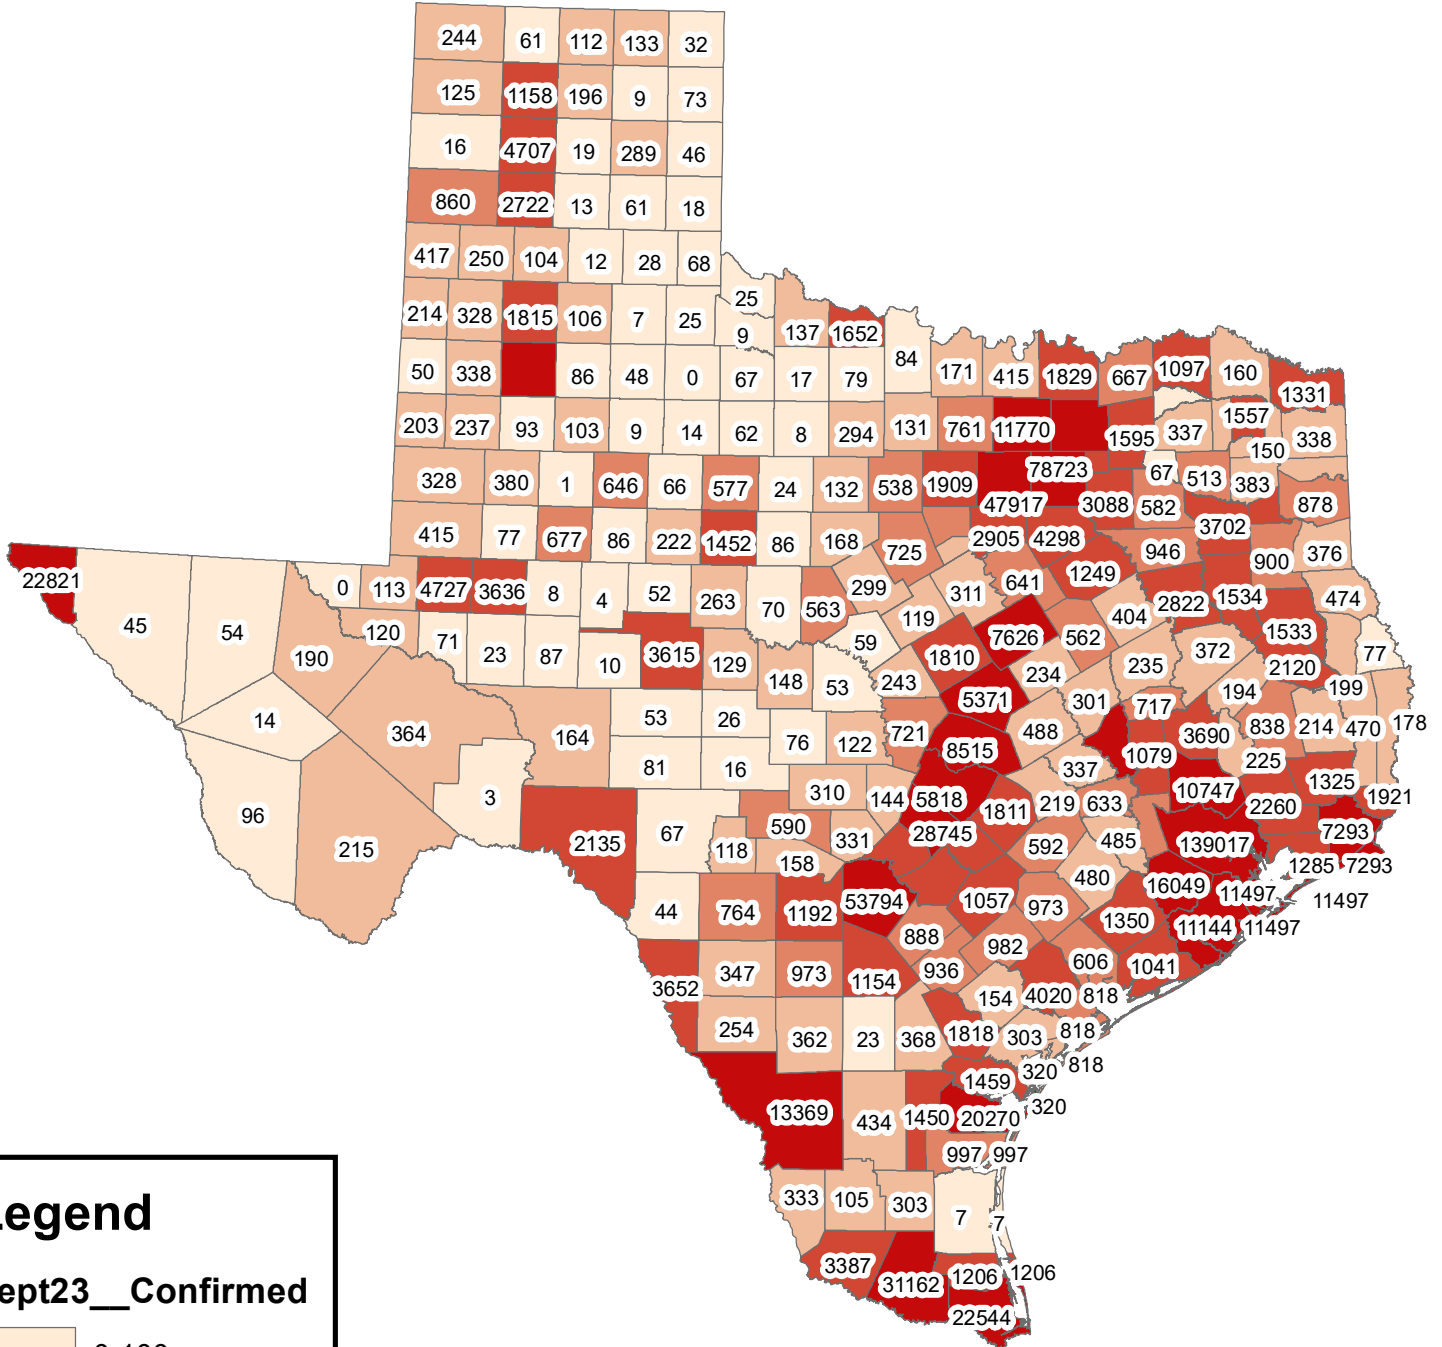

Texas Covid-19 Confirmed Cases September 23, 2020

Legend

Sept23__Confirmed

The City of Stephenville makes every effort to ensure this map is free of errors but does not warrant the map or its features. The City of Stephenville provides this map without any warranty of any kind whatsoever, either expressed or implied.

https://github.com/CSSEGISandData/COVID-19/tree/master/csse_covid_19_data/csse_covid_19_daily_reports