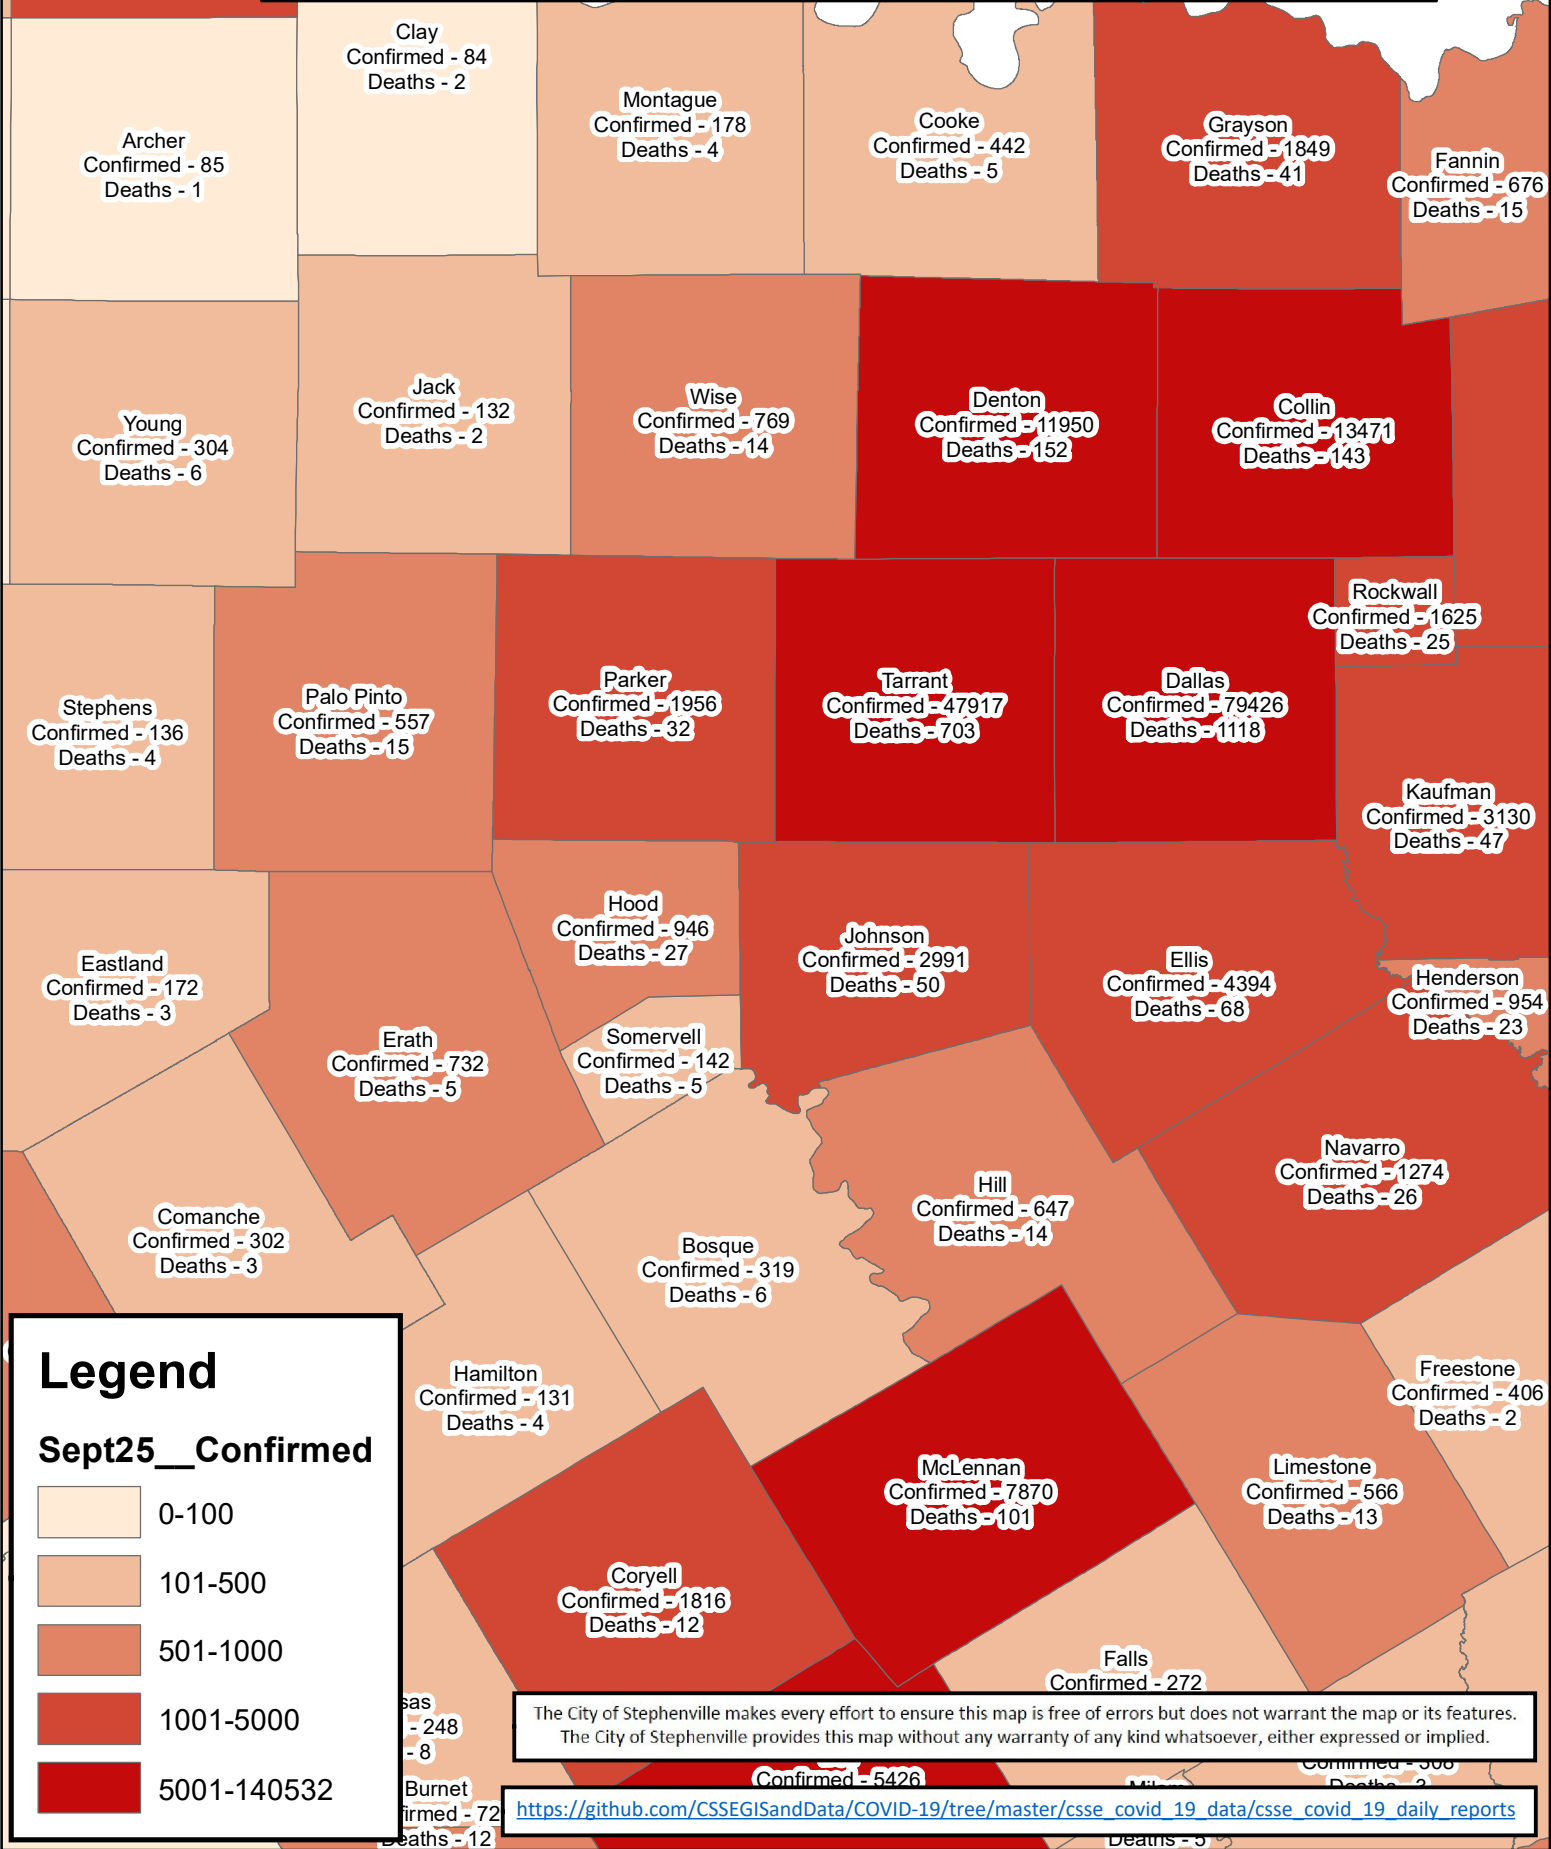

Erath County Area Covid-19 Confirmed Cases September 25, 2020

Legend

Sept25__Confirmed

- 0-100
- 101-500
- 501-1000
- 1001-5000
- 5001-140532

The City of Stephenville makes every effort to ensure this map is free of errors but does not warrant the map or its features. The City of Stephenville provides this map without any warranty of any kind whatsoever, either expressed or implied.

https://github.com/CSSEGISandData/COVID-19/tree/master/csse_covid_19_data/csse_covid_19_daily_reports