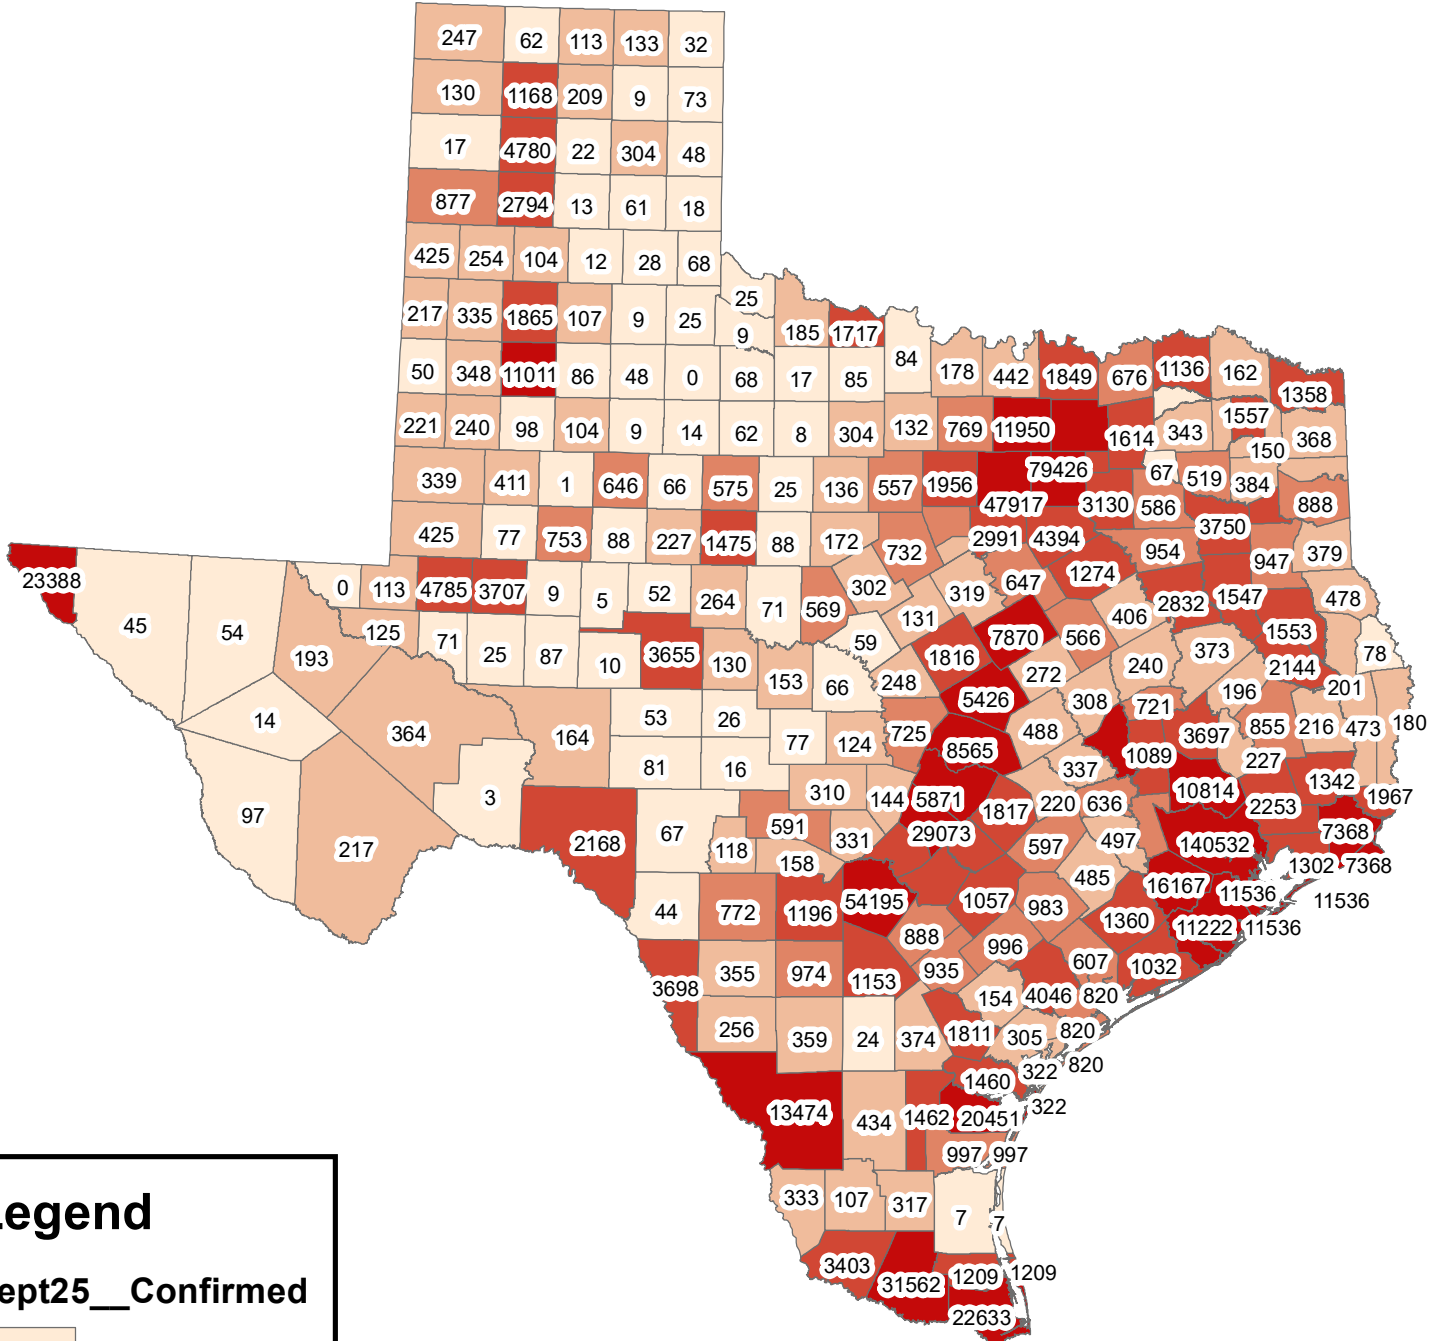

Texas Covid-19 Confirmed Cases September 25, 2020

Legend

Sept25__Confirmed

- 0-100
- 101-500
- 501-1000
- 1001-5000
- 5001-140532

The City of Stephenville makes every effort to ensure this map is free of errors but does not warrant the map or its features. The City of Stephenville provides this map without any warranty of any kind whatsoever, either expressed or implied.

https://github.com/CSSEGISandData/COVID-19/tree/master/csse_covid_19_data/csse_covid_19_daily_reports