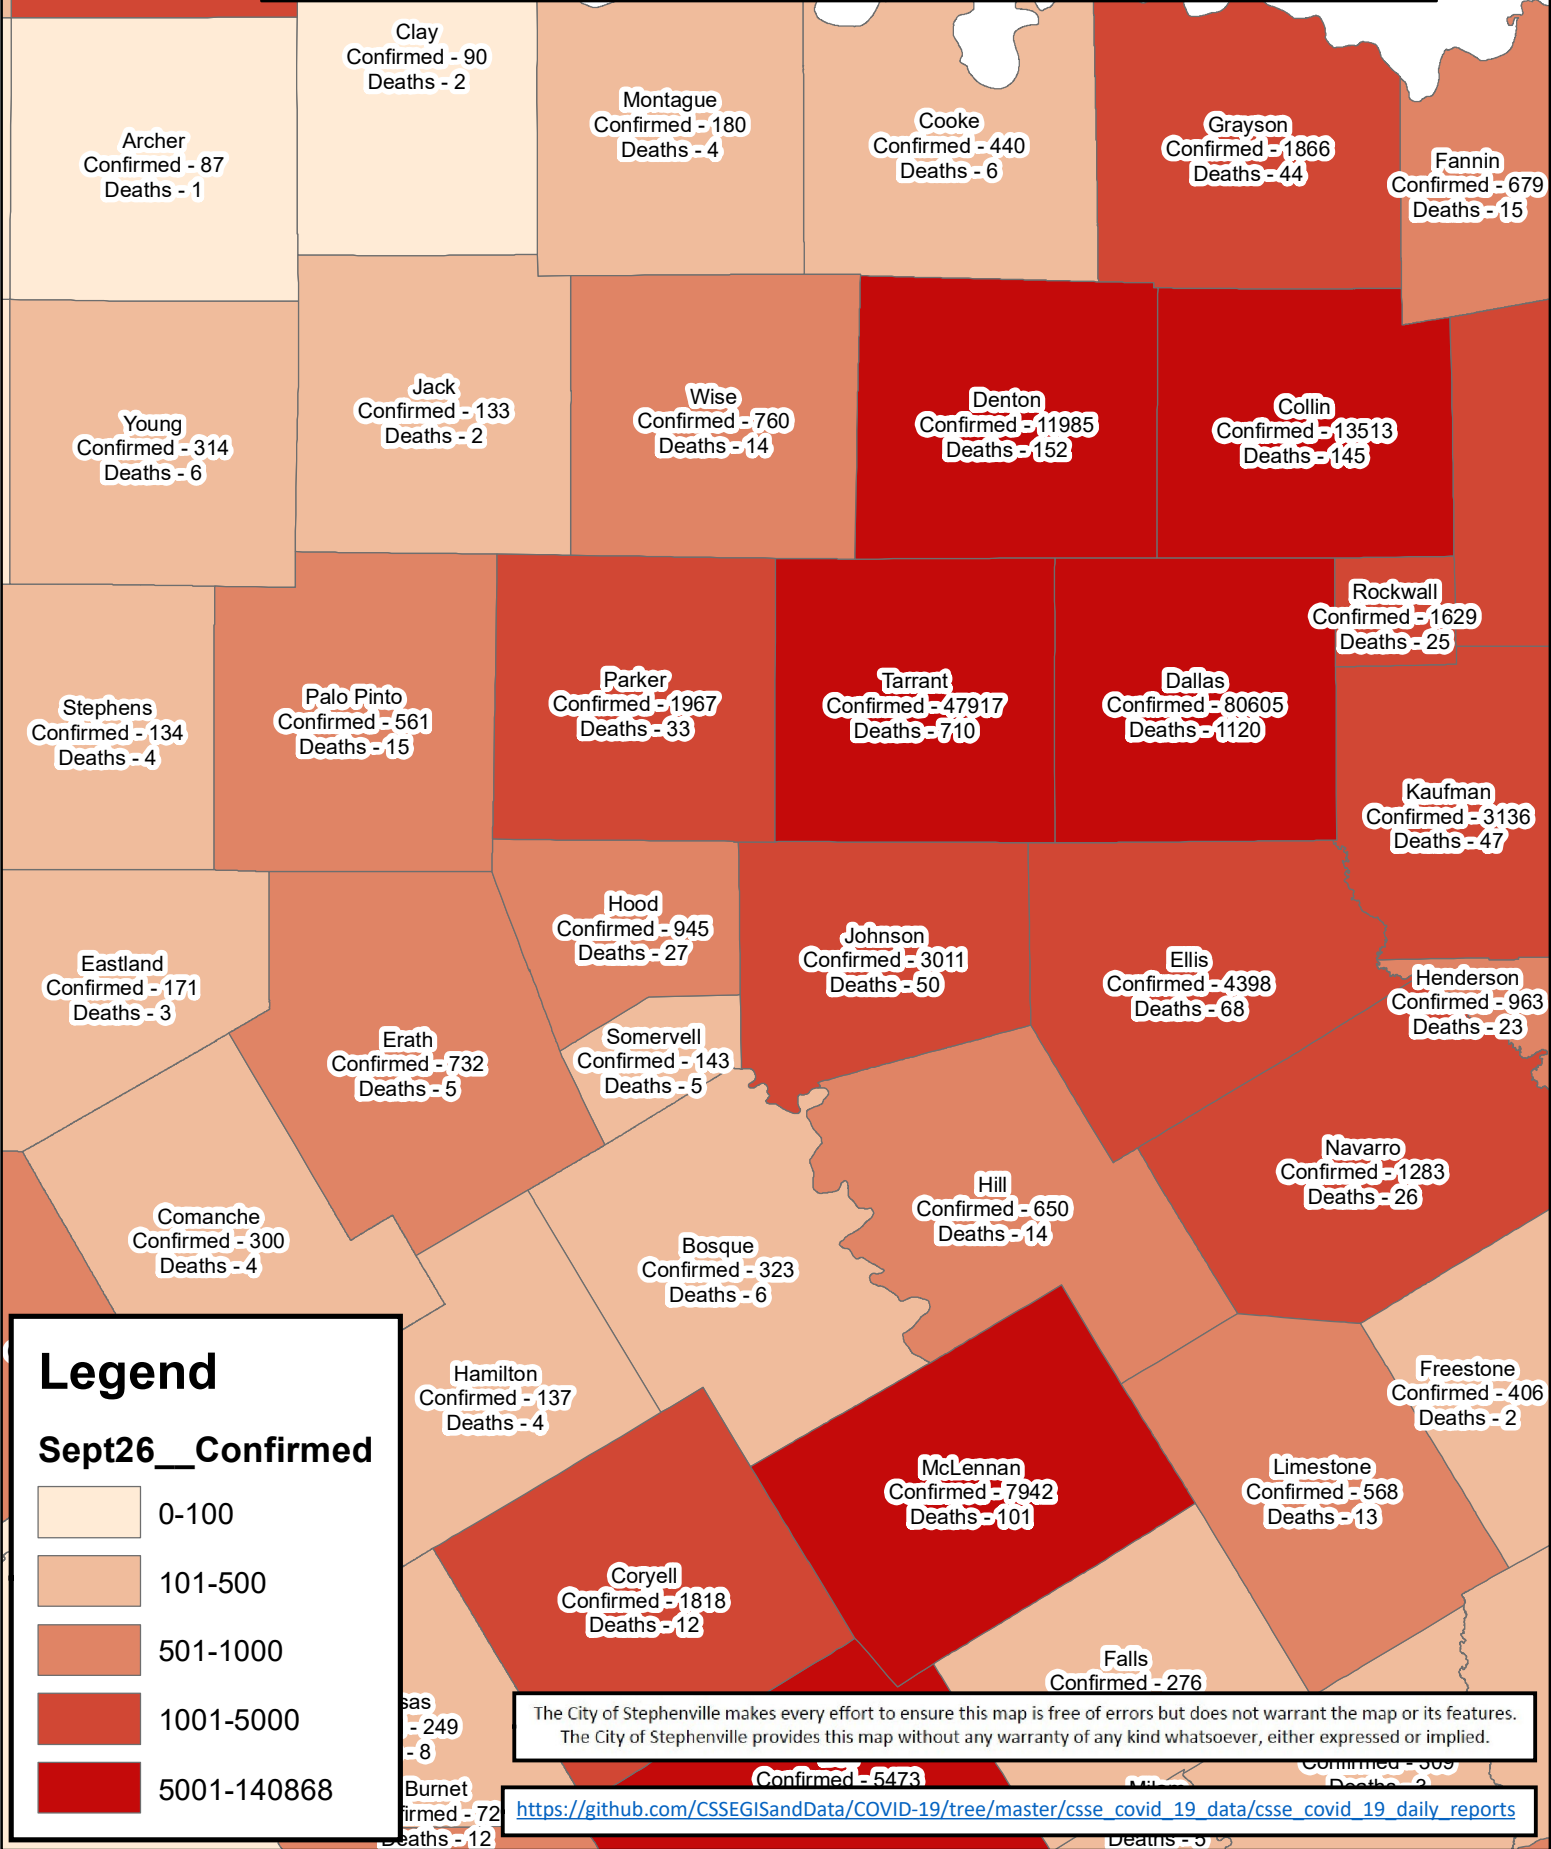

Erath County Area Covid-19 Confirmed Cases September 26, 2020

Legend

Sept26__Confirmed

- 0-100
- 101-500
- 501-1000
- 1001-5000
- 5001-140868

The City of Stephenville makes every effort to ensure this map is free of errors but does not warrant the map or its features. The City of Stephenville provides this map without any warranty of any kind whatsoever, either expressed or implied.

https://github.com/CSSEGISandData/COVID-19/tree/master/csse_covid_19_data/csse_covid_19_daily_reports