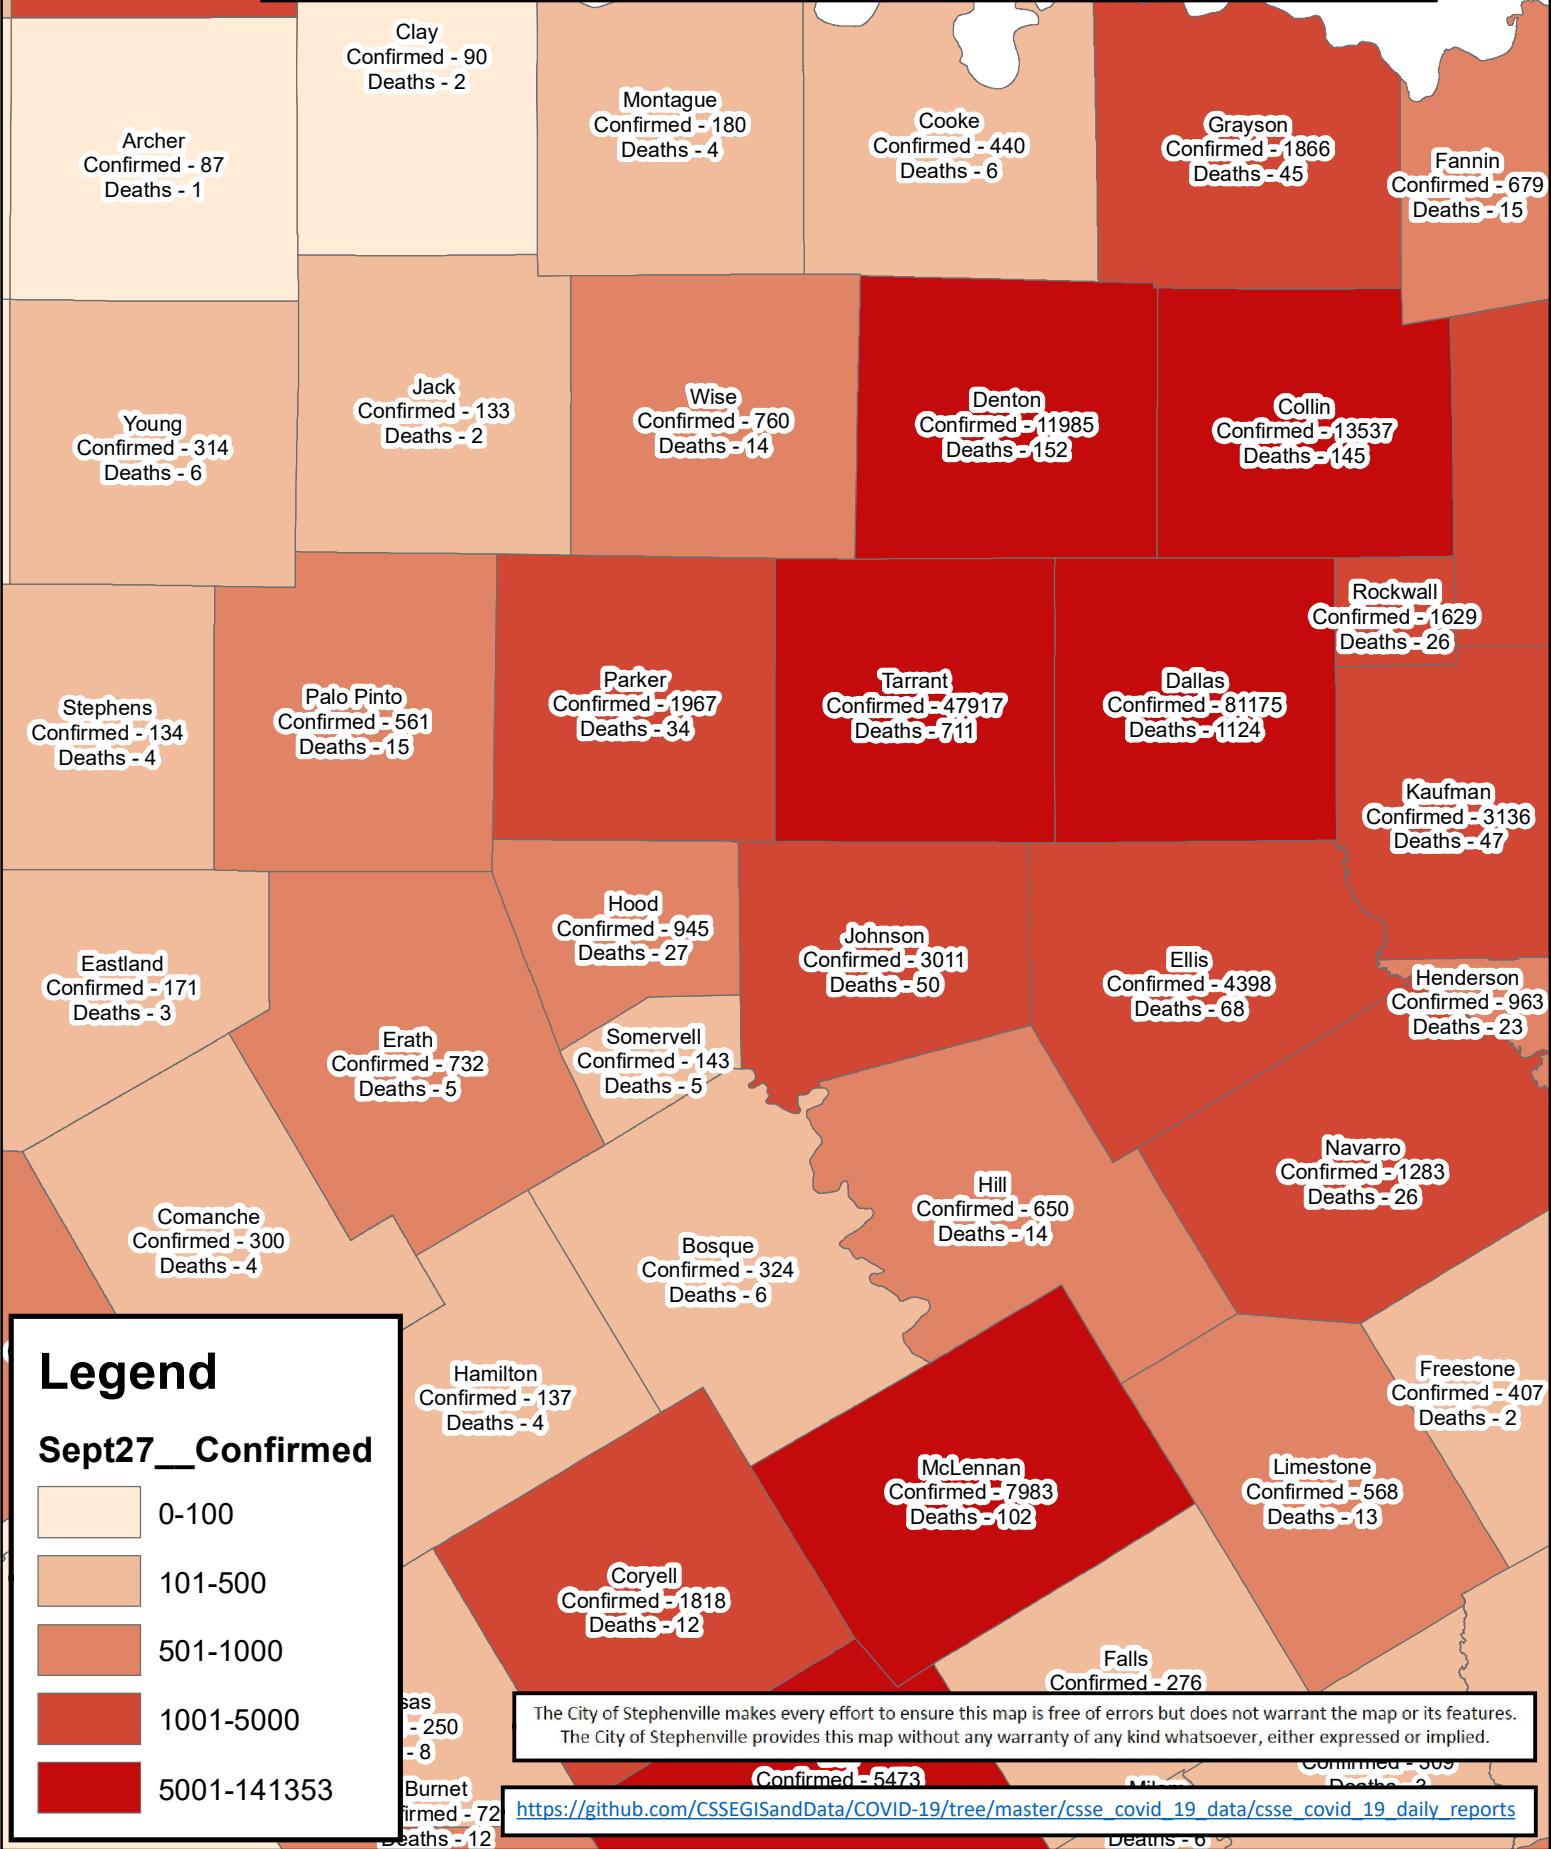

# Erath County Area Covid-19 Confirmed Cases September 27, 2020

### Legend

Sept27\_\_Confirmed

- 0-100
- 101-500
- 501-1000
- 1001-5000
- 5001-141353

The City of Stephenville makes every effort to ensure this map is free of errors but does not warrant the map or its features. The City of Stephenville provides this map without any warranty of any kind whatsoever, either expressed or implied.

[https://github.com/CSSEGISandData/COVID-19/tree/master/csse\\_covid\\_19\\_data/csse\\_covid\\_19\\_daily\\_reports](https://github.com/CSSEGISandData/COVID-19/tree/master/csse_covid_19_data/csse_covid_19_daily_reports)