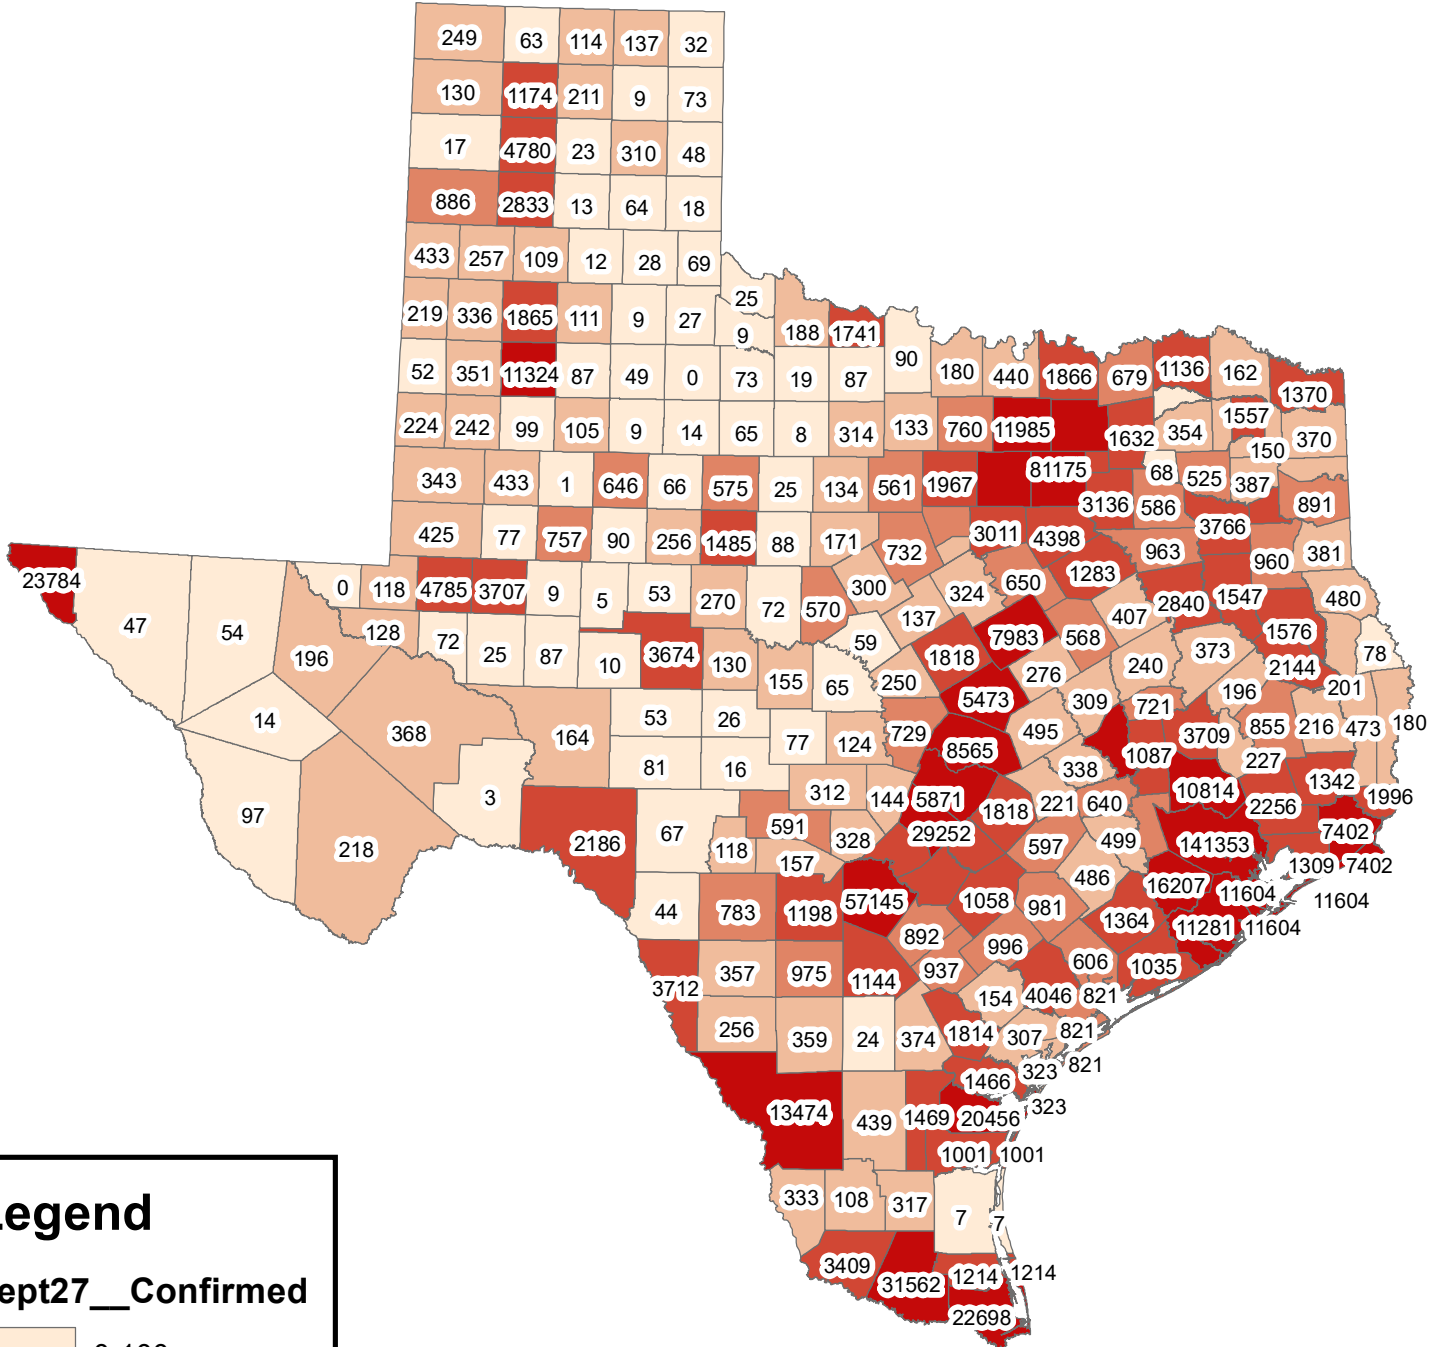

# Texas Covid-19 Confirmed Cases September 27, 2020

## Legend

Sept27\_\_Confirmed

- 0-100
- 101-500
- 501-1000
- 1001-5000
- 5001-141353

The City of Stephenville makes every effort to ensure this map is free of errors but does not warrant the map or its features. The City of Stephenville provides this map without any warranty of any kind whatsoever, either expressed or implied.