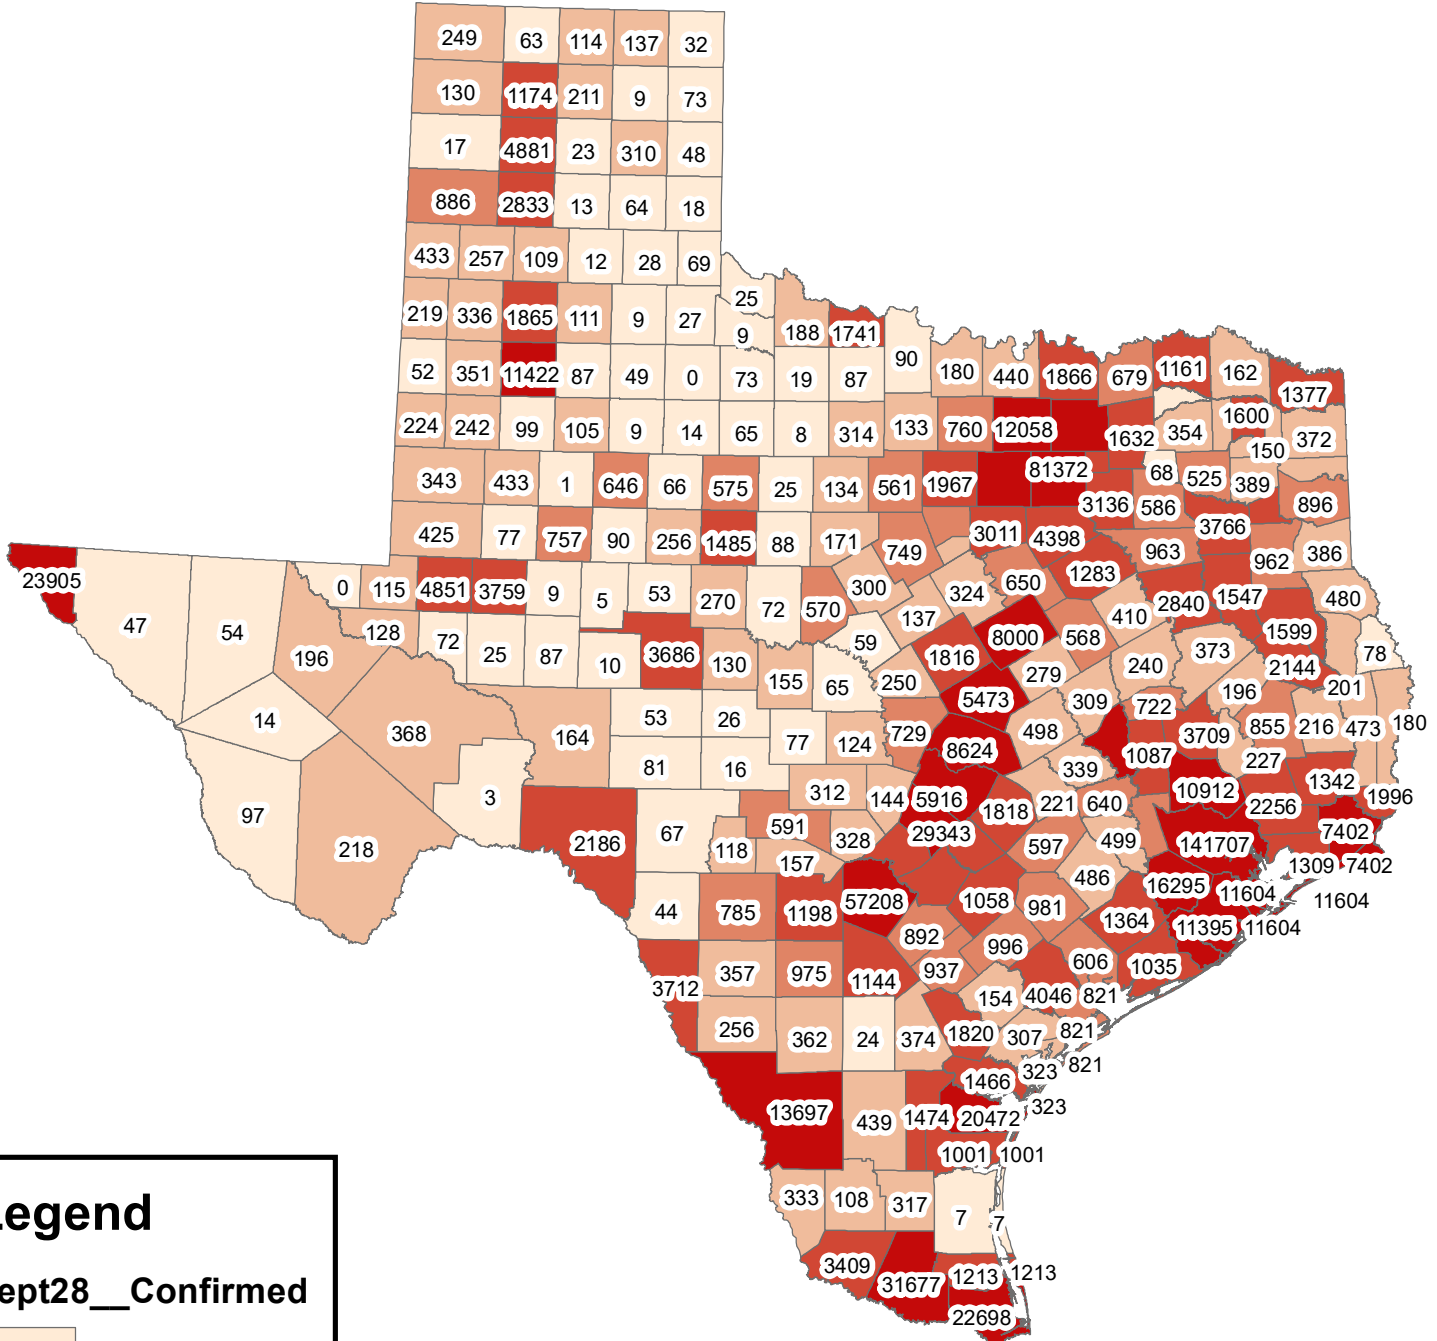

Texas Covid-19 Confirmed Cases September 28, 2020

Legend

Sept28__Confirmed

- 0-100
- 101-500
- 501-1000
- 1001-5000
- 5001-141707

The City of Stephenville makes every effort to ensure this map is free of errors but does not warrant the map or its features. The City of Stephenville provides this map without any warranty of any kind whatsoever, either expressed or implied.

https://github.com/CSSEGISandData/COVID-19/tree/master/csse_covid_19_data/csse_covid_19_daily_reports