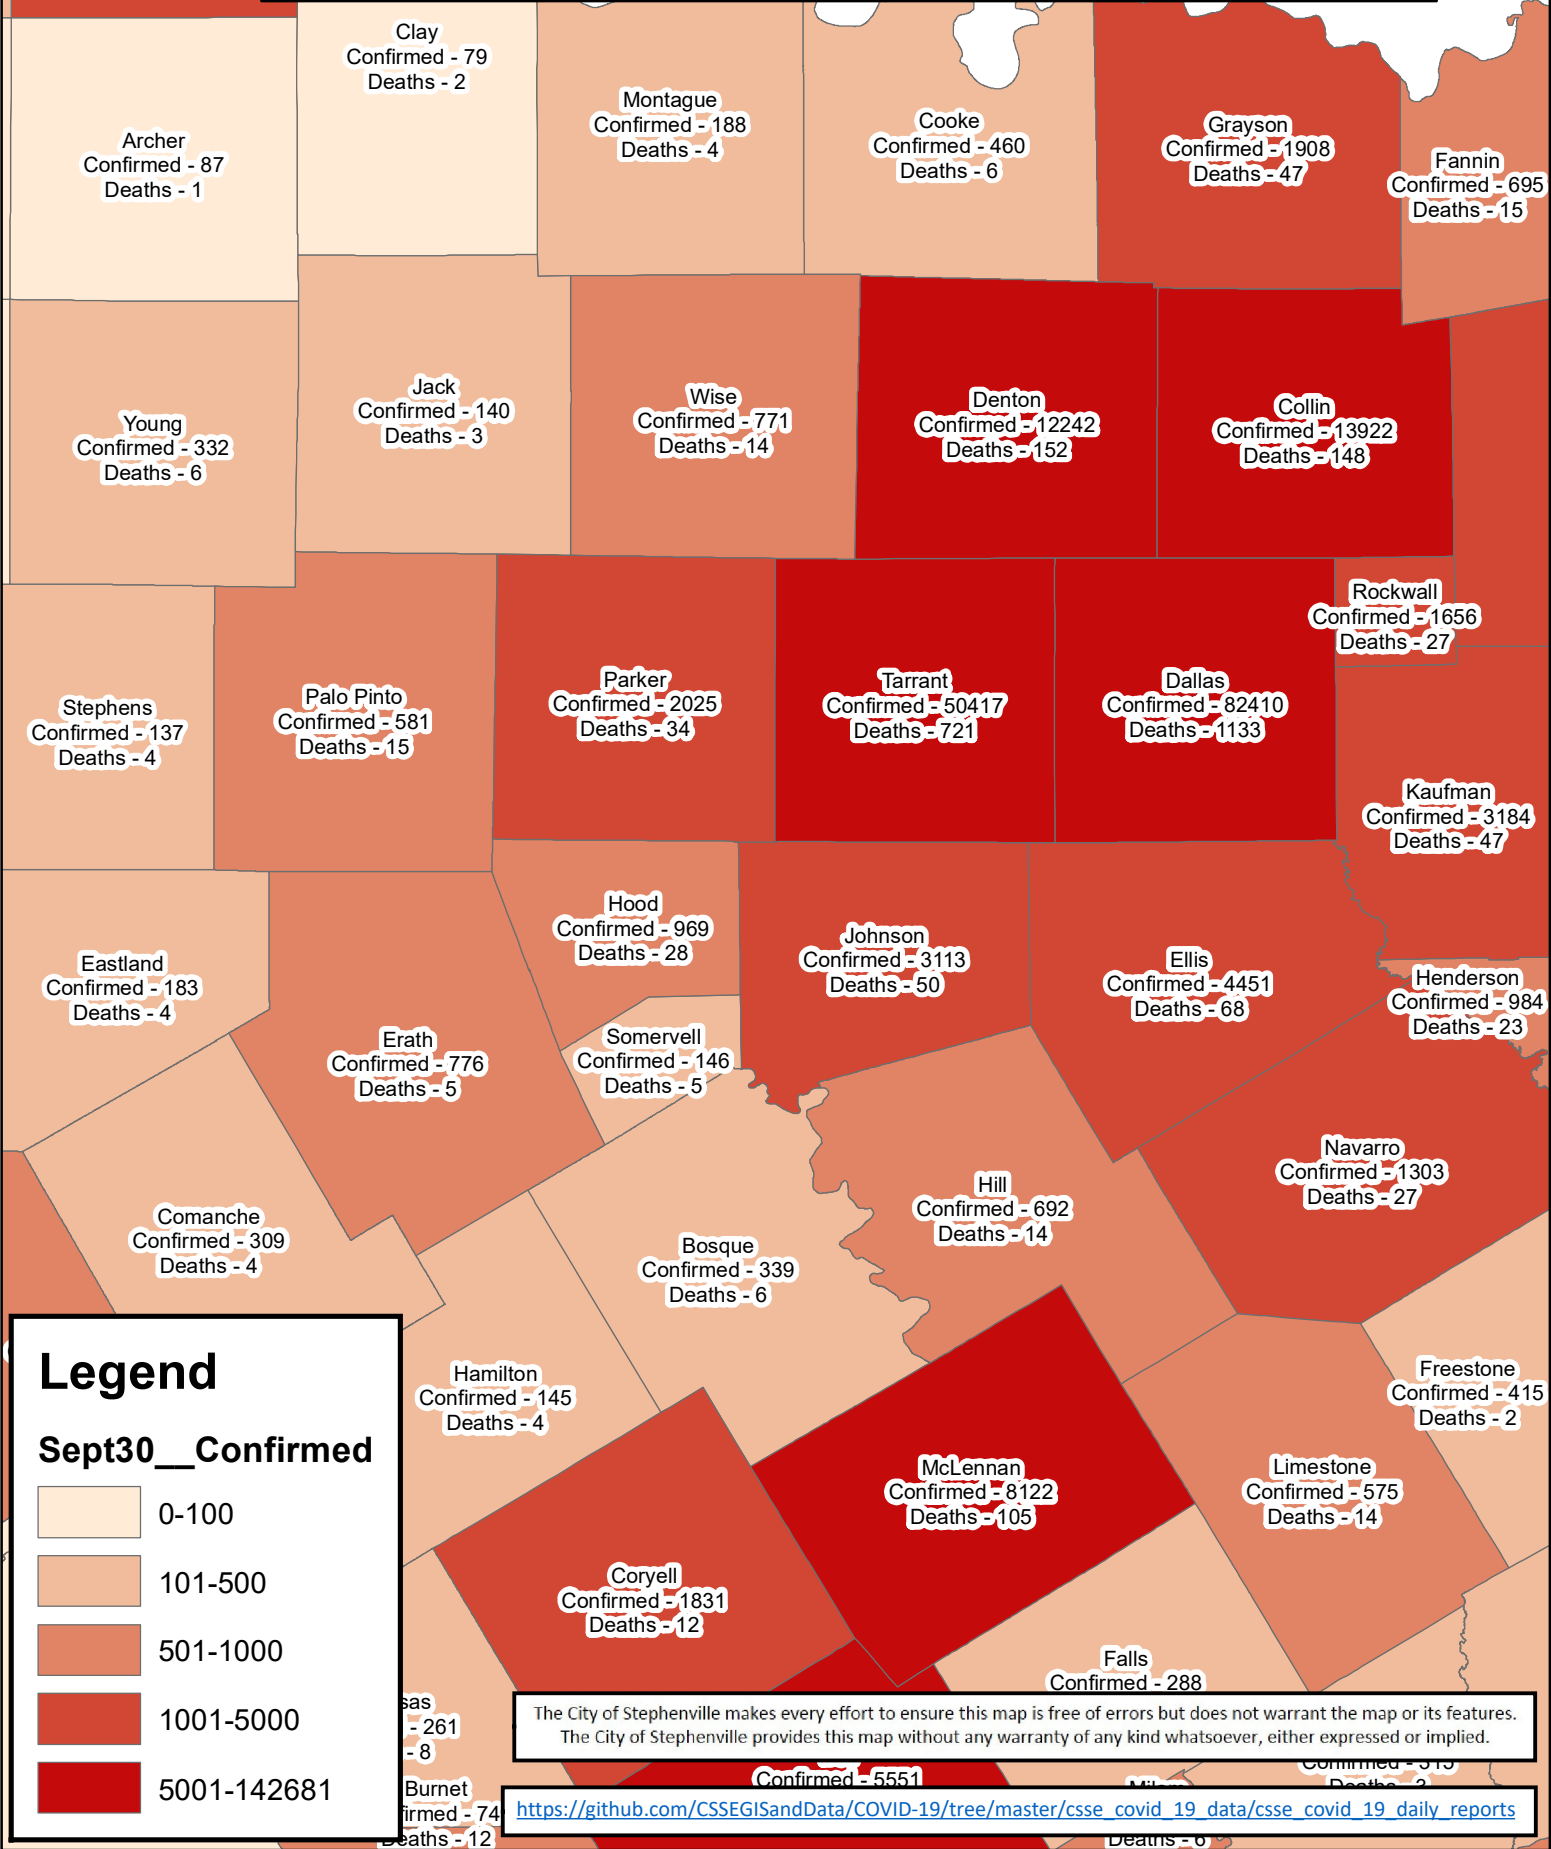

Erath County Area Covid-19 Confirmed Cases September 30, 2020

Legend

Sept30__Confirmed

- 0-100
- 101-500
- 501-1000
- 1001-5000
- 5001-142681

The City of Stephenville makes every effort to ensure this map is free of errors but does not warrant the map or its features. The City of Stephenville provides this map without any warranty of any kind whatsoever, either expressed or implied.

https://github.com/CSSEGISandData/COVID-19/tree/master/csse_covid_19_data/csse_covid_19_daily_reports