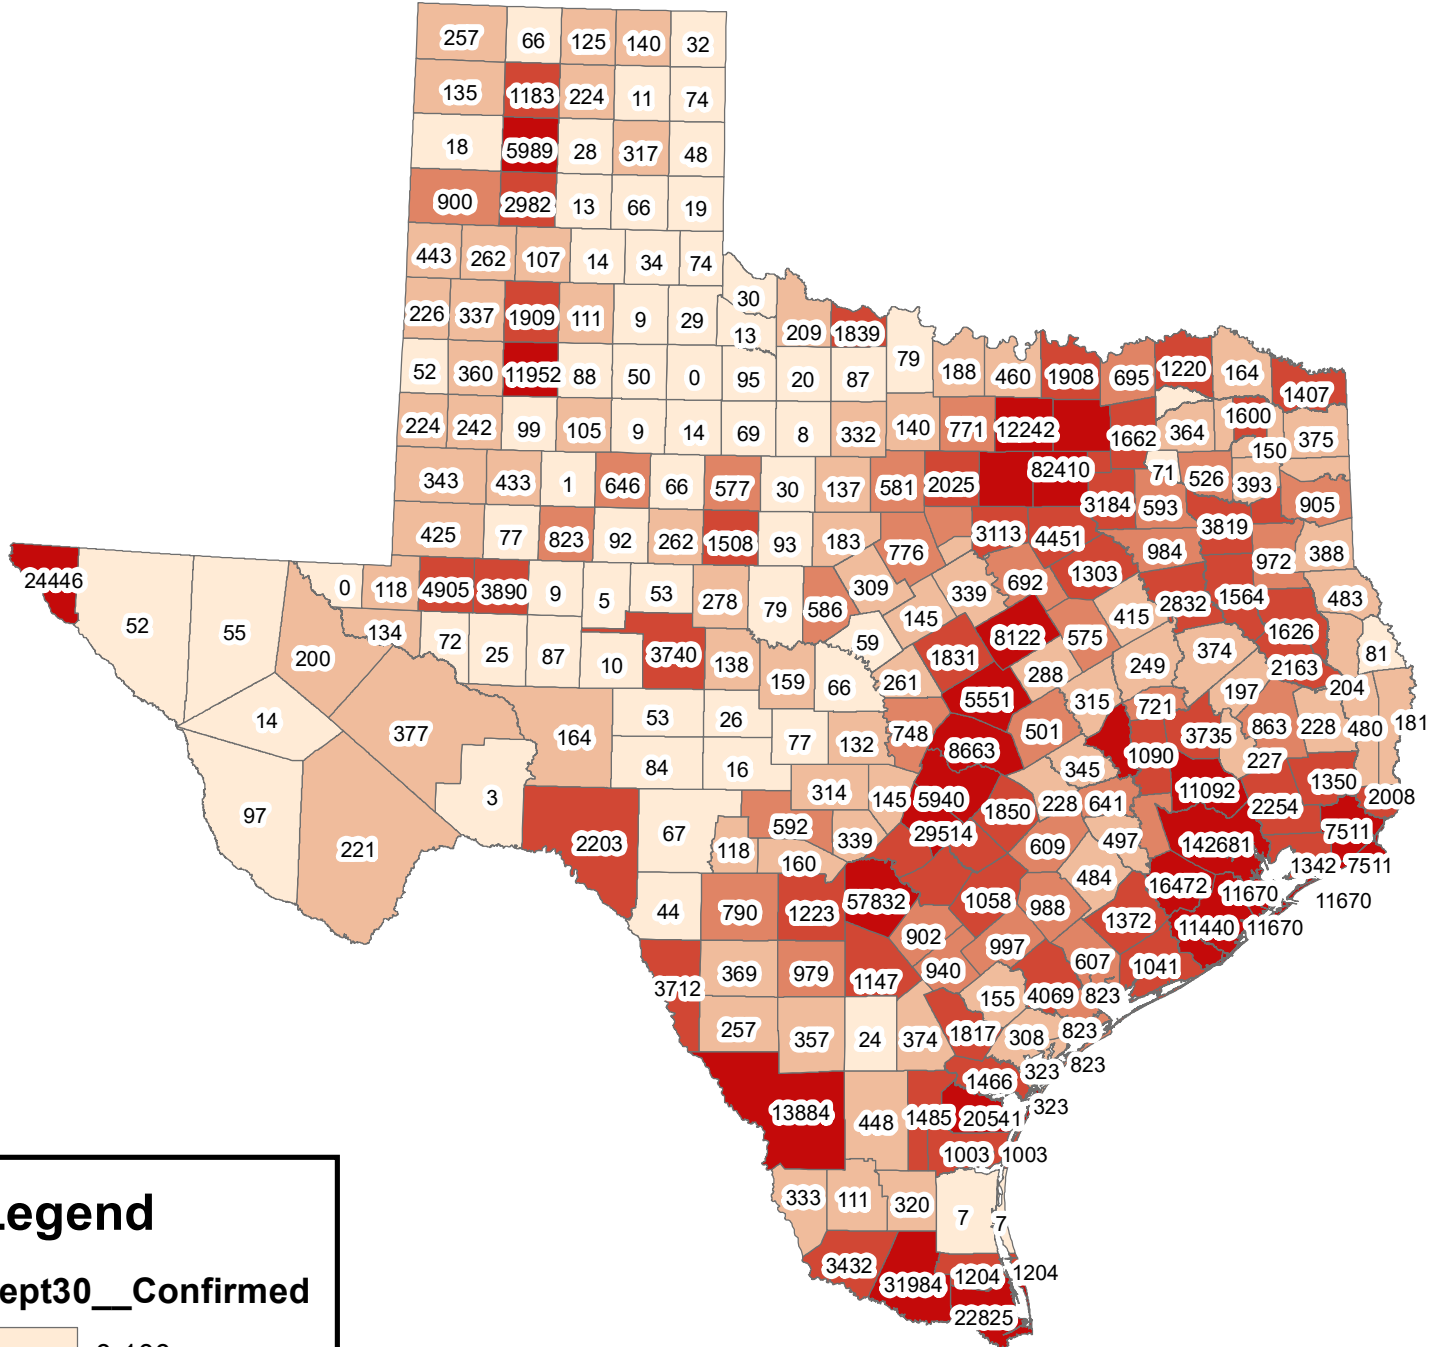

# Texas Covid-19 Confirmed Cases September 30, 2020

## Legend