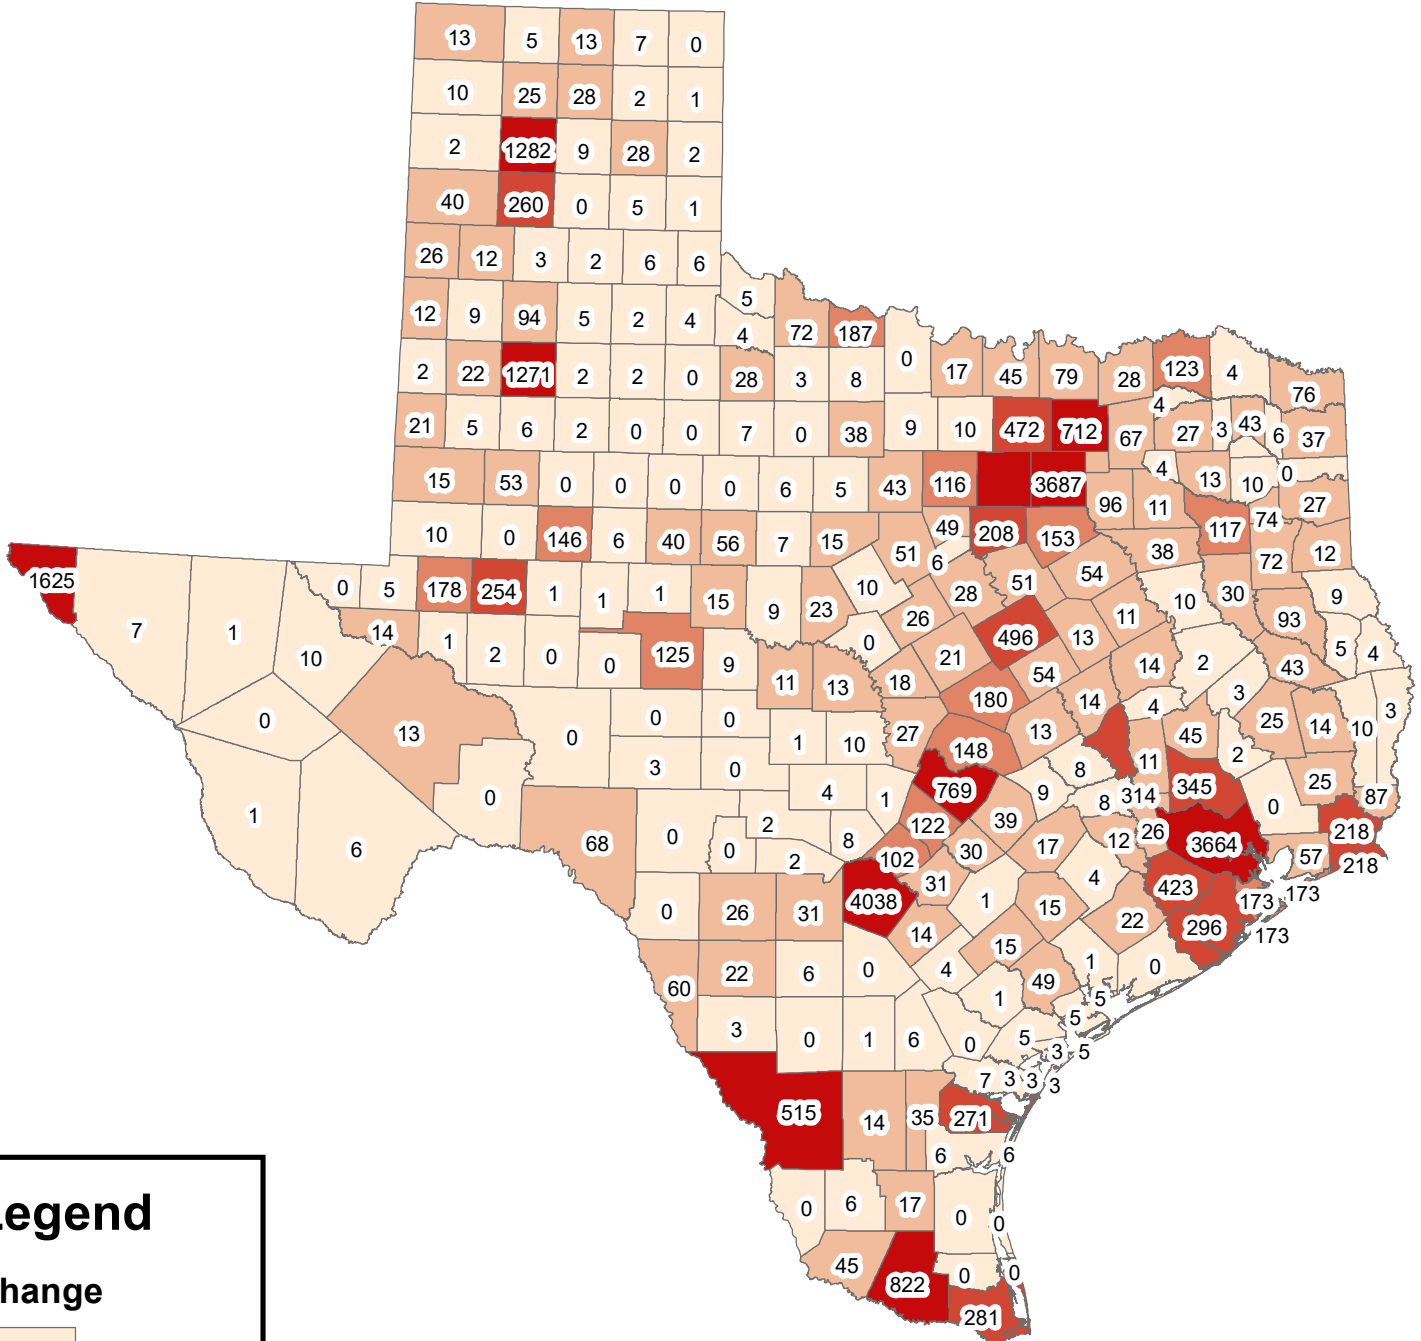

Texas Covid-19 Confirmed Cases Change September 23 - 30, 2020

Legend

Change

- 0 - 10
- 11 - 100
- 101 - 200
- 201 - 500
- 501 - 4038

The City of Stephenville makes every effort to ensure this map is free of errors but does not warrant the map or its features. The City of Stephenville provides this map without any warranty of any kind whatsoever, either expressed or implied.

https://github.com/CSSEGISandData/COVID-19/tree/master/csse_covid_19_data/csse_covid_19_daily_reports