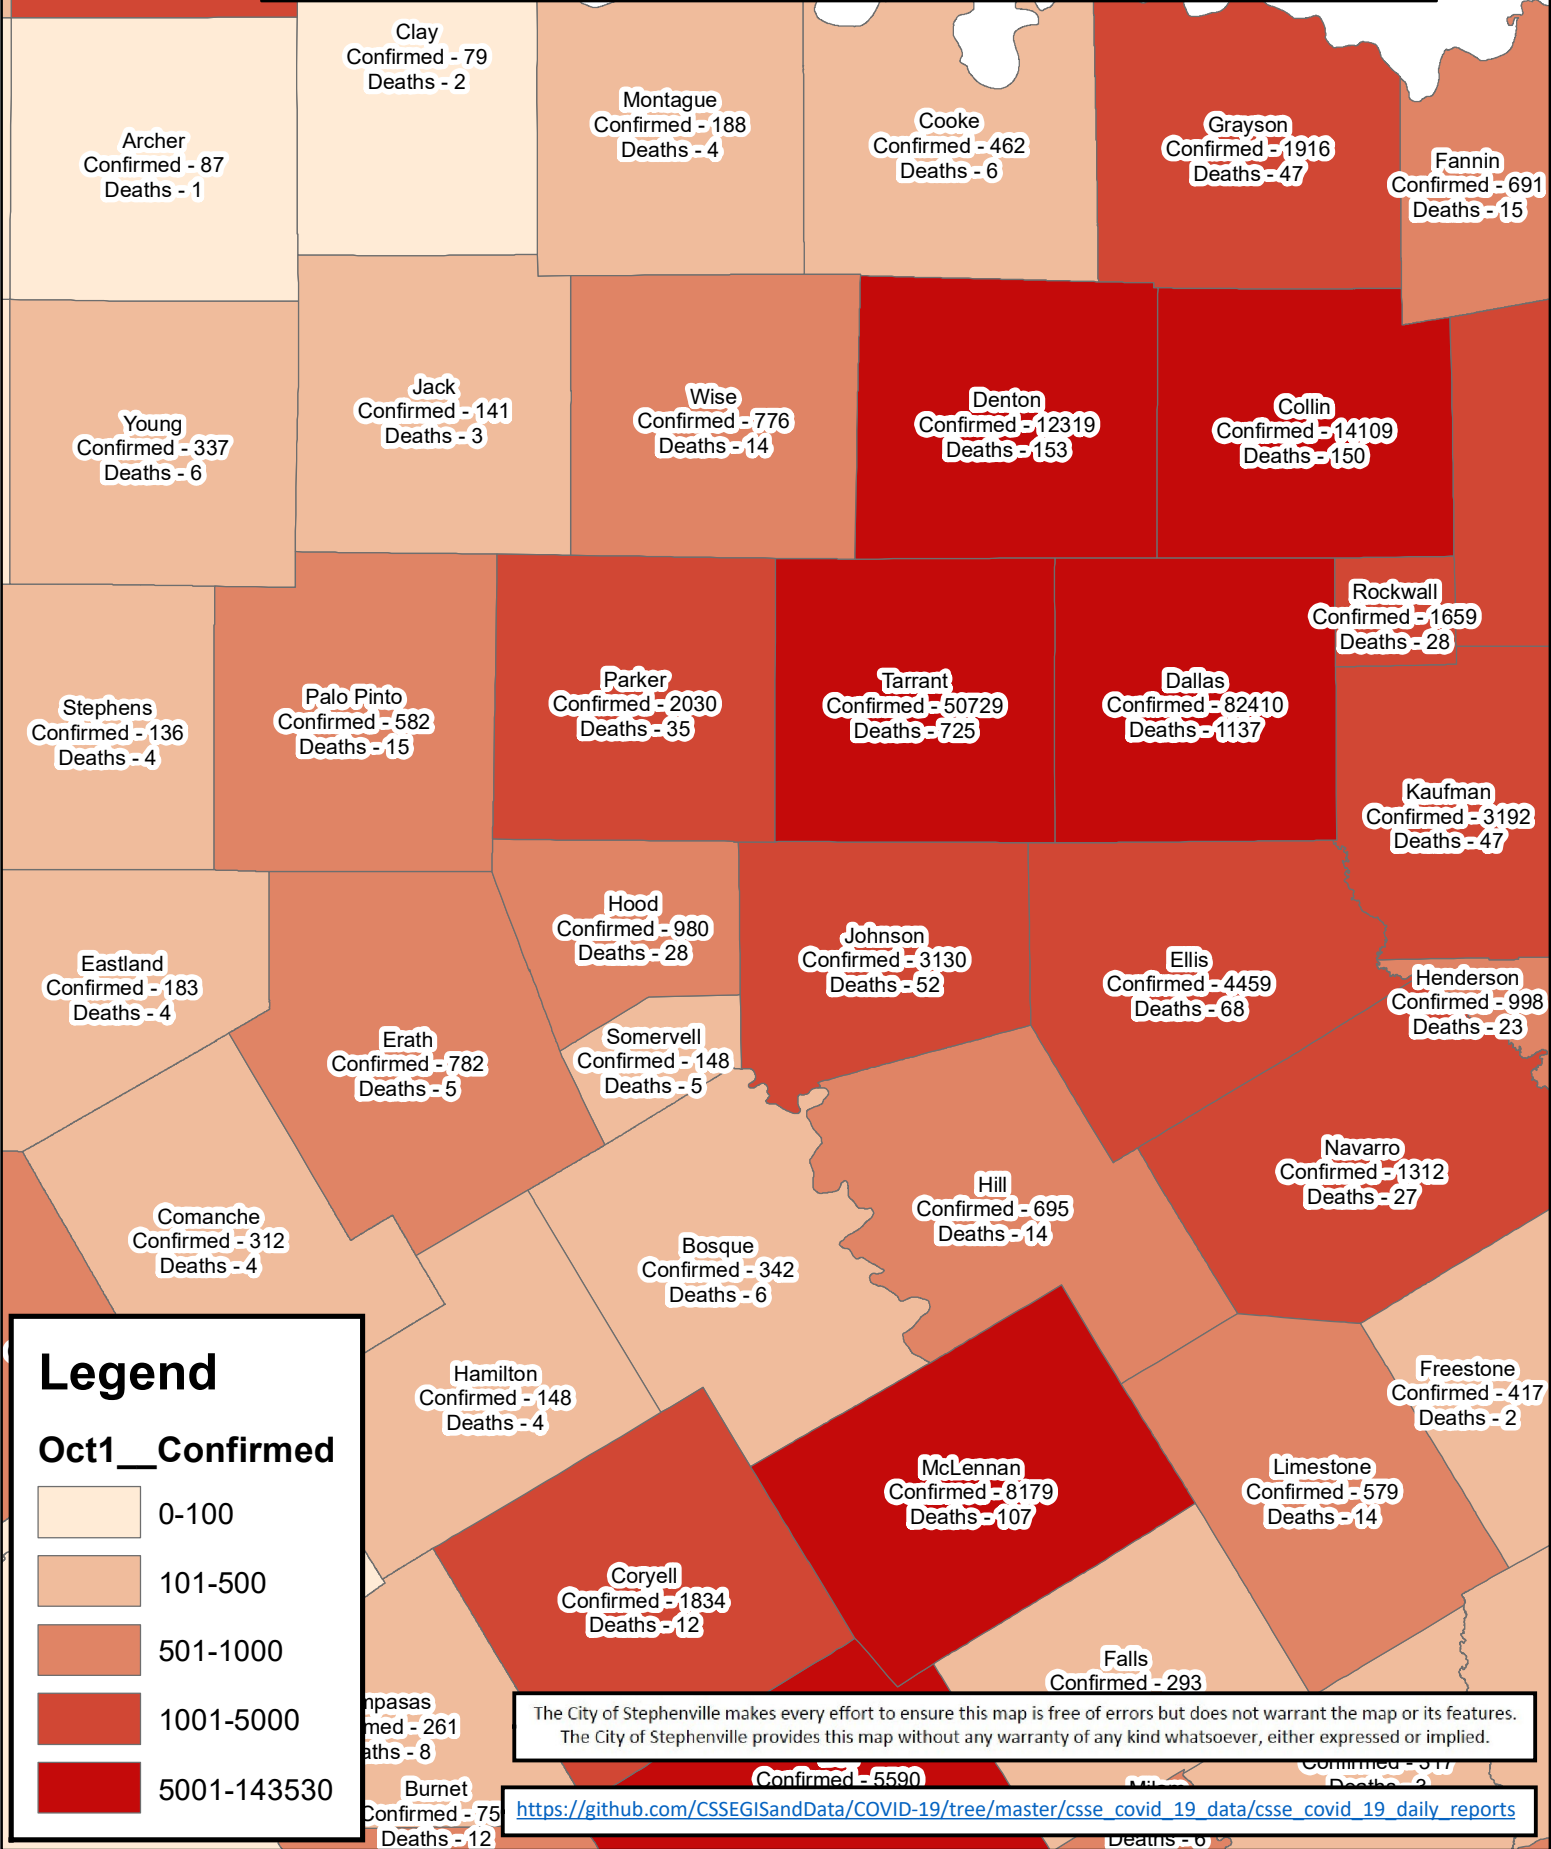

Erath County Area Covid-19 Confirmed Cases

October 1, 2020

Legend

Oct1__Confirmed

- 0-100
- 101-500
- 501-1000
- 1001-5000
- 5001-143530

The City of Stephenville makes every effort to ensure this map is free of errors but does not warrant the map or its features. The City of Stephenville provides this map without any warranty of any kind whatsoever, either expressed or implied.

https://github.com/CSSEGISandData/COVID-19/tree/master/csse_covid_19_data/csse_covid_19_daily_reports