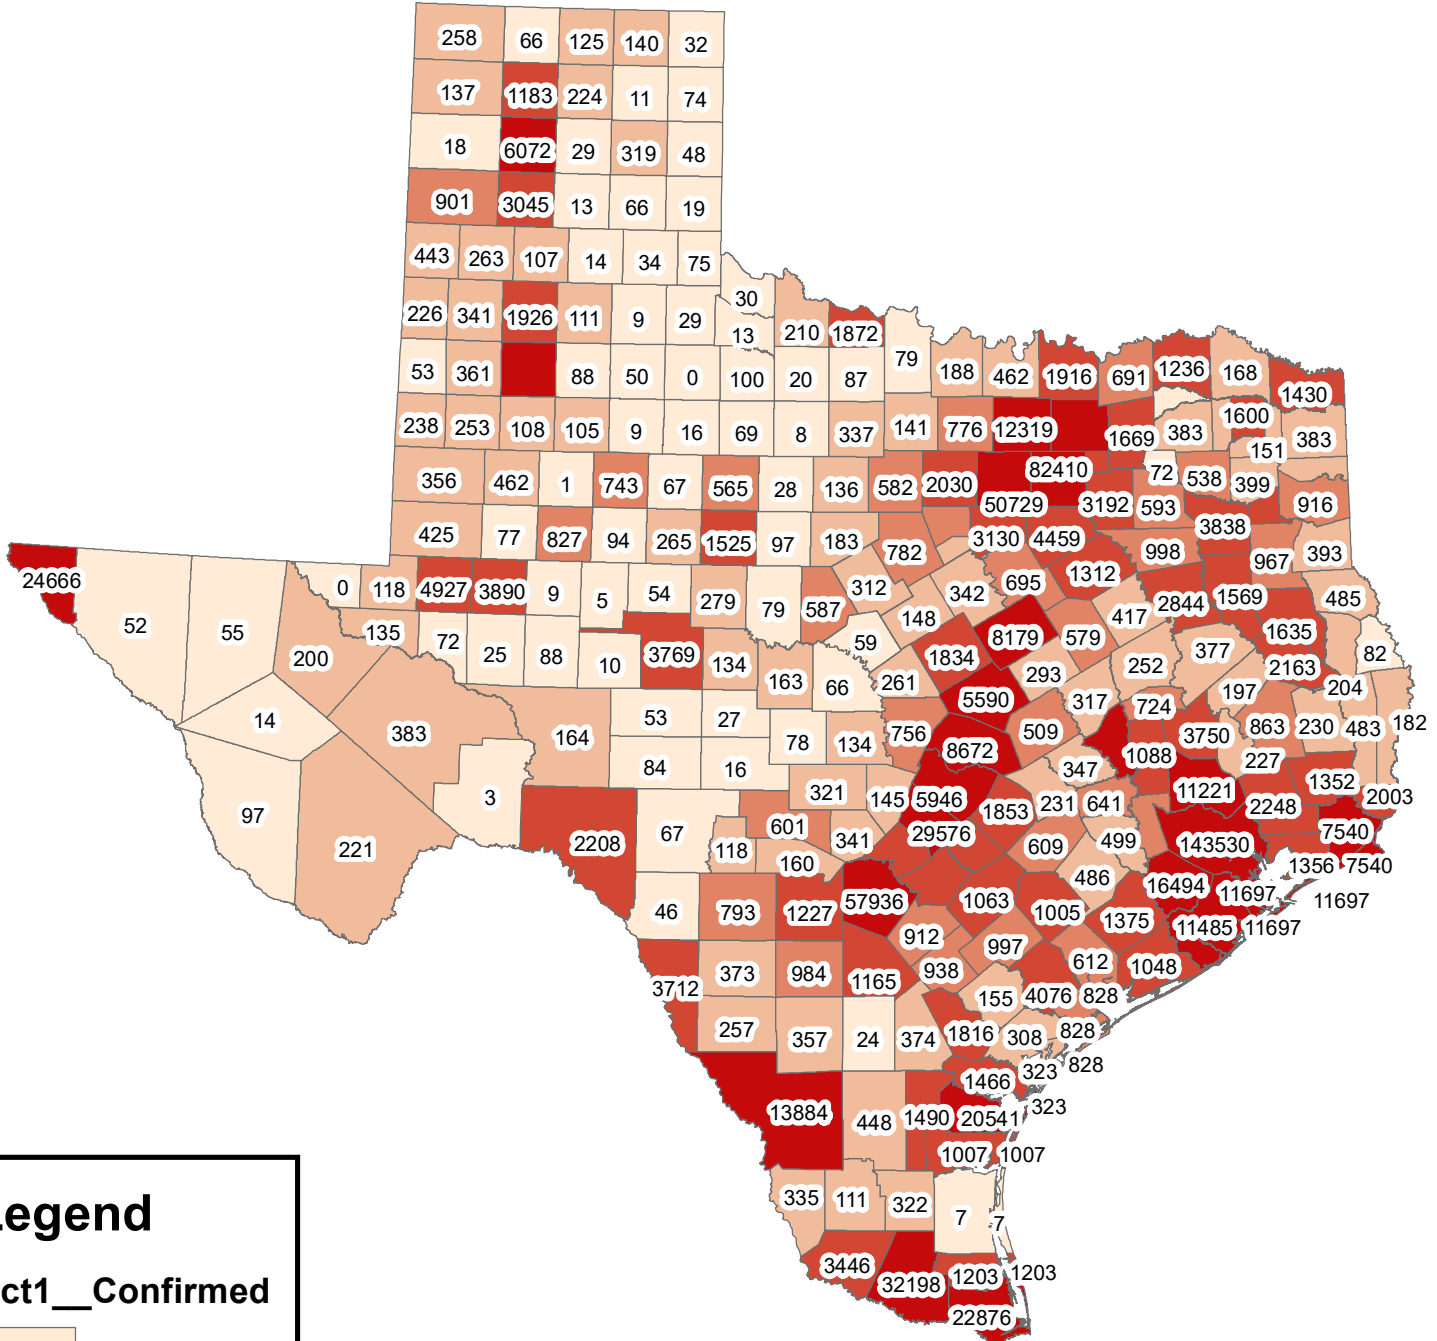

Texas Covid-19 Confirmed Cases October 1, 2020

Legend

Oct1__Confirmed

- 0-100
- 101-500
- 501-1000
- 1001-5000
- 5001-143530

The City of Stephenville makes every effort to ensure this map is free of errors but does not warrant the map or its features. The City of Stephenville provides this map without any warranty of any kind whatsoever, either expressed or implied.

https://github.com/CSSEGISandData/COVID-19/tree/master/csse_covid_19_data/csse_covid_19_daily_reports