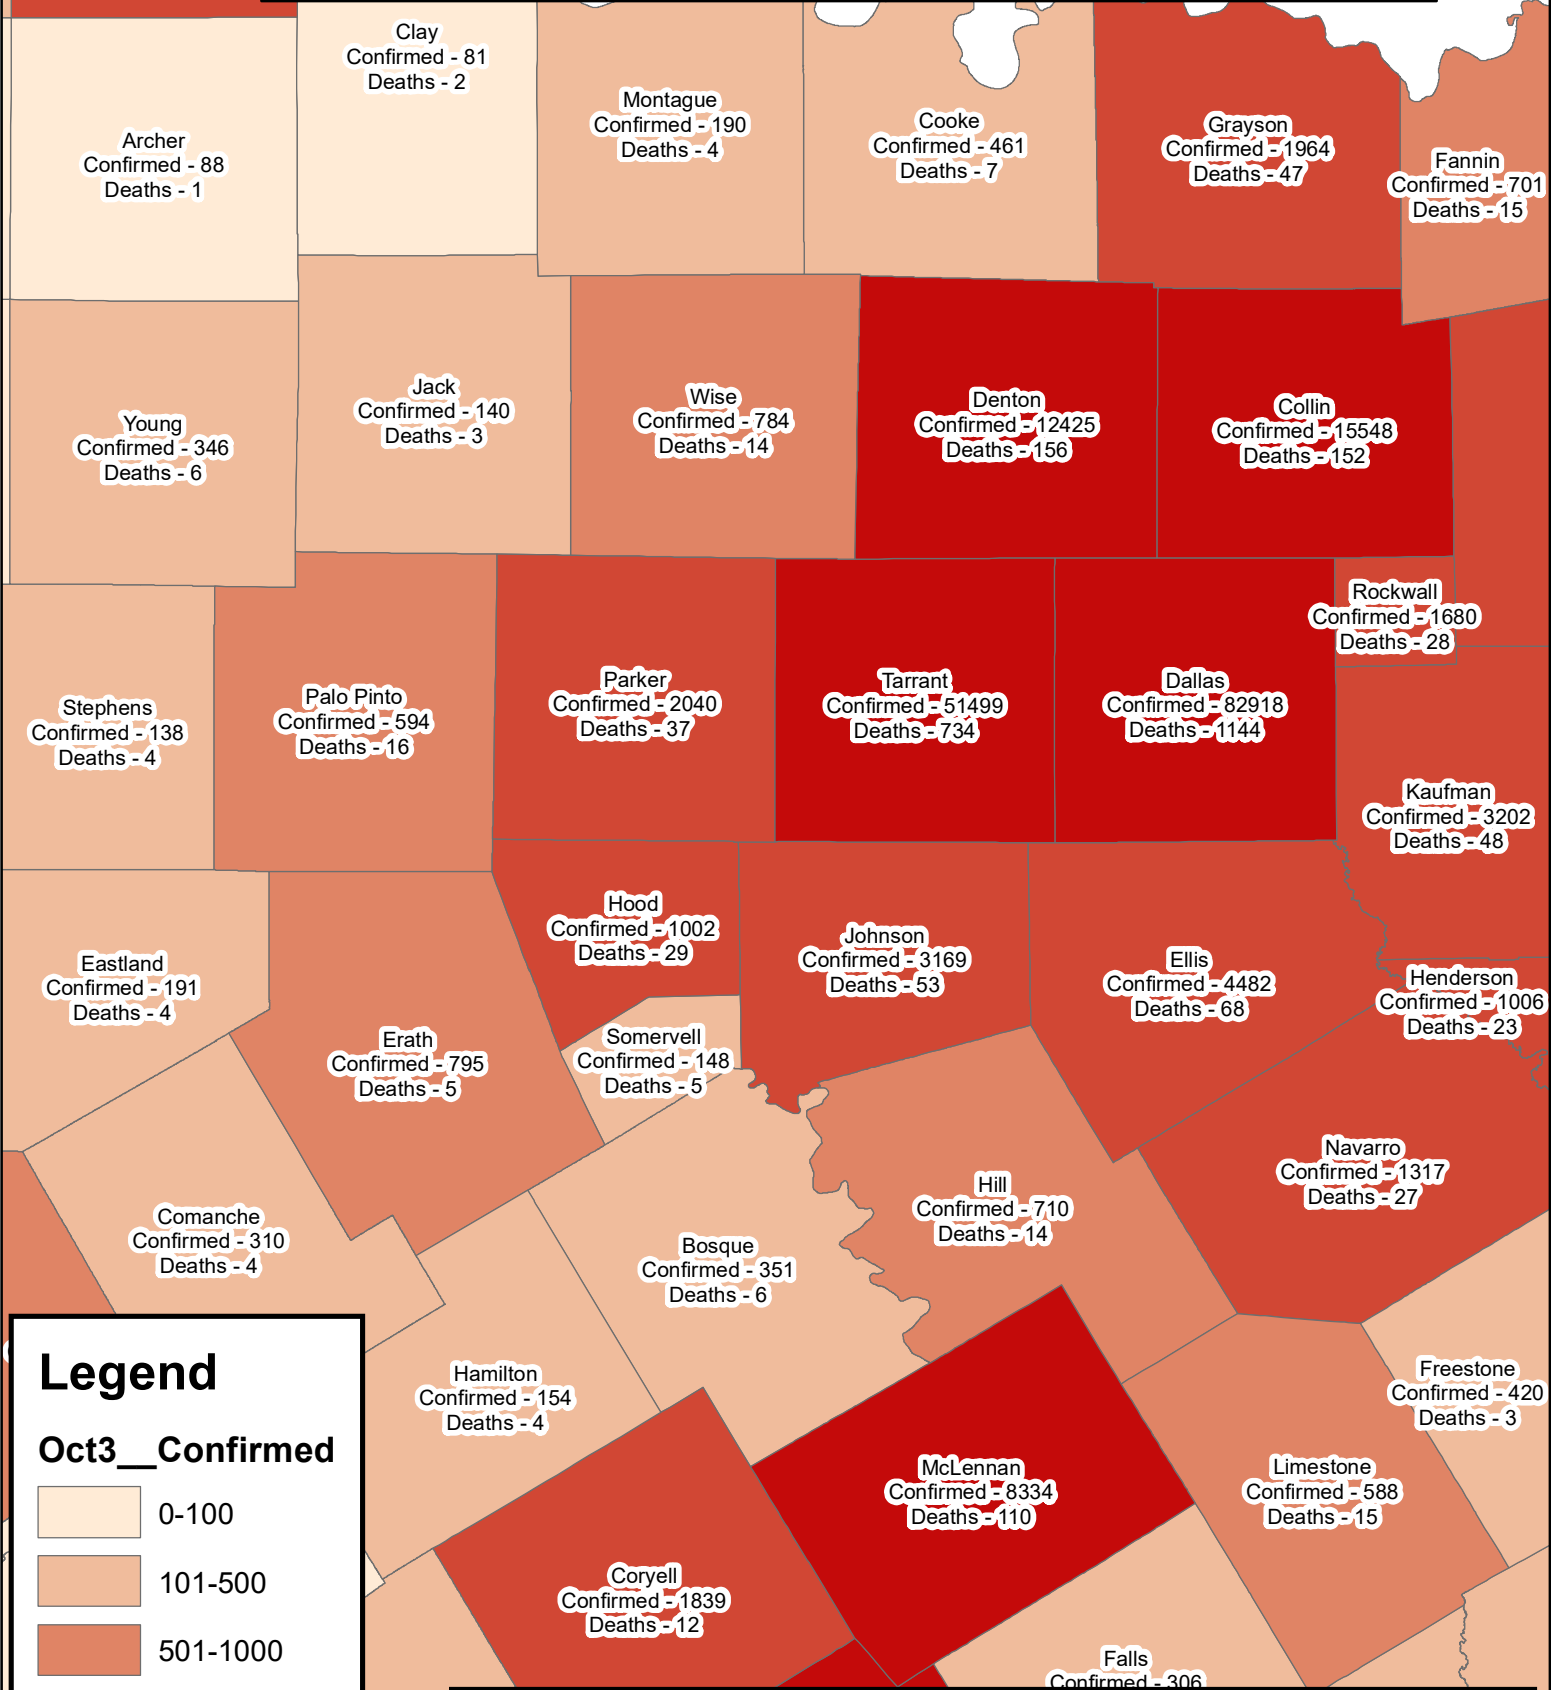

Erath County Area Covid-19 Confirmed Cases October 3, 2020

Legend

Oct3__Confirmed

- 0-100
- 101-500
- 501-1000
- 1001-5000
- 5001-147298

The City of Stephenville makes every effort to ensure this map is free of errors but does not warrant the map or its features. The City of Stephenville provides this map without any warranty of any kind whatsoever, either expressed or implied.

https://github.com/CSSEGISandData/COVID-19/tree/master/csse_covid_19_data/csse_covid_19_daily_reports