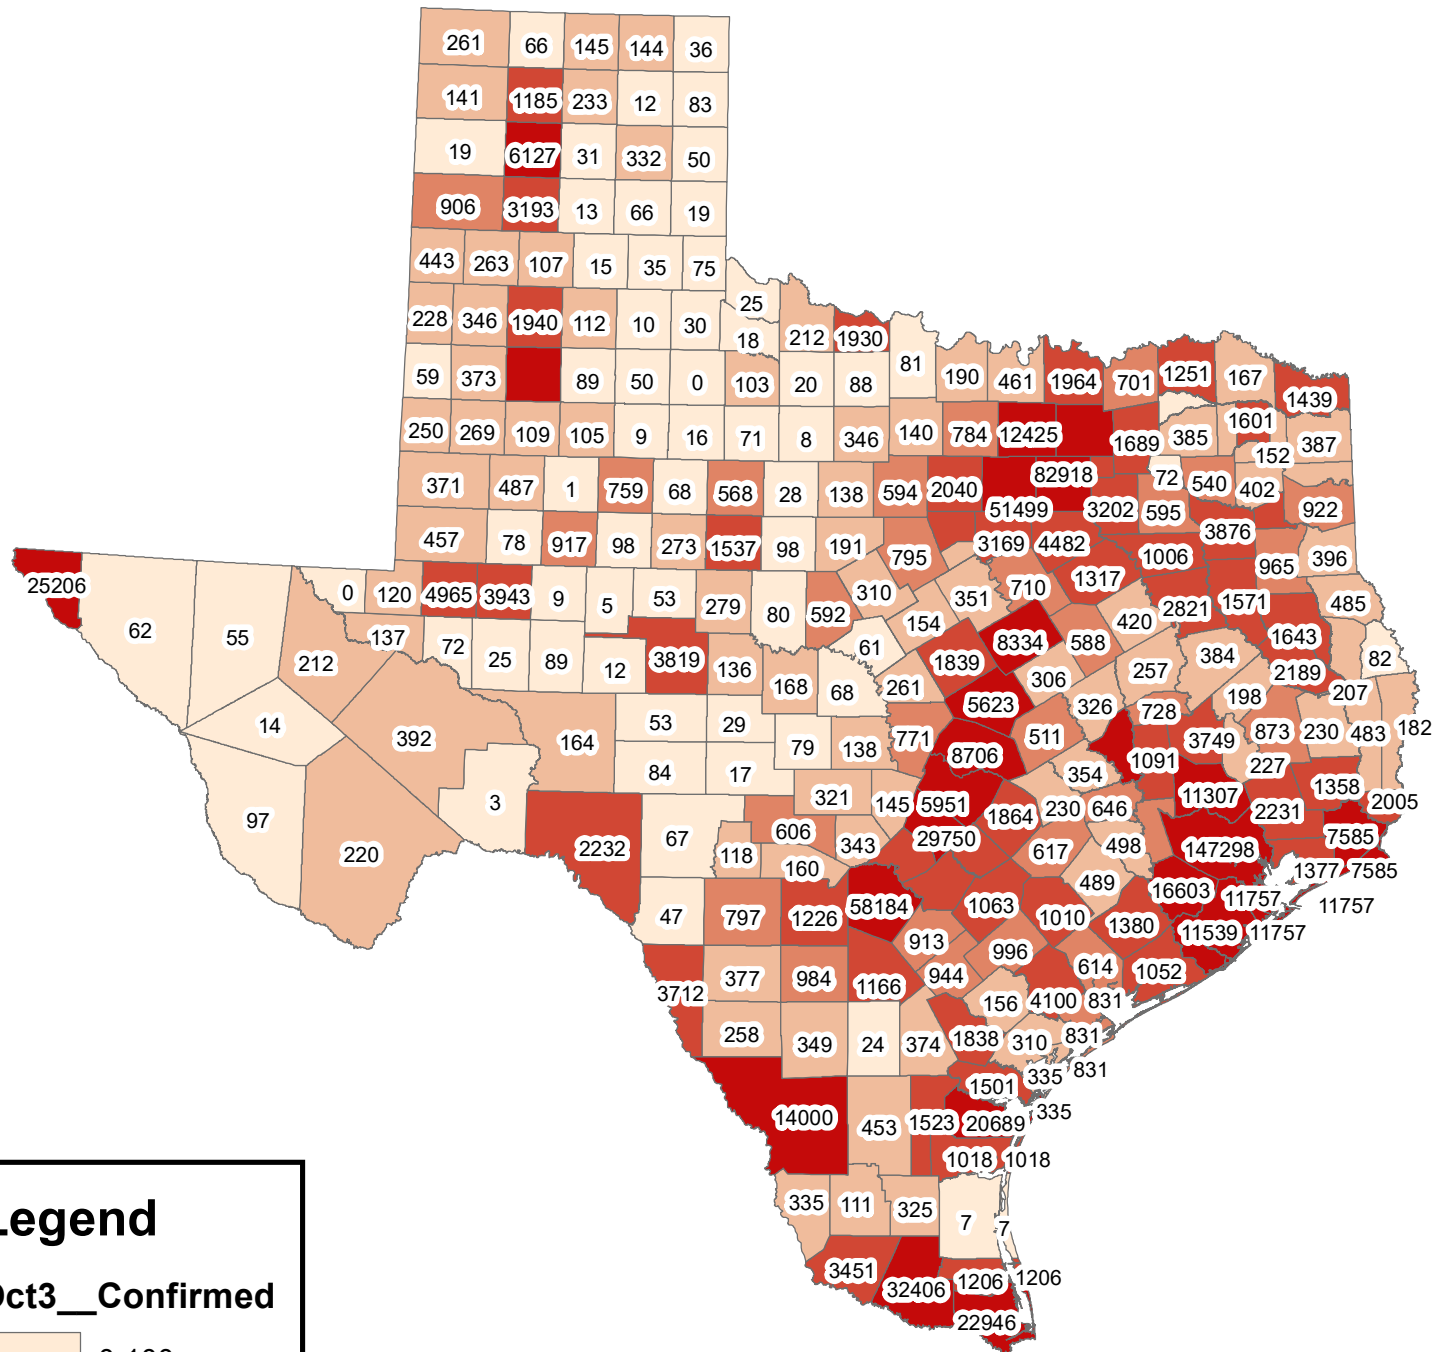

Texas Covid-19 Confirmed Cases

October 3, 2020

Legend

Oct3__Confirmed

- 0-100
- 101-500
- 501-1000
- 1001-5000
- 5001-147298

The City of Stephenville makes every effort to ensure this map is free of errors but does not warrant the map or its features. The City of Stephenville provides this map without any warranty of any kind whatsoever, either expressed or implied.

[https://github.com/CSSEGISandData/COVID-19/tree/master/csse covid 19 data/csse covid 19 daily reports](https://github.com/CSSEGISandData/COVID-19/tree/master/csse%20covid%2019%20data/csse%20covid%2019%20daily%20reports)