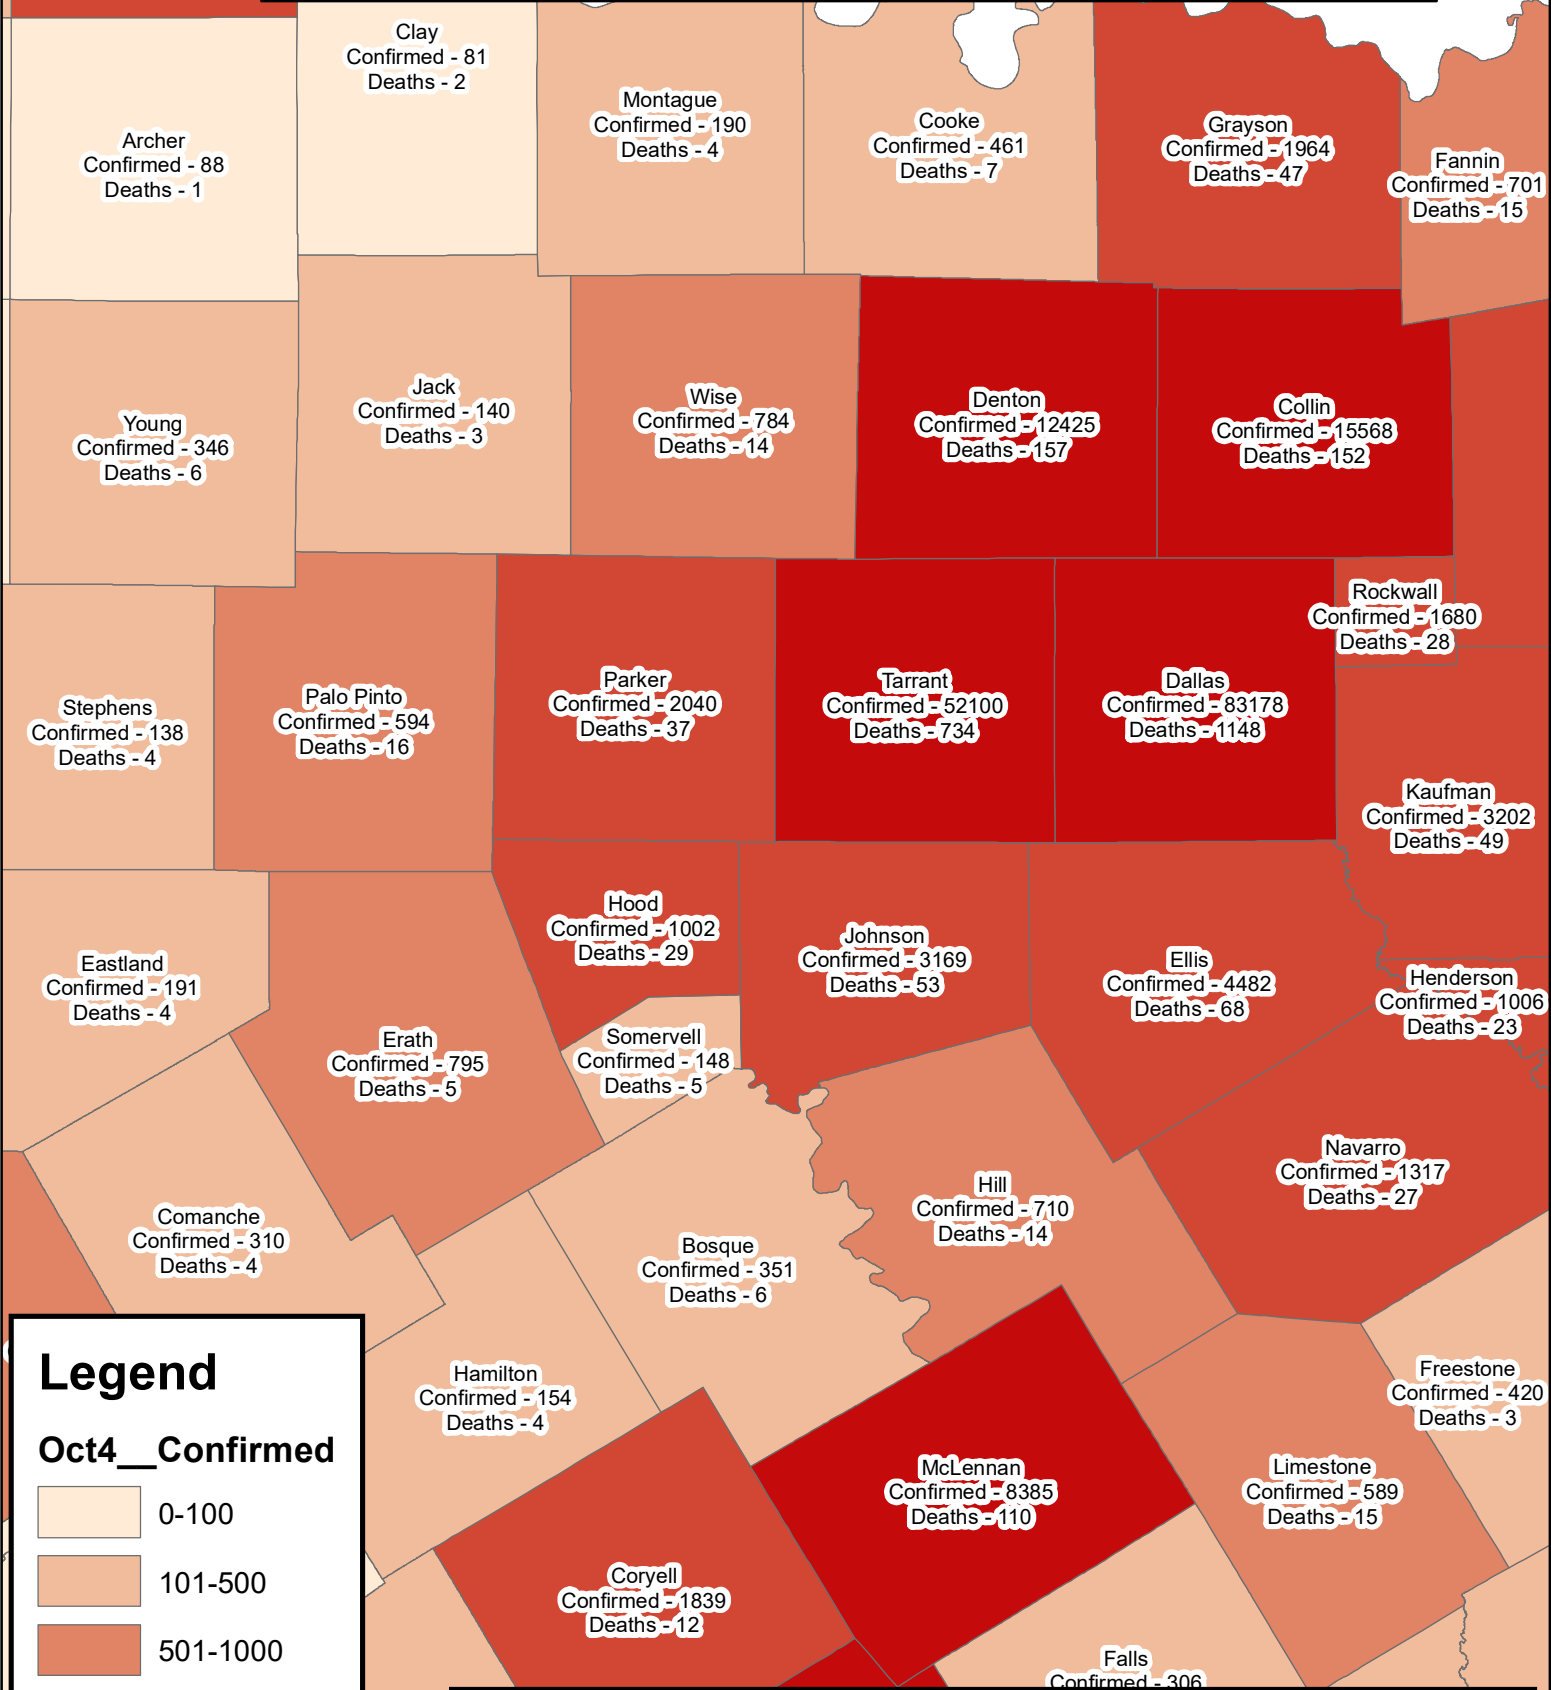

Erath County Area Covid-19 Confirmed Cases October 4, 2020

Legend

Oct4__Confirmed

- 0-100
- 101-500
- 501-1000
- 1001-5000
- 5001-147808

The City of Stephenville makes every effort to ensure this map is free of errors but does not warrant the map or its features. The City of Stephenville provides this map without any warranty of any kind whatsoever, either expressed or implied.

https://github.com/CSSEGISandData/COVID-19/tree/master/csse_covid_19_data/csse_covid_19_daily_reports