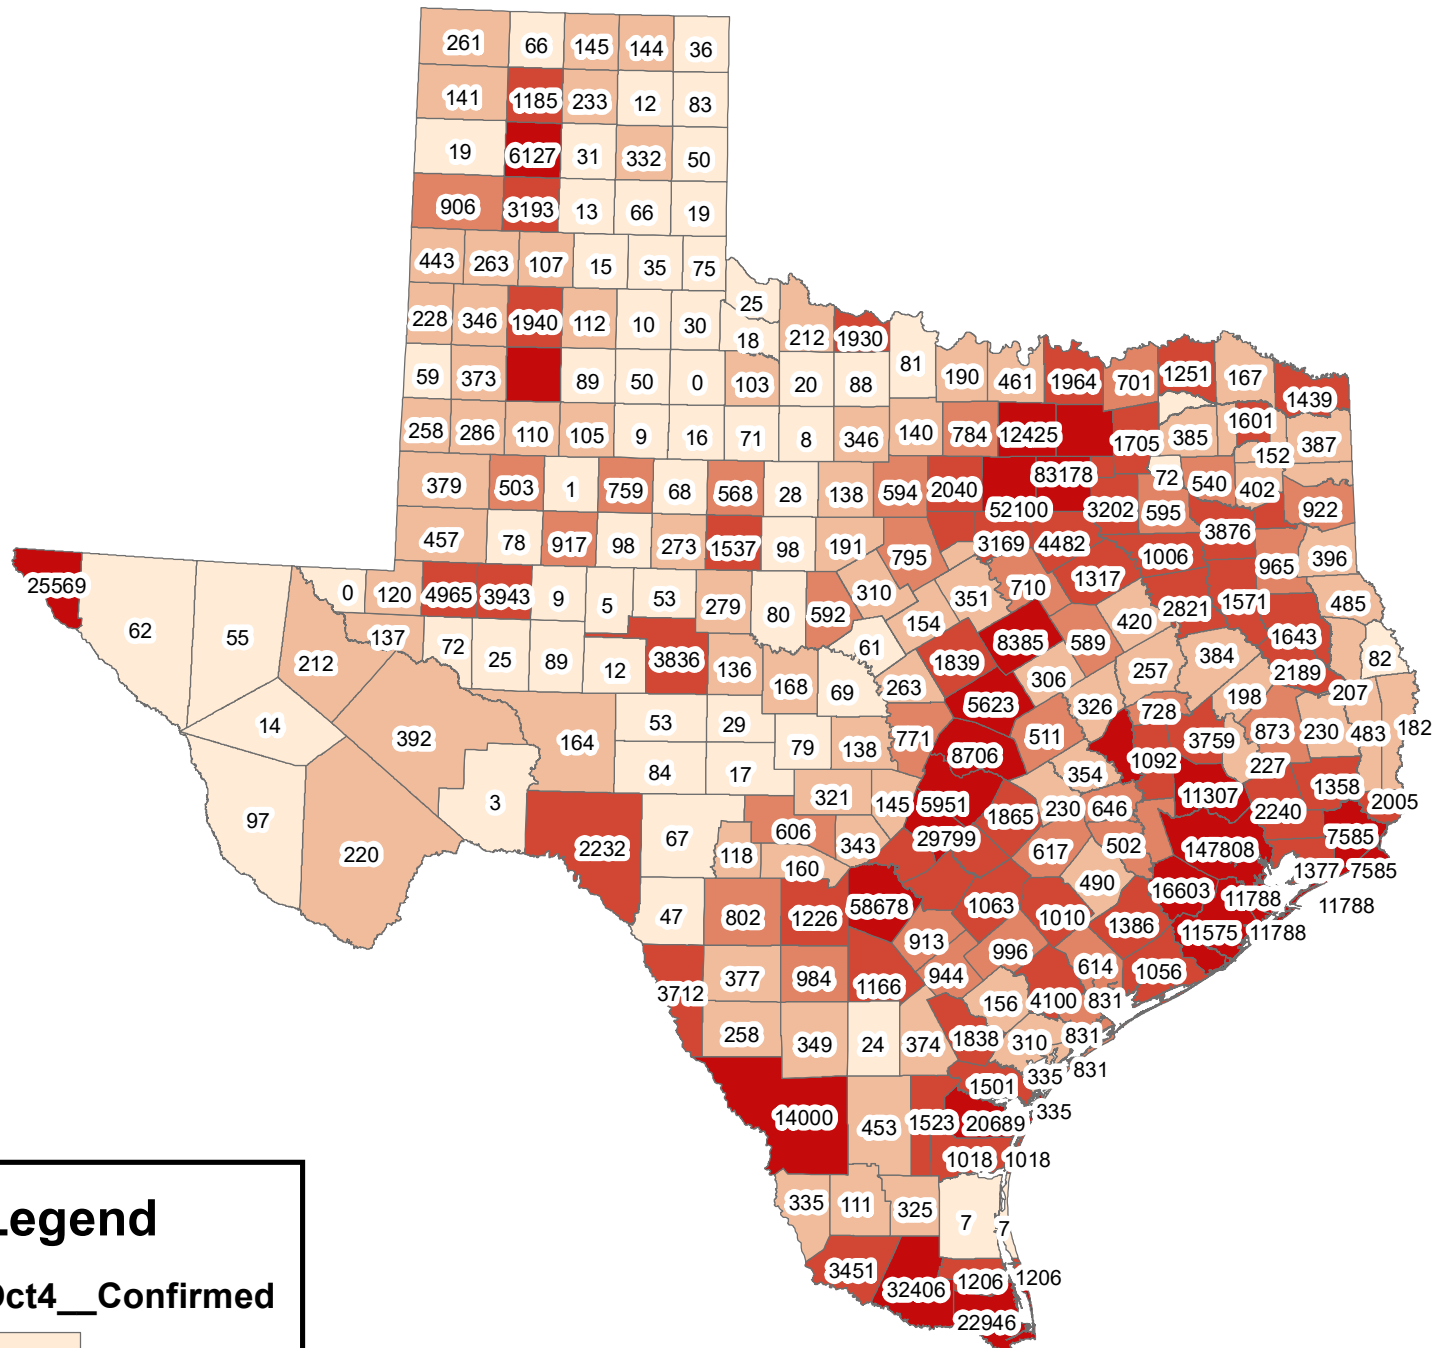

Texas Covid-19 Confirmed Cases

October 4, 2020

Legend

Oct4__Confirmed

- 0-100
- 101-500
- 501-1000
- 1001-5000
- 5001-147808

The City of Stephenville makes every effort to ensure this map is free of errors but does not warrant the map or its features. The City of Stephenville provides this map without any warranty of any kind whatsoever, either expressed or implied.

[https://github.com/CSSEGISandData/COVID-19/tree/master/csse covid 19 data/csse covid 19 daily reports](https://github.com/CSSEGISandData/COVID-19/tree/master/csse%20covid%2019%20data/csse%20covid%2019%20daily%20reports)