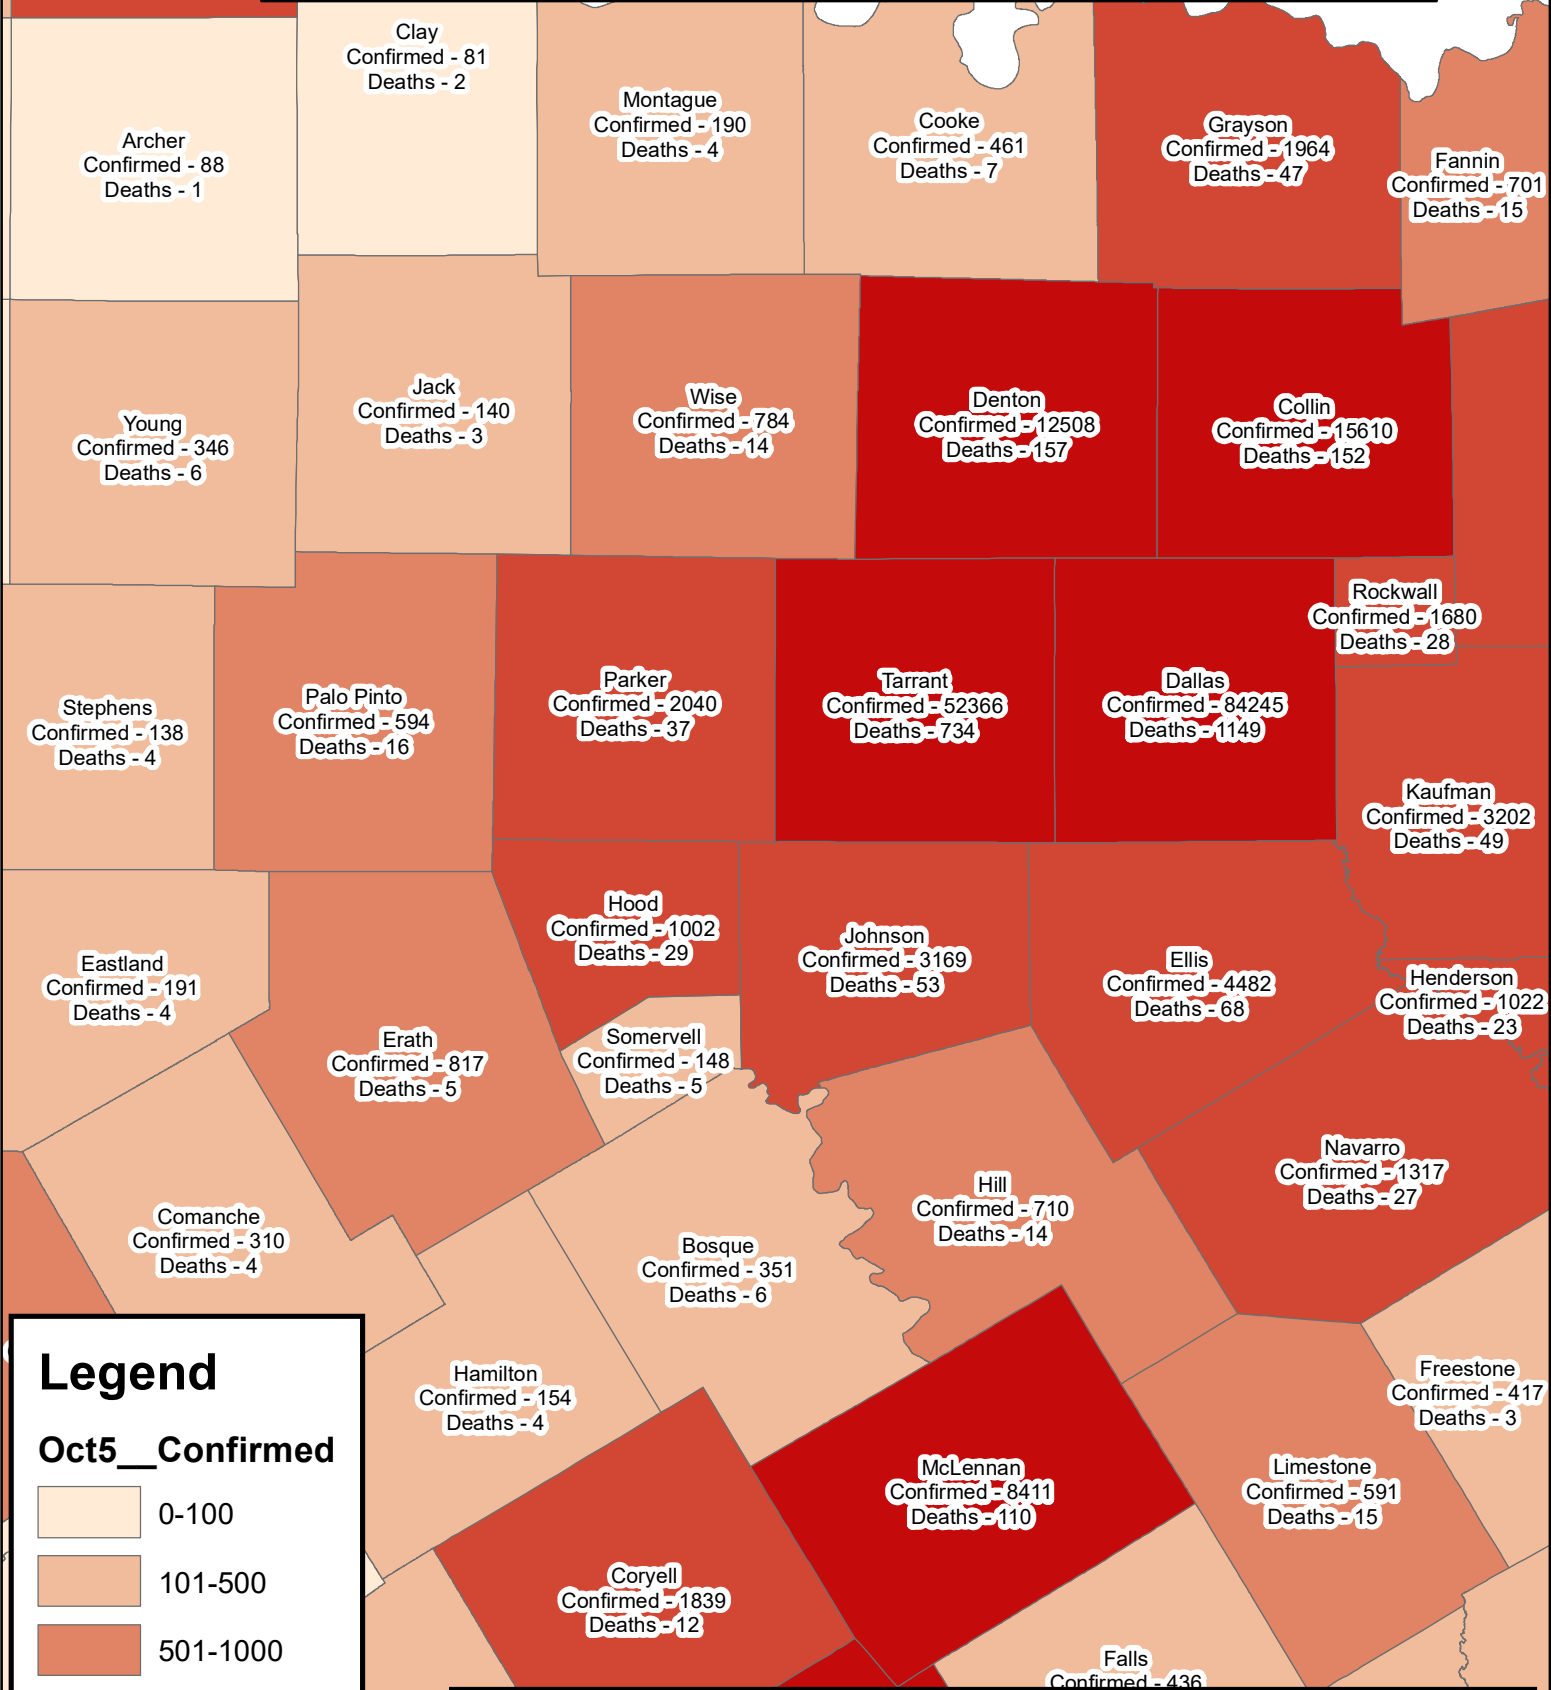

Erath County Area Covid-19 Confirmed Cases October 5, 2020

Legend

Oct5__Confirmed

- 0-100
- 101-500
- 501-1000
- 1001-5000
- 5001-148235

The City of Stephenville makes every effort to ensure this map is free of errors but does not warrant the map or its features. The City of Stephenville provides this map without any warranty of any kind whatsoever, either expressed or implied.

https://github.com/CSSEGISandData/COVID-19/tree/master/csse_covid_19_data/csse_covid_19_daily_reports