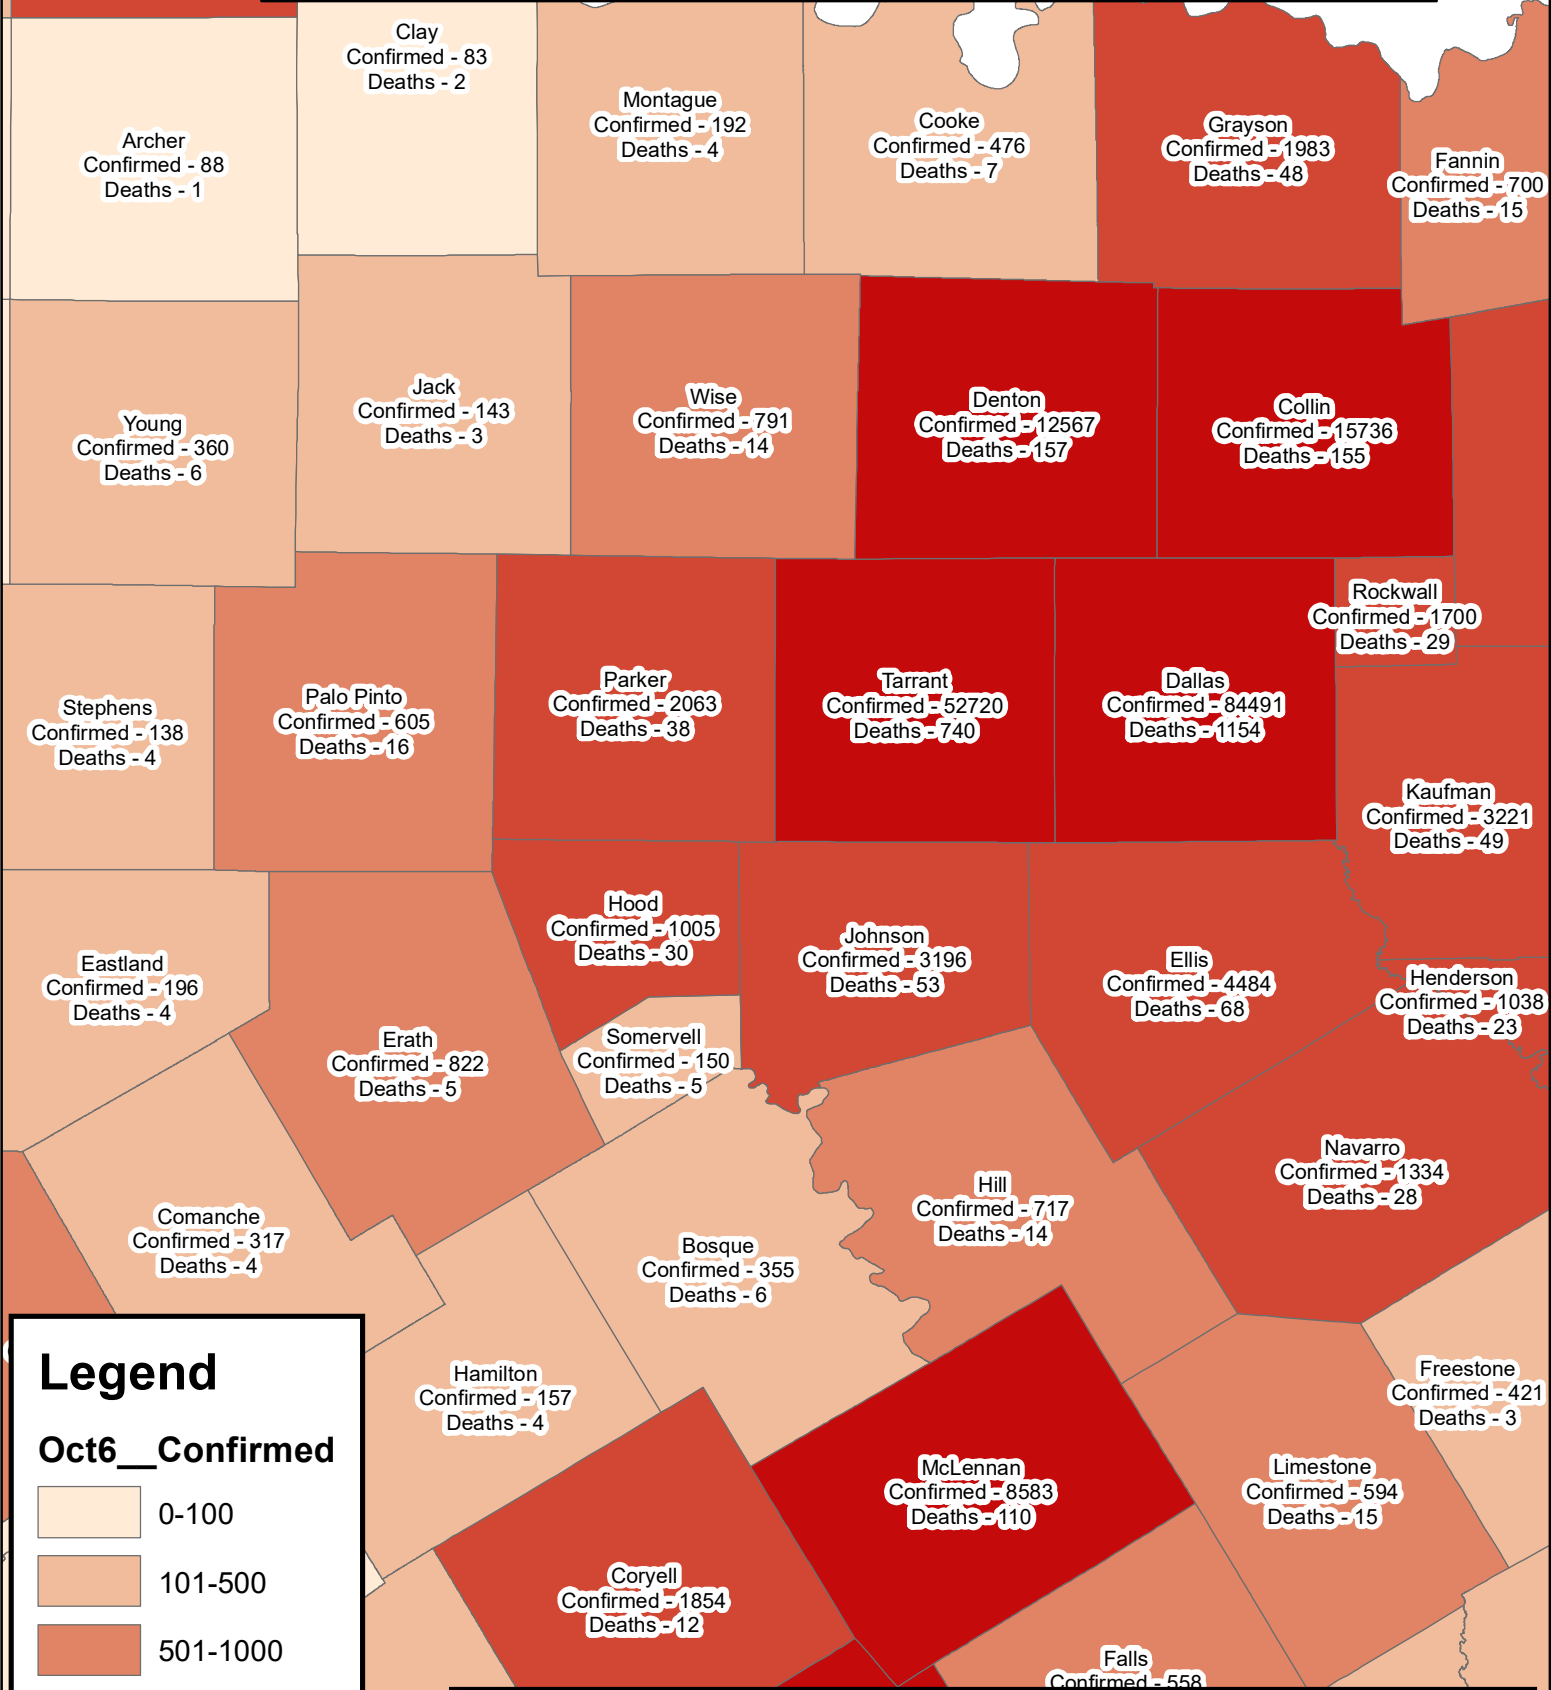

Erath County Area Covid-19 Confirmed Cases October 6, 2020

Legend

Oct6__Confirmed

- 0-100
- 101-500
- 501-1000
- 1001-5000
- 5001-148769

The City of Stephenville makes every effort to ensure this map is free of errors but does not warrant the map or its features. The City of Stephenville provides this map without any warranty of any kind whatsoever, either expressed or implied.

https://github.com/CSSEGISandData/COVID-19/tree/master/csse_covid_19_data/csse_covid_19_daily_reports