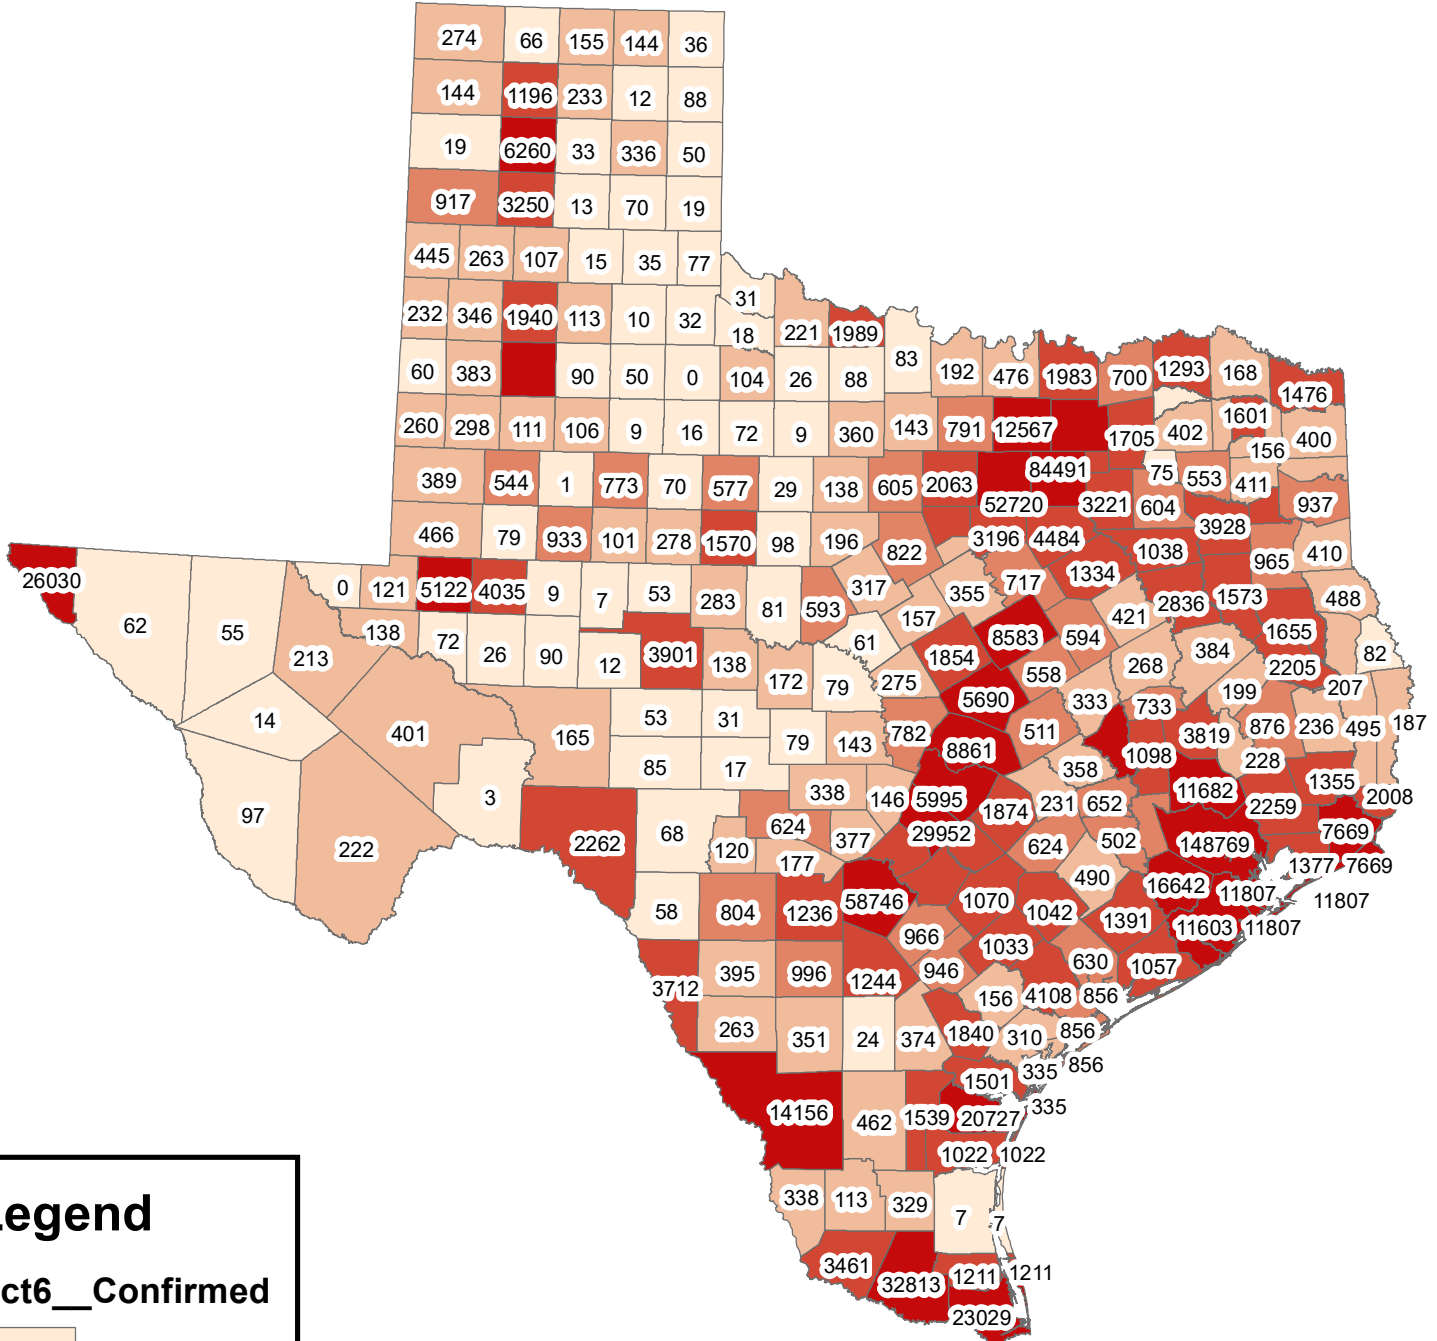

Texas Covid-19 Confirmed Cases October 6, 2020

Legend

Oct6__Confirmed

- 0-100
- 101-500
- 501-1000
- 1001-5000
- 5001-148769

The City of Stephenville makes every effort to ensure this map is free of errors but does not warrant the map or its features. The City of Stephenville provides this map without any warranty of any kind whatsoever, either expressed or implied.

<https://github.com/CSSEGISandData/COVID-19/tree/master/csse covid 19 data/csse covid 19 daily reports>