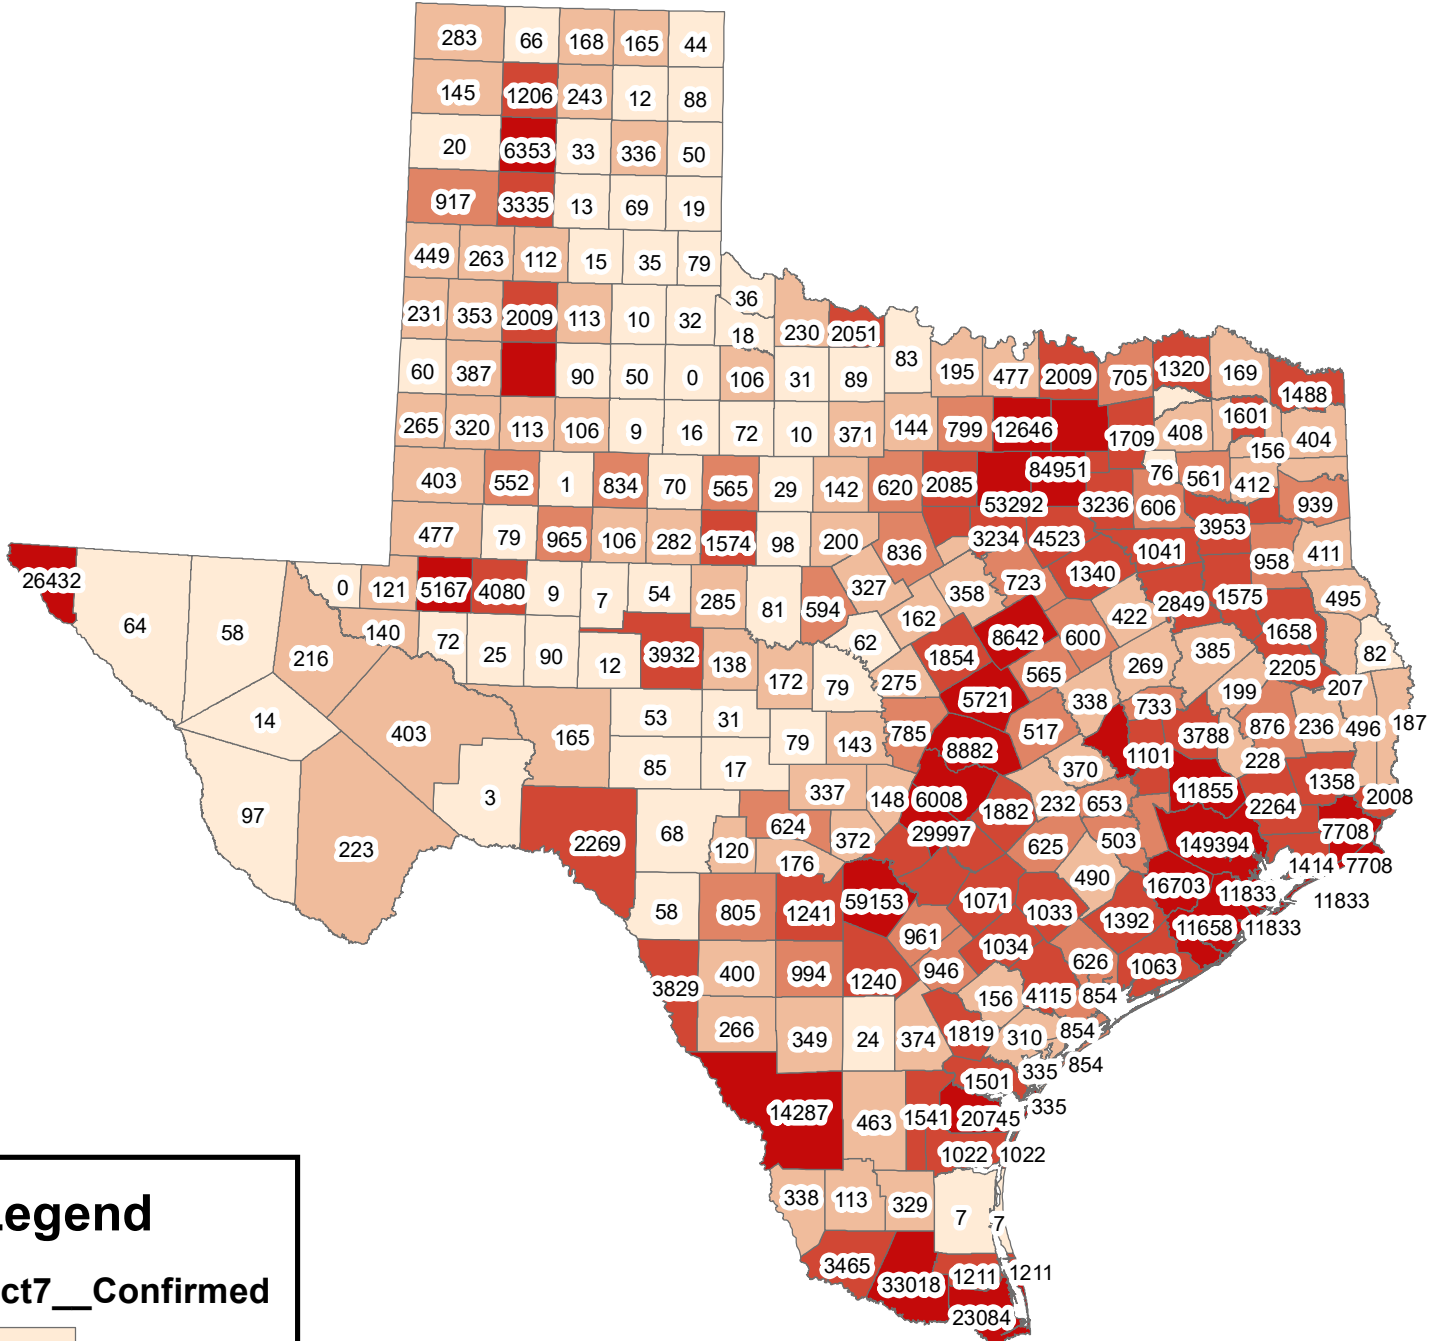

Texas Covid-19 Confirmed Cases October 7, 2020

Legend

Oct7__Confirmed

- 0-100
- 101-500
- 501-1000
- 1001-5000
- 5001-149394

The City of Stephenville makes every effort to ensure this map is free of errors but does not warrant the map or its features. The City of Stephenville provides this map without any warranty of any kind whatsoever, either expressed or implied.

[https://github.com/CSSEGISandData/COVID-19/tree/master/csse covid 19 data/csse covid 19 daily reports](https://github.com/CSSEGISandData/COVID-19/tree/master/csse%20covid%2019%20data/csse%20covid%2019%20daily%20reports)