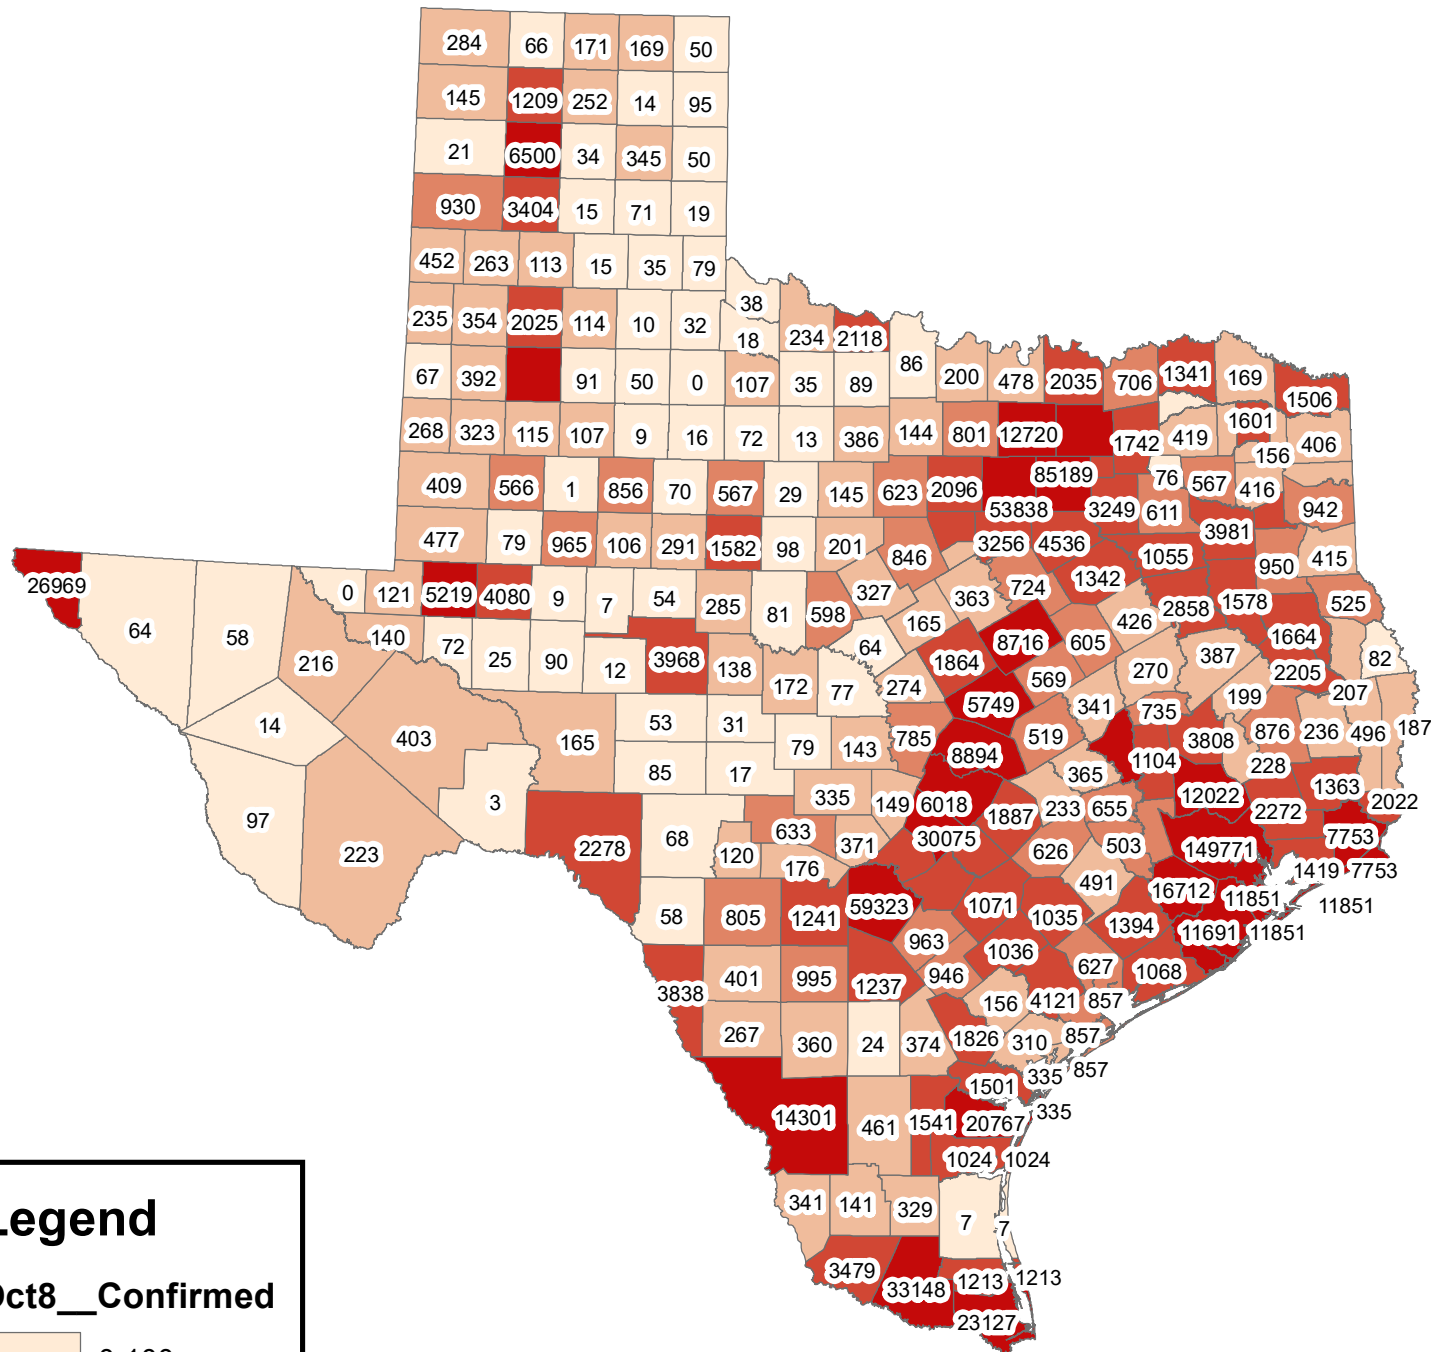

Texas Covid-19 Confirmed Cases October 8, 2020

Legend

Oct8__Confirmed

The City of Stephenville makes every effort to ensure this map is free of errors but does not warrant the map or its features. The City of Stephenville provides this map without any warranty of any kind whatsoever, either expressed or implied.

[https://github.com/CSSEGISandData/COVID-19/tree/master/csse covid 19 data/csse covid 19 daily reports](https://github.com/CSSEGISandData/COVID-19/tree/master/csse%20covid%2019%20data/csse%20covid%2019%20daily%20reports)