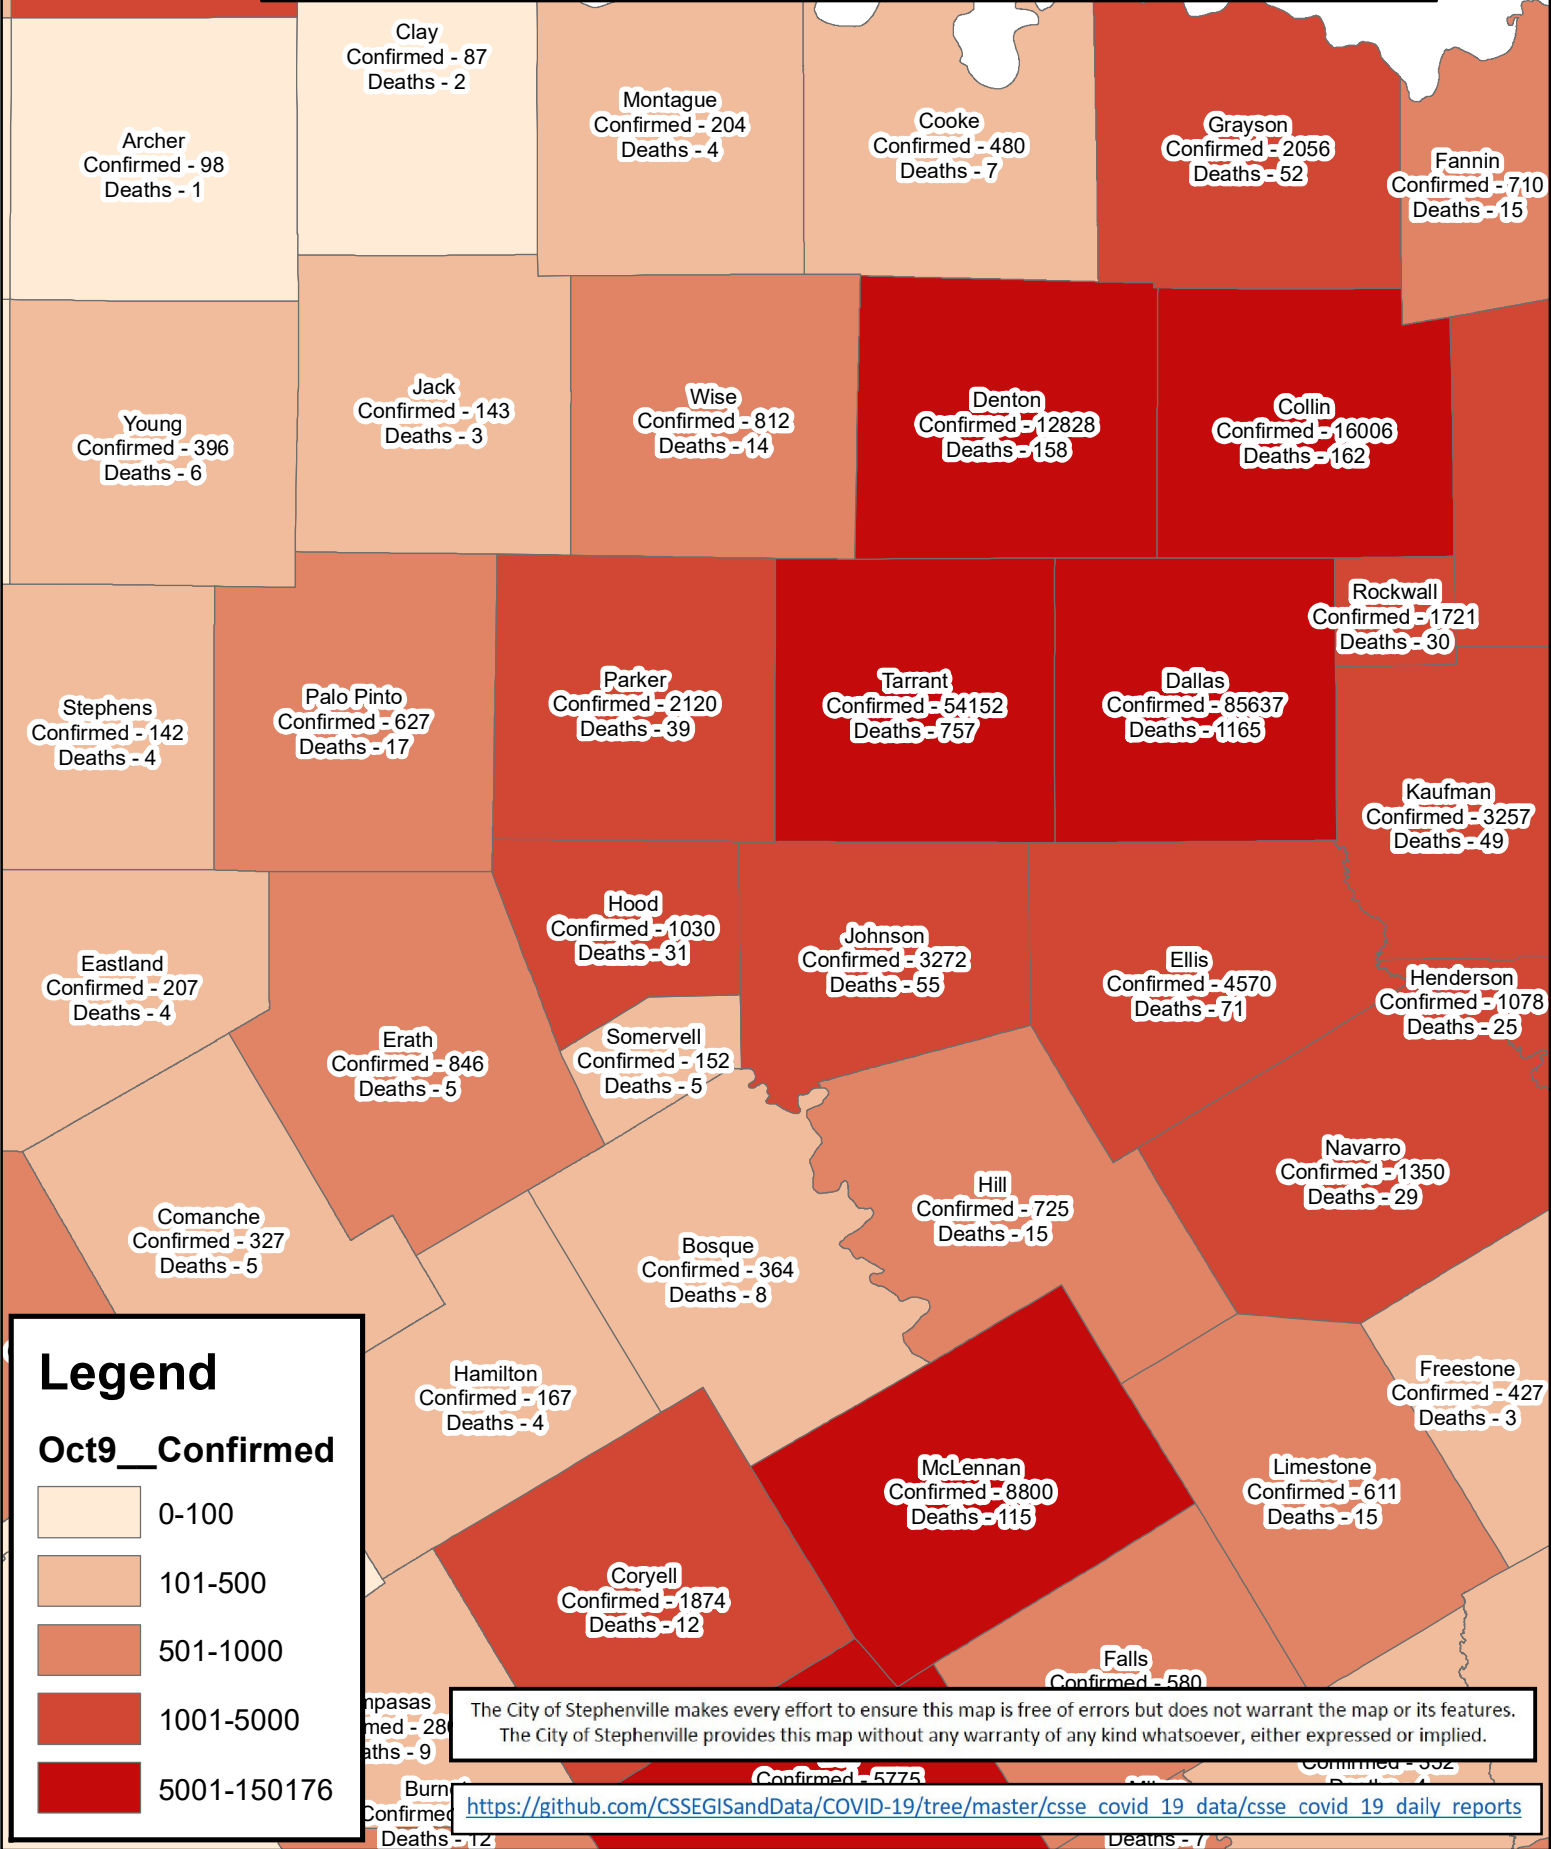

Erath County Area Covid-19 Confirmed Cases

October 9, 2020

Legend

Oct9__Confirmed

- 0-100
- 101-500
- 501-1000
- 1001-5000
- 5001-150176

The City of Stephenville makes every effort to ensure this map is free of errors but does not warrant the map or its features. The City of Stephenville provides this map without any warranty of any kind whatsoever, either expressed or implied.

https://github.com/CSSEGISandData/COVID-19/tree/master/csse_covid_19_data/csse_covid_19_daily_reports