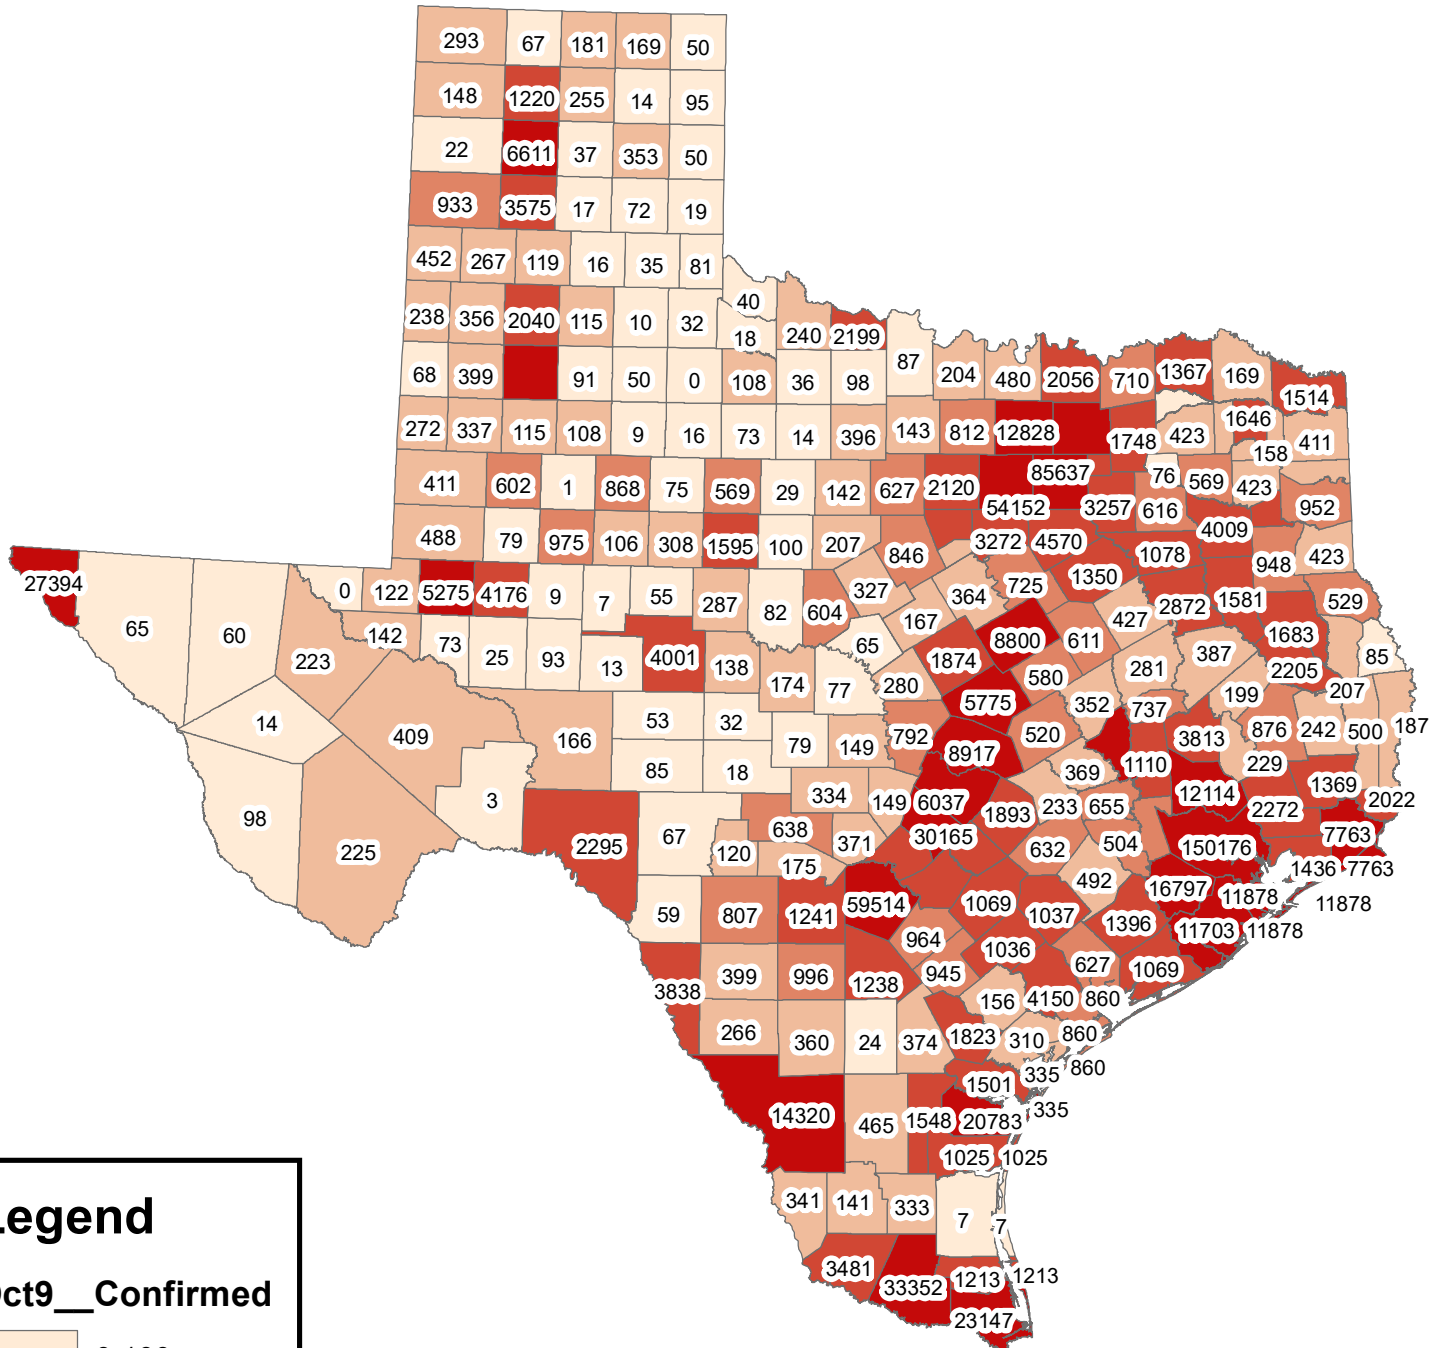

Texas Covid-19 Confirmed Cases October 9, 2020

Legend

Oct9__Confirmed

The City of Stephenville makes every effort to ensure this map is free of errors but does not warrant the map or its features. The City of Stephenville provides this map without any warranty of any kind whatsoever, either expressed or implied.

<https://github.com/CSSEGISandData/COVID-19/tree/master/csse covid 19 data/csse covid 19 daily reports>