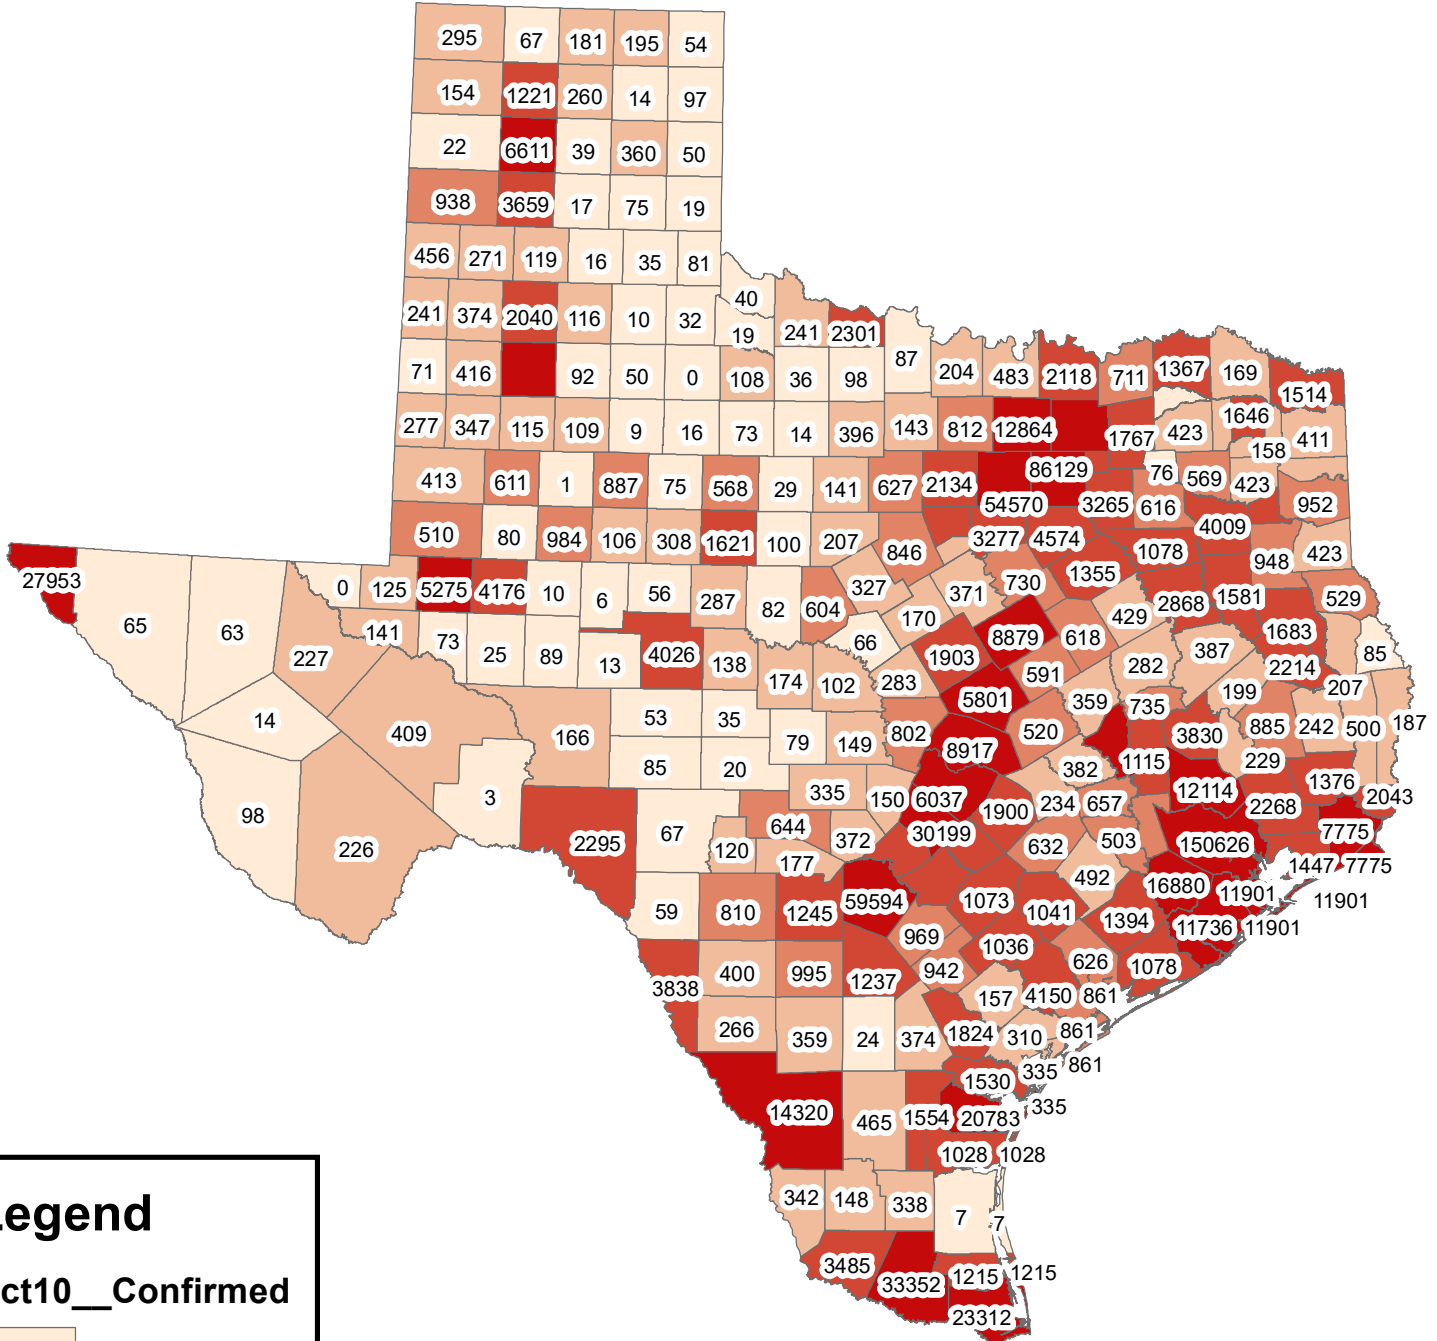

Texas Covid-19 Confirmed Cases October 10, 2020

Legend

Oct10__Confirmed

- 0-100
- 101-500
- 501-1000
- 1001-5000
- 5001-150626

The City of Stephenville makes every effort to ensure this map is free of errors but does not warrant the map or its features. The City of Stephenville provides this map without any warranty of any kind whatsoever, either expressed or implied.

[https://github.com/CSSEGISandData/COVID-19/tree/master/csse covid 19 data/csse covid 19 daily reports](https://github.com/CSSEGISandData/COVID-19/tree/master/csse%20covid%2019%20data/csse%20covid%2019%20daily%20reports)