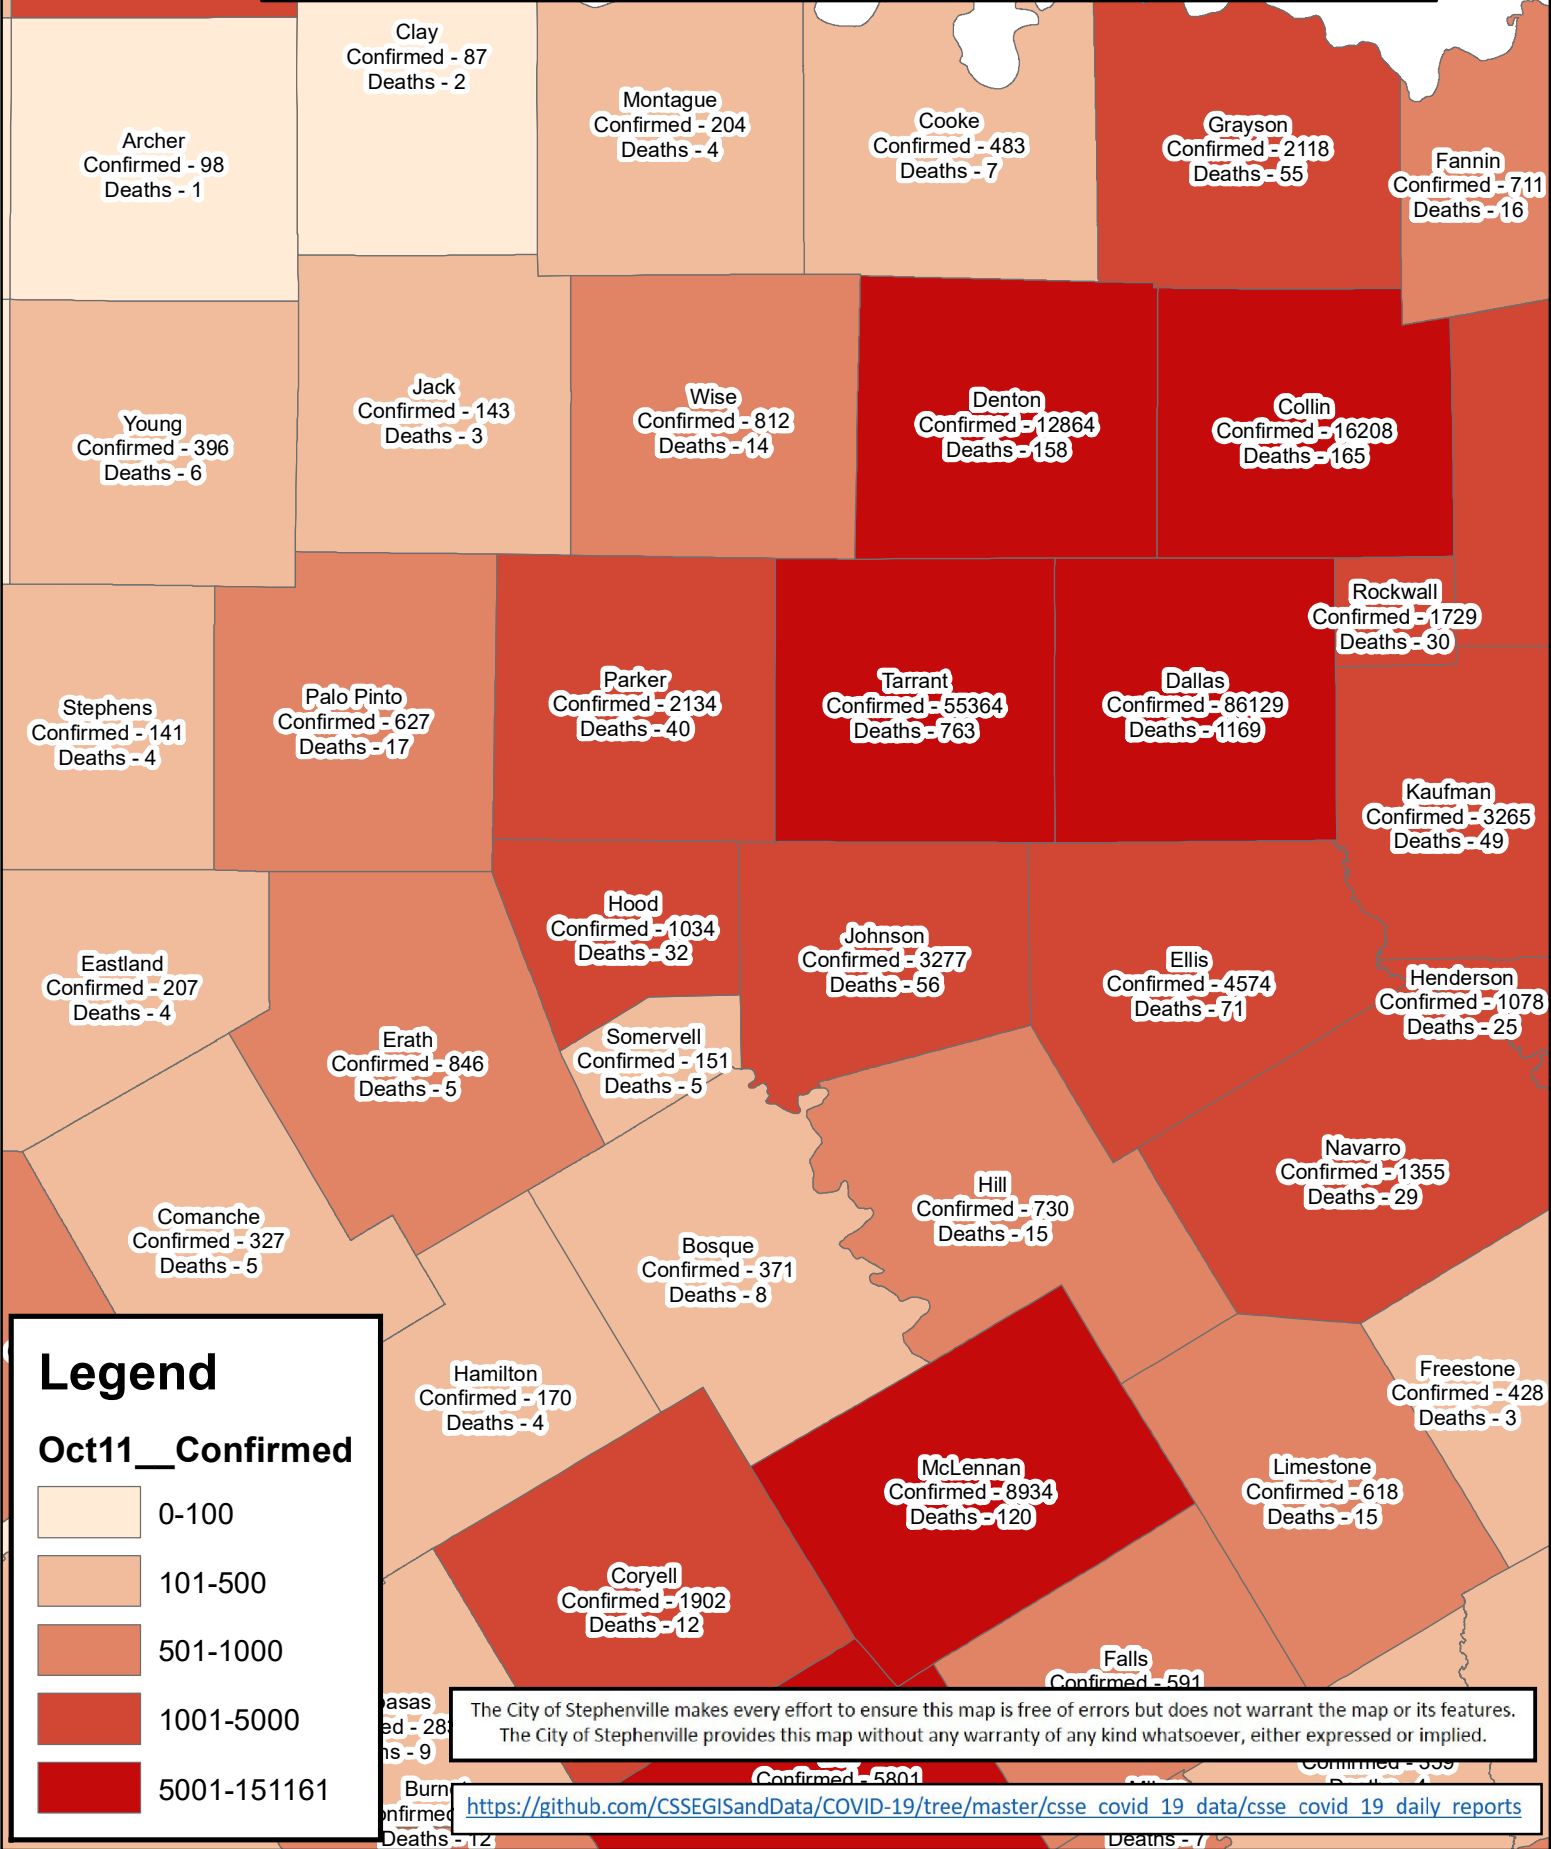

Erath County Area Covid-19 Confirmed Cases October 11, 2020

Legend

Oct11__Confirmed

- 0-100
- 101-500
- 501-1000
- 1001-5000
- 5001-151161

The City of Stephenville makes every effort to ensure this map is free of errors but does not warrant the map or its features. The City of Stephenville provides this map without any warranty of any kind whatsoever, either expressed or implied.

https://github.com/CSSEGISandData/COVID-19/tree/master/csse_covid_19_data/csse_covid_19_daily_reports