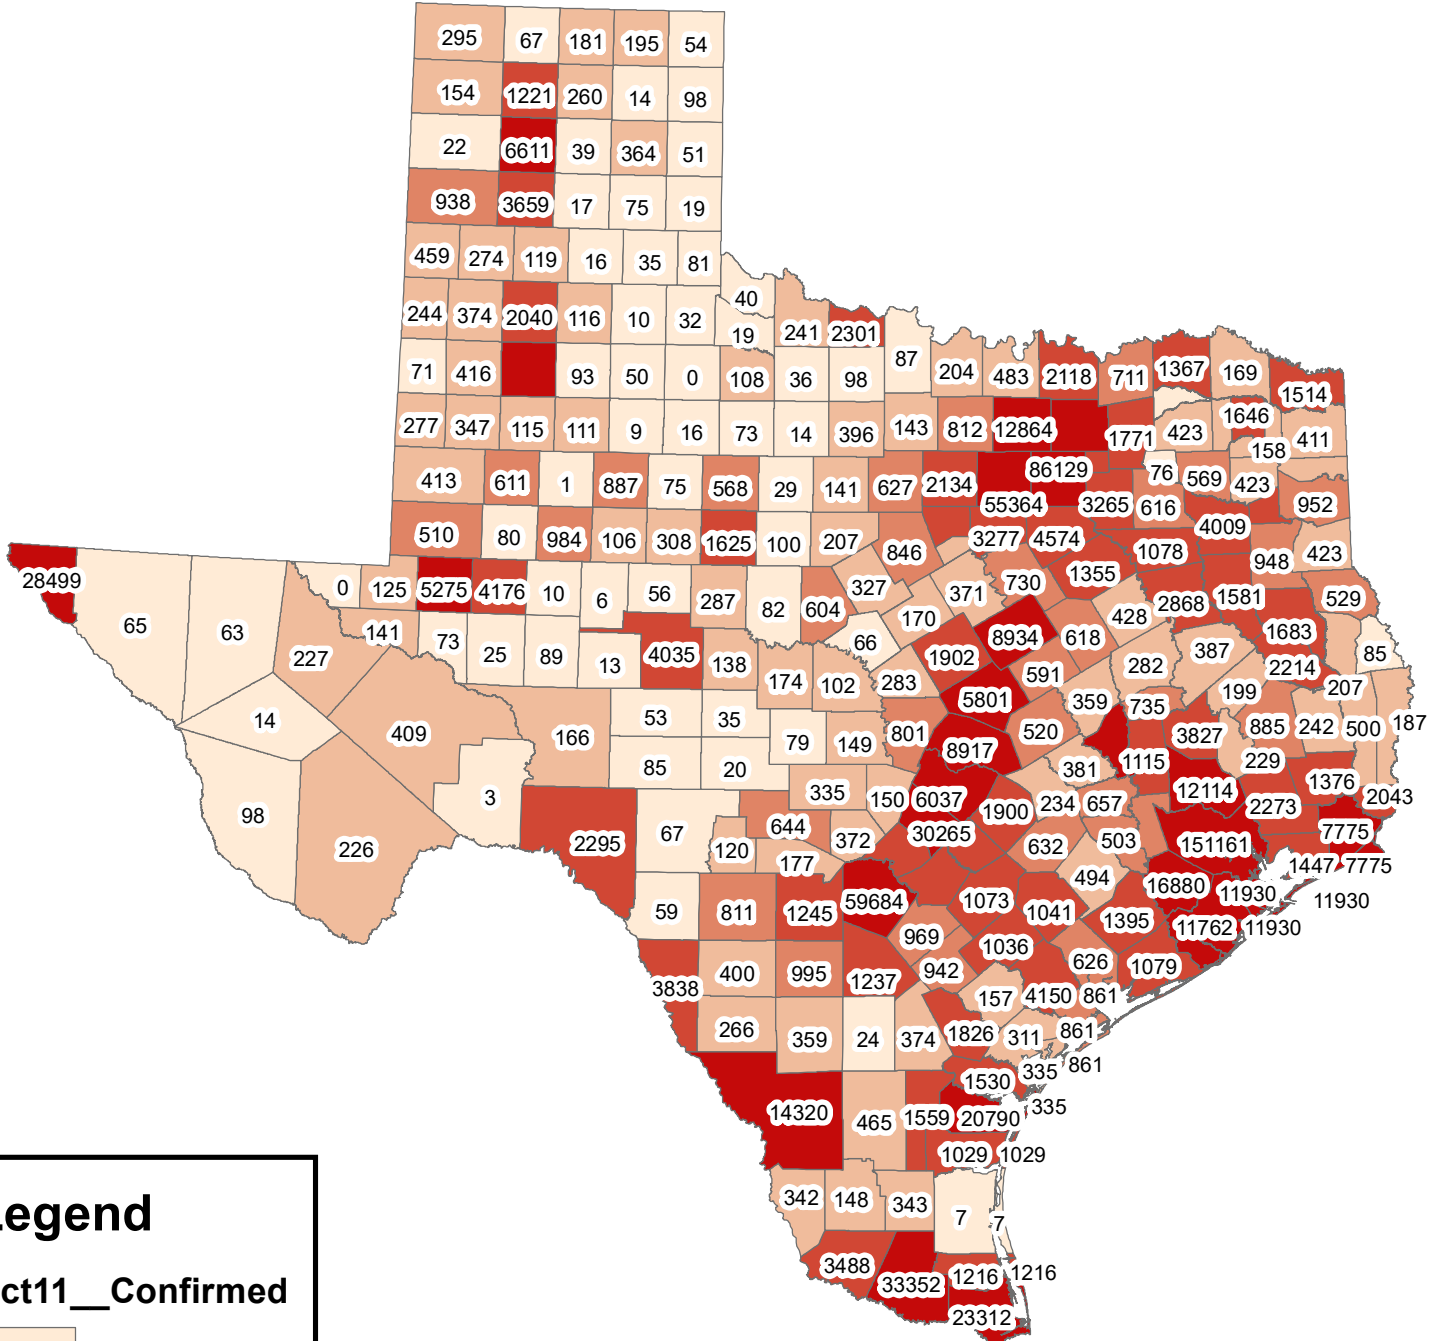

Texas Covid-19 Confirmed Cases October 11, 2020

Legend

Oct11__Confirmed

- 0-100
- 101-500
- 501-1000
- 1001-5000
- 5001-151161

The City of Stephenville makes every effort to ensure this map is free of errors but does not warrant the map or its features. The City of Stephenville provides this map without any warranty of any kind whatsoever, either expressed or implied.

[https://github.com/CSSEGISandData/COVID-19/tree/master/csse covid 19 data/csse covid 19 daily reports](https://github.com/CSSEGISandData/COVID-19/tree/master/csse%20covid%2019%20data/csse%20covid%2019%20daily%20reports)